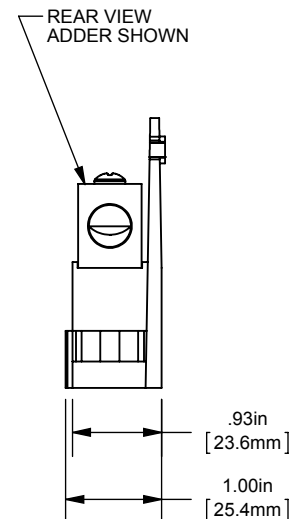

REV.	DATE	ECO	DESCRIPTION	BY	CK	APP
-	8/13/2013	NA	INITIAL RELEASE	LDB		NA

DIMENSIONS IN [ ] ARE MILLIMETERS

MERSEN USA NEWBURYPORT-MA, LLC
374 MERRIMAC STREET
NEWBURYPORT, MA 01950

MPDB6319(0, 1, 2, 3)

PDB- ADDER, 1 TO 3 POLE

(1) 2/0-14 X (2) 2-14 ALUMINUM

OUTLINE DIMENSIONS
NOT TO BE USED FOR PRODUCTION

701927

PRODUCT MANAGER

SIGN:

DATE:

DESIGN ENGINEER

SIGN:

DATE: