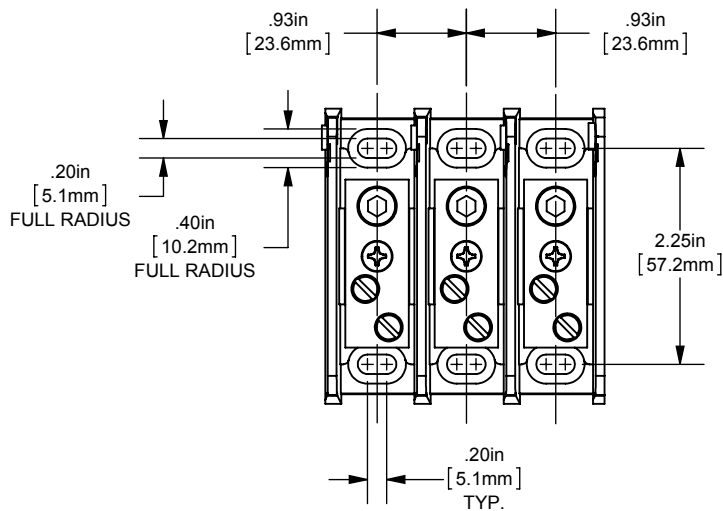

REV.	DATE	ECO	DESCRIPTION	BY	CK	APP
-	8/13/2013	NA	INITIAL RELEASE	LDB		NA

DIMENSIONS IN [ ] ARE MILLIMETERS

MERSEN USA NEWBURYPORT-MA, LLC
374 MERRIMAC STREET
NEWBURYPORT, MA 01950

MPDB6319(0, 1, 2, 3)

PDB- ADDER, 1 TO 3 POLE

(1) 2/0-14 X (2) 2-14 ALUMINUM

OUTLINE DIMENSIONS
NOT TO BE USED FOR PRODUCTION

701927

PRODUCT MANAGER

SIGN:

DATE:

DESIGN ENGINEER

SIGN:

DATE: