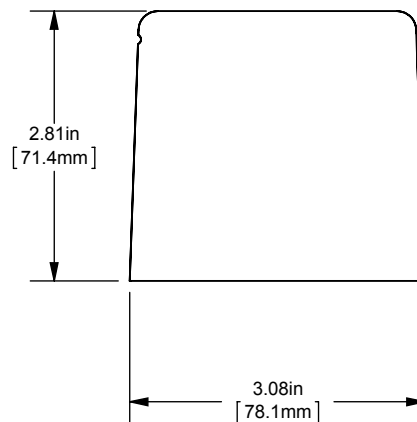

REV.	DATE	ECO	DESCRIPTION	BY	CK	APP
-	8/13/2013	NA	INITIAL RELEASE	LDB		NA

DIMENSIONS IN [ ] ARE MILLIMETERS

MERSEN USA NEWBURYPORT-MA, LLC
374 MERRIMAC STREET
NEWBURYPORT, MA 01950

MPDB6319(0, 1, 2, 3)

PDB- ADDER, 1 TO 3 POLE

(1) 2/0-14 X (2) 2-14 ALUMINUM

OUTLINE DIMENSIONS
NOT TO BE USED FOR PRODUCTION

701927

PRODUCT MANAGER

SIGN:

DATE:

DESIGN ENGINEER

SIGN:

DATE: