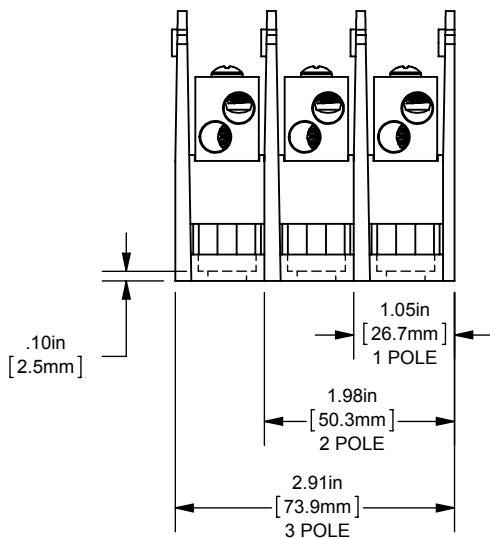

REV.	DATE	ECO	DESCRIPTION	BY	CK	APP
-	8/13/2013	NA	INITIAL RELEASE	LDB		NA

DIMENSIONS IN [ ] ARE MILLIMETERS

MERSEN USA NEWBURYPORT-MA, LLC
374 MERRIMAC STREET
NEWBURYPORT, MA 01950

MPDB6319(0, 1, 2, 3)

PDB- ADDER, 1 TO 3 POLE

(1) 2/0-14 X (2) 2-14 ALUMINUM

OUTLINE DIMENSIONS
NOT TO BE USED FOR PRODUCTION

701927

PRODUCT MANAGER

SIGN:

DATE:

DESIGN ENGINEER

SIGN:

DATE: