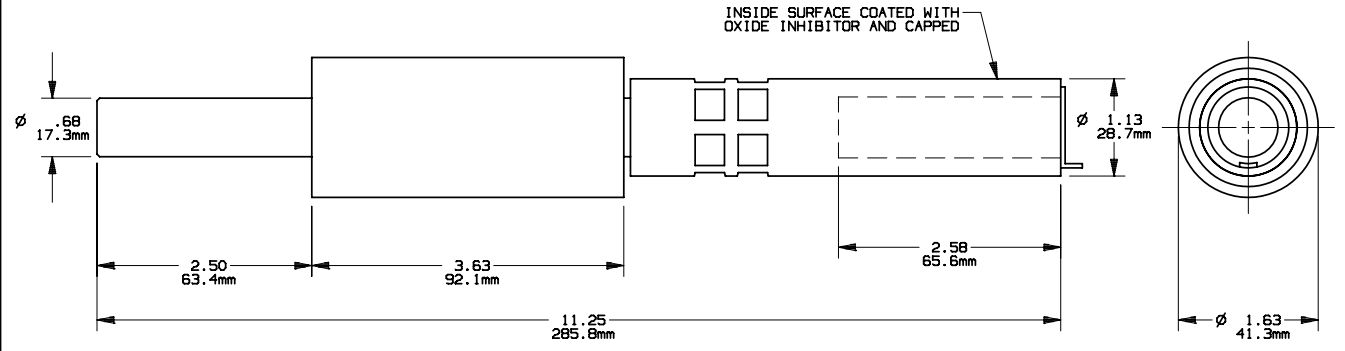

REV	DATE	ECO	DESCRIPTION	BY	CK	APP
-	7-2-07	NA	REDRAWN-WAS ON 17310 REV B	LDB	NA	NA

MERSEN USA NEWBURYPORT-MA, LLC
374 MERRIMAC STREET
NEWBURYPORT, MA 01950

CP350A6, CP350A6-HS

OUTLINE DIMENSIONS
NOT TO BE USED FOR PRODUCTION

CABLE PROTECTOR

FOR 350 MCM ALUMINUM CABLE

701360

PRODUCT MANAGER
SIGN:
DATE:

DESIGN ENGINEER
SIGN:
DATE: