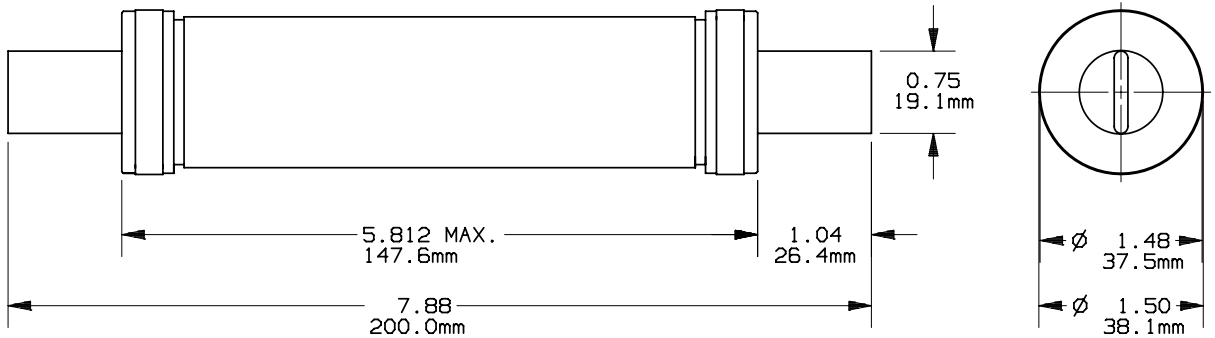

REV	DATE	ECO	DESCRIPTION	BY	CK	APP
-	12/17/10	NA	INITIAL RELEASE	LDB	NA	NA

MERSEN USA NEWBURYPORT-MA, LLC
374 MERRIMAC STREET
NEWBURYPORT, MA 01950

RFS(70-100)

OUTLINE DIMENSIONS
NOT TO BE USED FOR PRODUCTION

PRODUCT MANAGER

DESIGN ENGINEER

RENEWABLE FUSE

701635

SIGN:
DATE:

SIGN:
DATE:

70-100A 600V