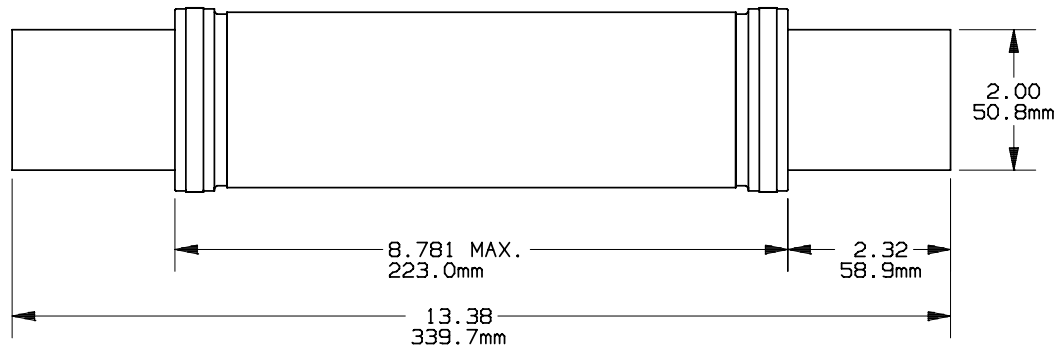

REV	DATE	ECO	DESCRIPTION	BY	CK	APP
-	12/17/10	NA	INITIAL RELEASE	LDB	NA	NA

MERSEN MERSEN USA NEWBURYPORT-MA, LLC
374 MERRIMAC STREET
NEWBURYPORT, MA 01950

RFS(450-600)

OUTLINE DIMENSIONS
NOT TO BE USED FOR PRODUCTION

PRODUCT MANAGER

DESIGN ENGINEER

RENEWABLE FUSE

701638

SIGN:
DATE:

SIGN:
DATE:

450-600A 600V