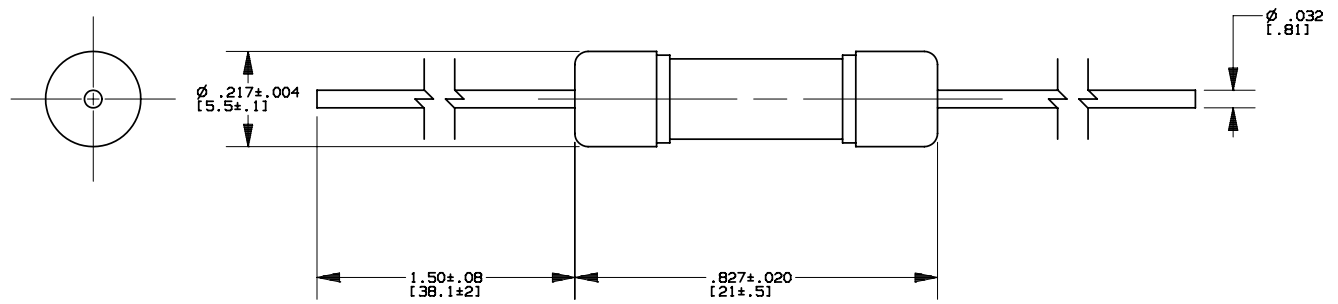

REV	DATE	ECO	DESCRIPTION	BY	CK	APP (SEE ECO)
-	7/15/11	NA	INITIAL RELEASE	GDR	.	

MERSEN USA NEWBURYPORT-MA, LLC
 374 MERRIMAC STREET
 NEWBURYPORT, MA 01950

GLASS FUSE
 GSB-V(1/16-10), (1/16-10)-MSC
 1/16-10A 250V

OUTLINE DIMENSIONS
 NOT TO BE USED FOR PRODUCTION

701758

PRODUCT MANAGER
 SIGN: R. MINKLE
 DATE: 8/19/11

DESIGN ENGINEER
 SIGN: J. MOSESIAN
 DATE: 8/22/11