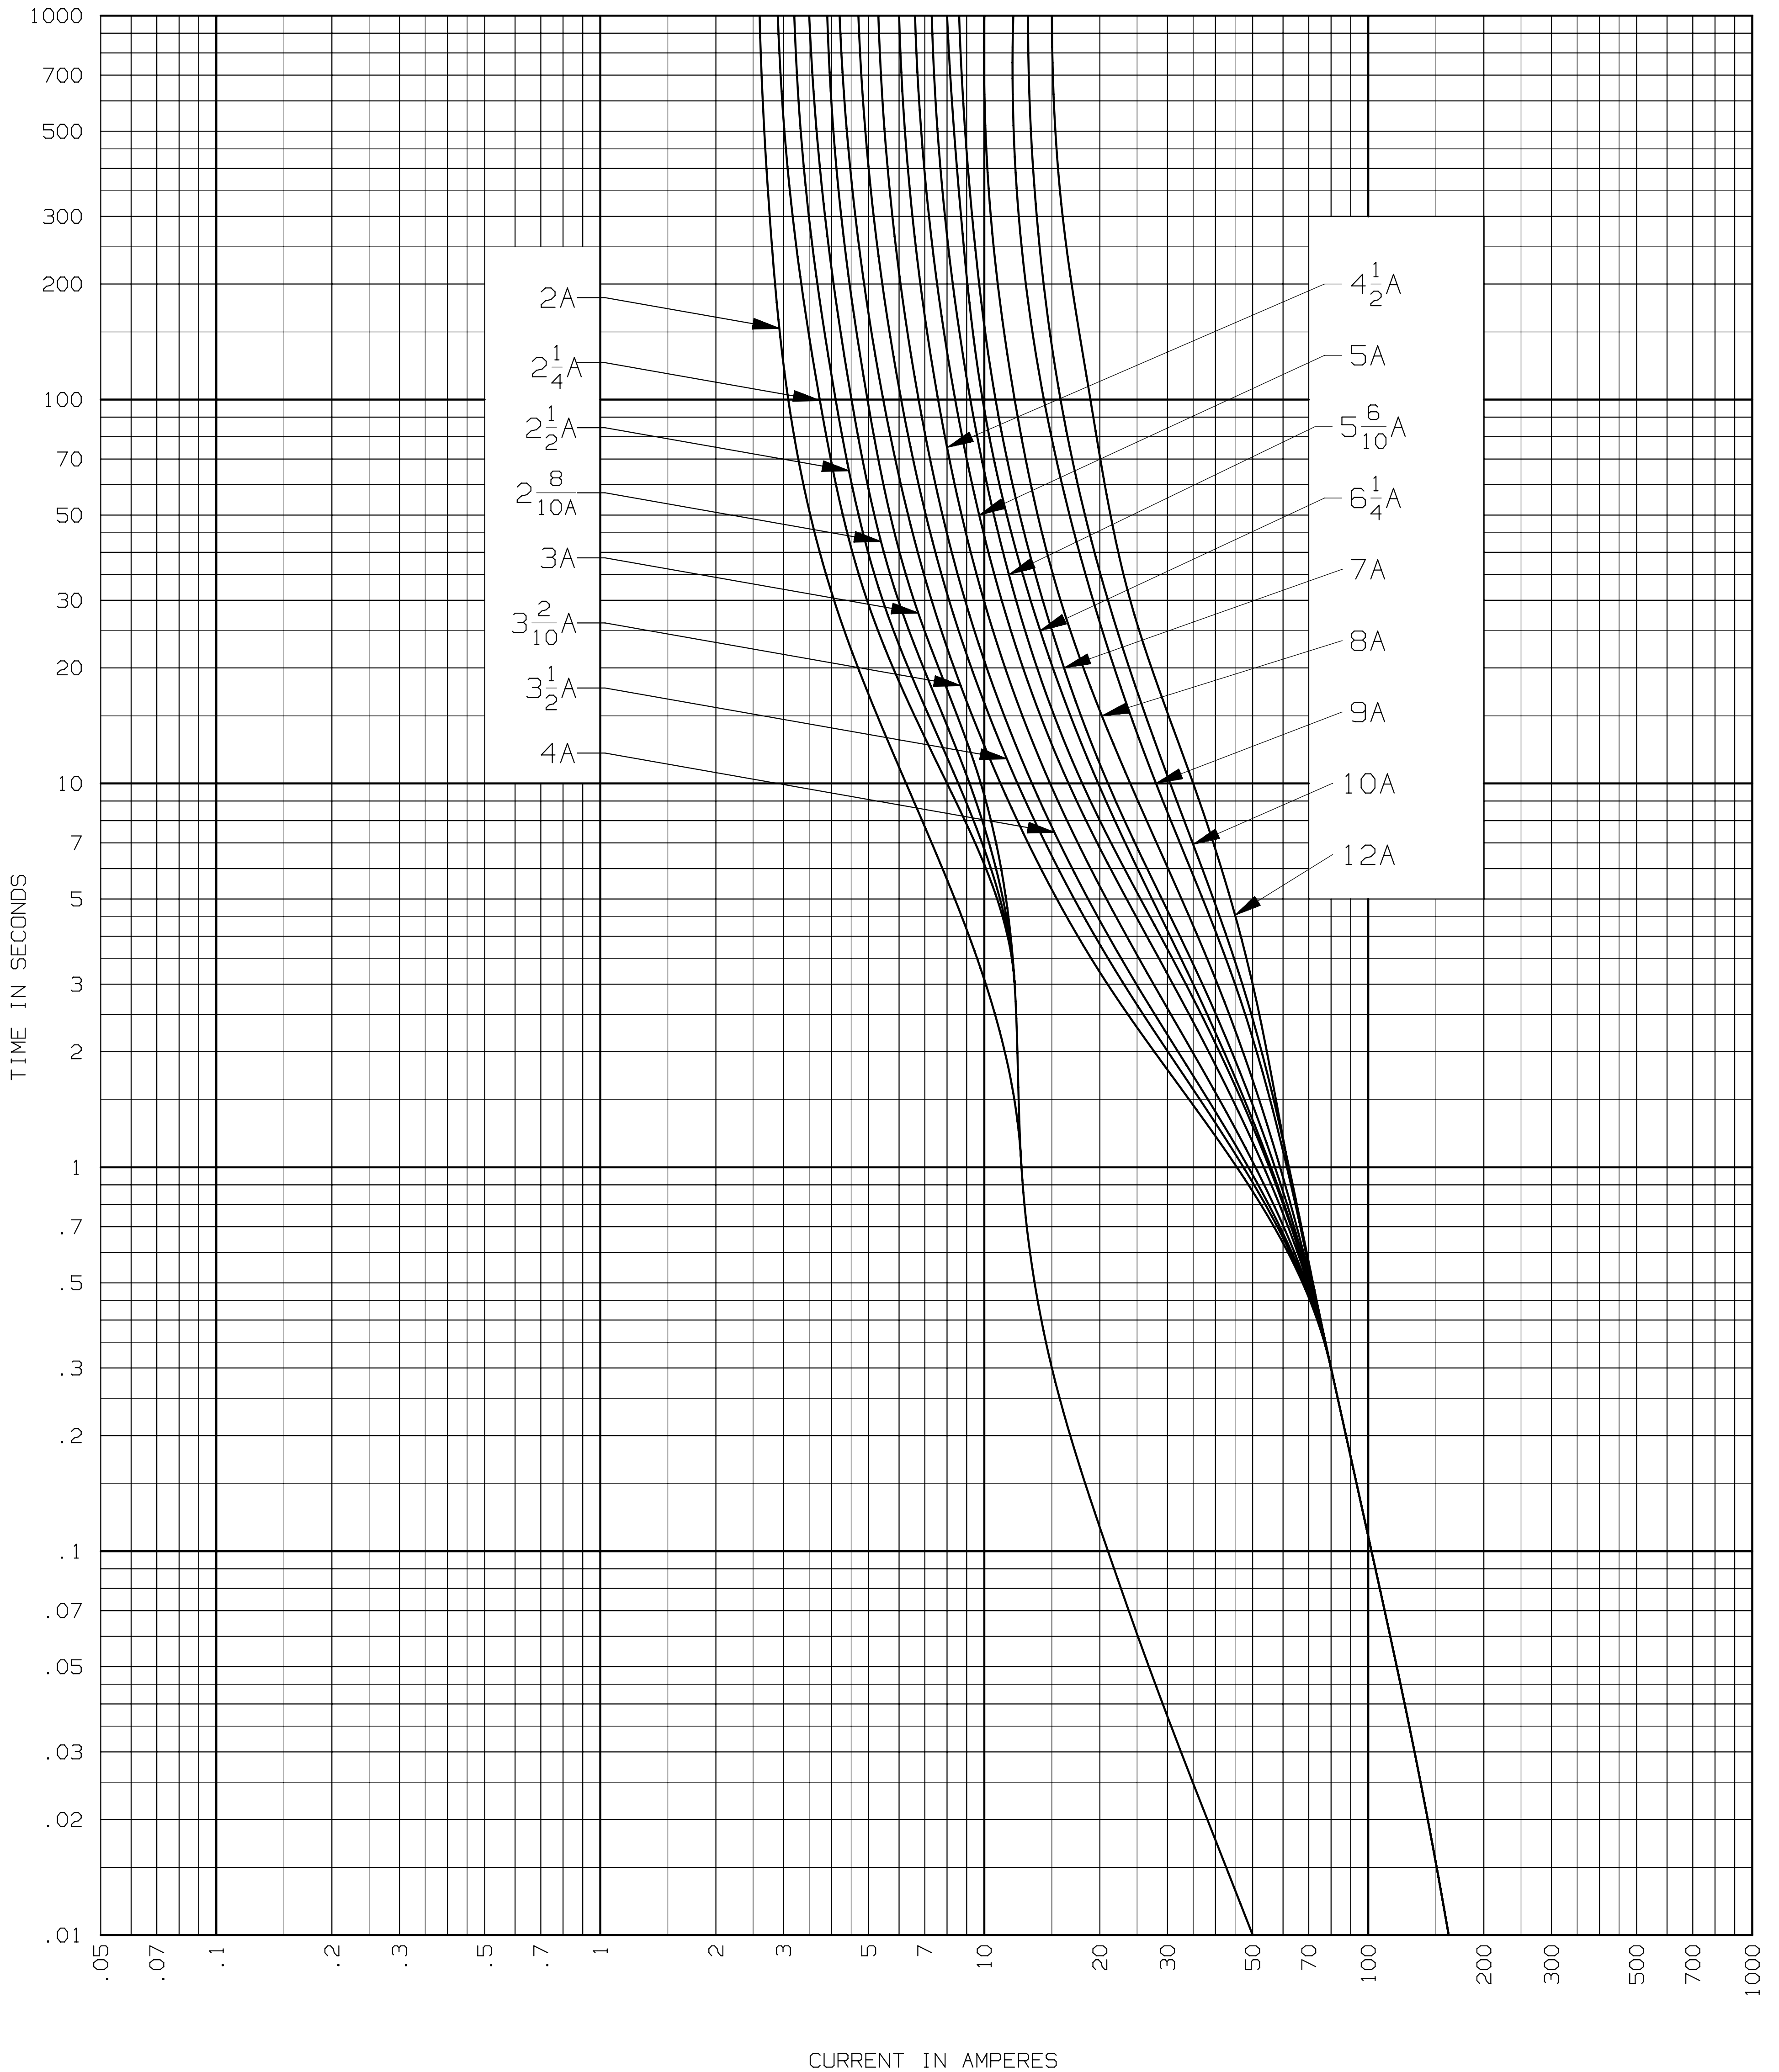

TIME DELAY CC FUSE

CAT. No. ATQR(AMP RATING)
2-12 AMPS 600V

MELTING TIME - CURRENT CURVE

Newburyport, MA 01950

106767

CONTROL NO.: 605
REV.: A

FOLDER NO.: 40D

08/13/04