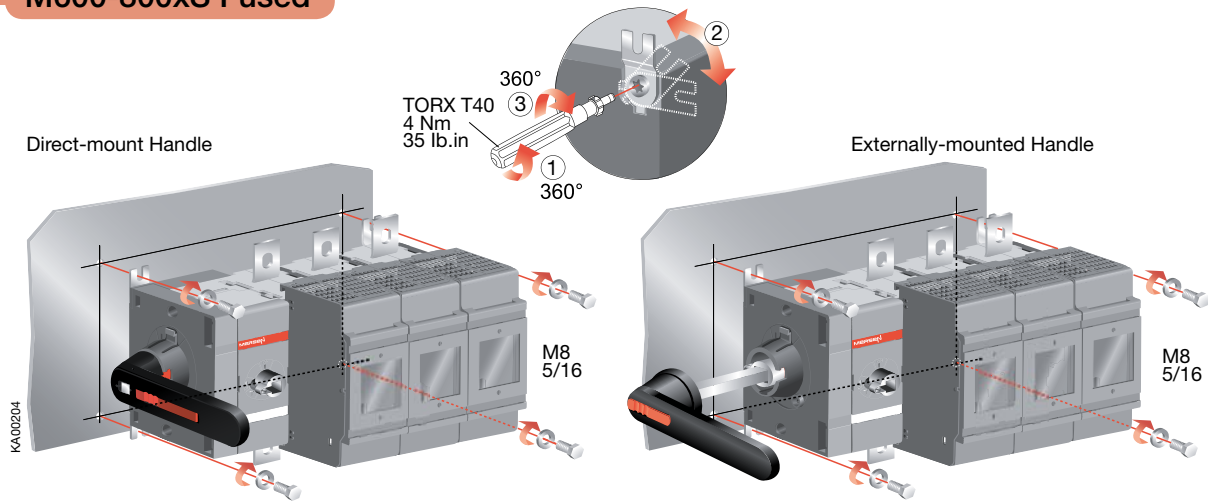

M600-800xS Fused

Document no. 34M600-800SF-A

M600-800xS Fused

	M600xS-M800xS			
	DS/BS/JS/LS01	DS/BS/JS/LS02	DS/BS/JS/LS03	DS/BS/JS/LS04
	mm / in		mm / in	
A	238/9.38	326/12.84	414/16.31	502/19.78
B	213/8.39	301/11.86	389/15.32	477/18.79
A1	147.5/5.81	235.5/9.28	323.5/12.75	411.5/16.21
B1	177.5/6.99	265.5/10.46	353.5/13.93	441.5/17.39
C1	203.5/8.02	291.5/11.48	379.5/14.95	467.5/18.42

M600-800xS Fused

Lugs

M600Jxx, M800Lxx
LUG800 2 (#2 - 600 MCM)

KA00208

Fourth Poles

4PF800
4PD800
4PB800

4 Nm 35 lb.in
M8 x 80

KA00210