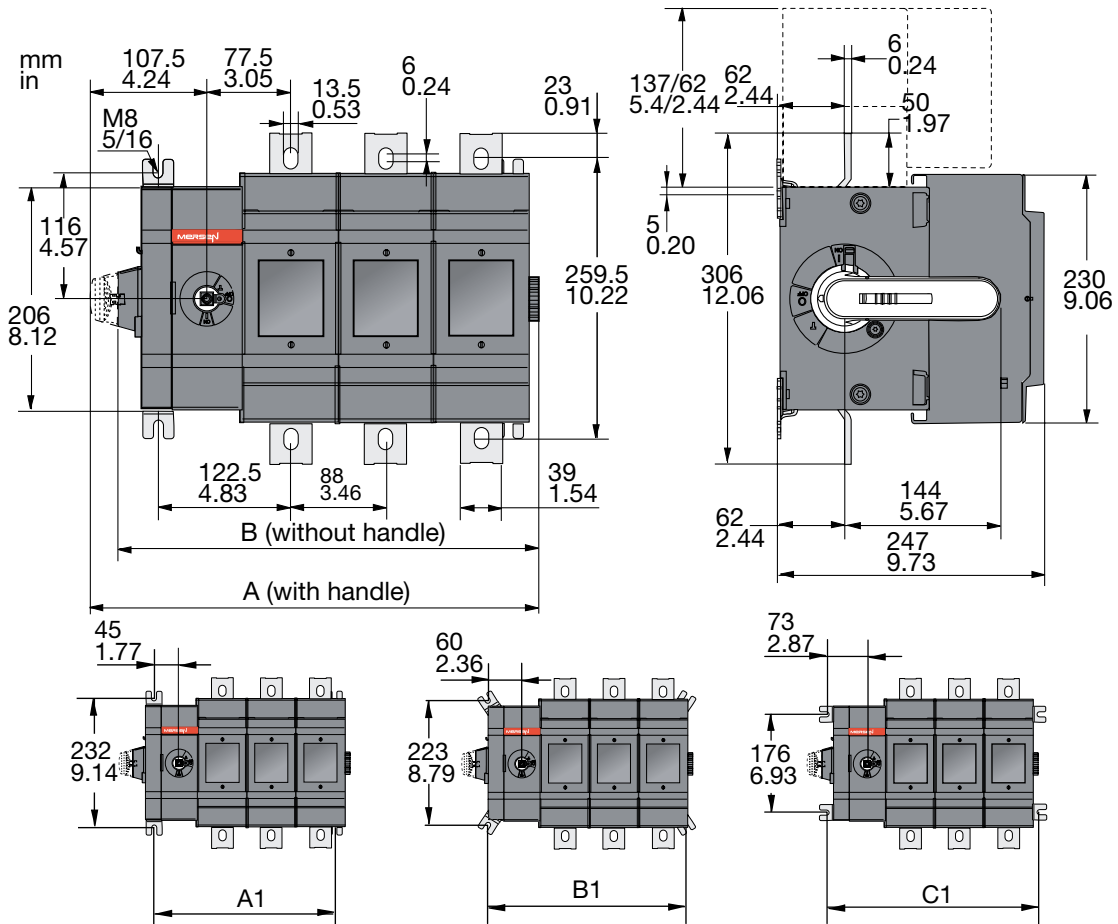

M600-800xS Fused

Document no. 34M600-800SF-A

M600-800xS Fused

	M600xS-M800xS			
	DS/BS/JS/LS01	DS/BS/JS/LS02	DS/BS/JS/LS03	DS/BS/JS/LS04
	mm / in		mm / in	
A	238/9.38	326/12.84	414/16.31	502/19.78
B	213/8.39	301/11.86	389/15.32	477/18.79
A1	147.5/5.81	235.5/9.28	323.5/12.75	411.5/16.21
B1	177.5/6.99	265.5/10.46	353.5/13.93	441.5/17.39
C1	203.5/8.02	291.5/11.48	379.5/14.95	467.5/18.42

M600-800xS Fused

Lugs

M600Jxx, M800Lxx
LUG800 2 (#2 - 600 MCM)

KA00208

Fourth Poles

4PF800
4PD800
4PB800

4 Nm 35 lb.in
M8 x 80

KA00210