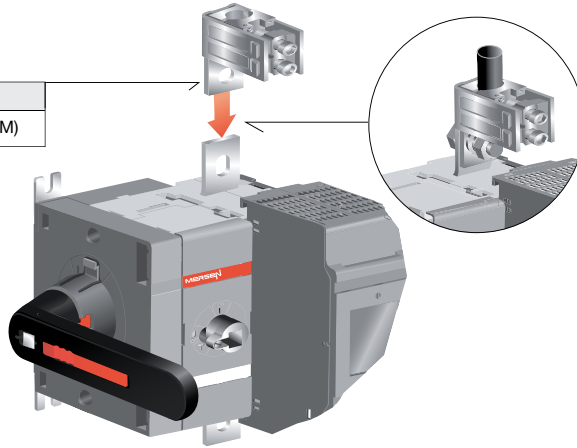

M600-800xS Fused

Document no. 34M600-800SF-A

M600-800xS Fused

	M600xS-M800xS			
	DS/BS/JS/LS01	DS/BS/JS/LS02	DS/BS/JS/LS03	DS/BS/JS/LS04
	mm / in		mm / in	
A	238/9.38	326/12.84	414/16.31	502/19.78
B	213/8.39	301/11.86	389/15.32	477/18.79
A1	147.5/5.81	235.5/9.28	323.5/12.75	411.5/16.21
B1	177.5/6.99	265.5/10.46	353.5/13.93	441.5/17.39
C1	203.5/8.02	291.5/11.48	379.5/14.95	467.5/18.42

M600-800xS Fused

Lugs

M600Jxx, M800Lxx
LUG800 2 (#2 - 600 MCM)

KA00208

Fourth Poles

4PF800
4PD800
4PB800

4 Nm 35 lb.in
M8 x 80

KA00210