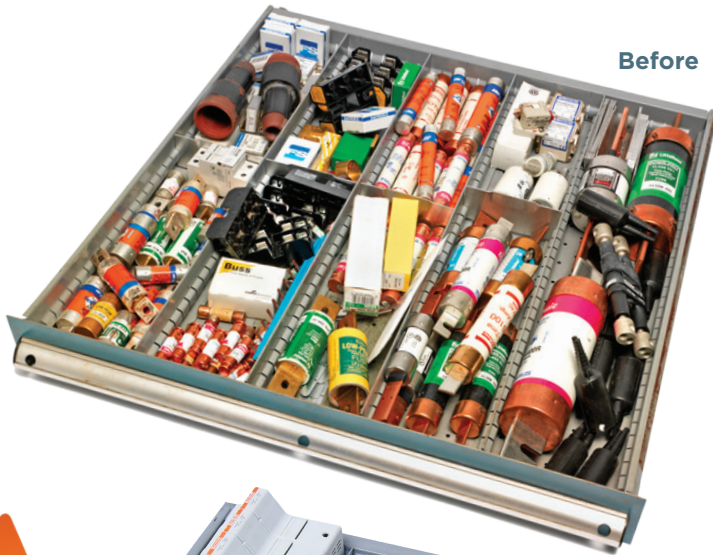

FUSE CONTROL: A GREAT WAY TO CONNECT WITH YOUR CUSTOMERS VIRTUALLY

FUSE CONTROL PROGRAM

Before

After

Mersen's **Fuse Control program** is a powerful combination of circuit protection products and services designed to help you **get control of your plant inventory, operating costs, code compliance, and workplace safety. It's also a powerful way to connect with your customers, as Fuse Control can be handled virtually!**

Developed by Mersen, Fuse Control is a simple program that packs a lot of muscle. It will give you the edge you need to mitigate arc flash hazards, achieve code compliance, **reduce inventory by 25% or more** and offer the highest grade overcurrent protection available. Get Fuse Control and you'll:

- Improve workplace safety
- Achieve electrical code compliance
- Reduce downtime associated with electrical failures
- Streamline inventory as much as 25% or more!
- Decrease operating costs

How can one program deliver such benefits? It's easy! Let the fuses do the work. The key lies in consolidating current inventory and installed overcurrent protective devices to one fuse line - Mersen's innovative Amp-Trap 2000® fuse family. These fuses outperform the traditional fuse, opening in less than one-quarter cycle at fault currents up to 300kA, and minimize the let-through currents and energies that flow downstream during faults.