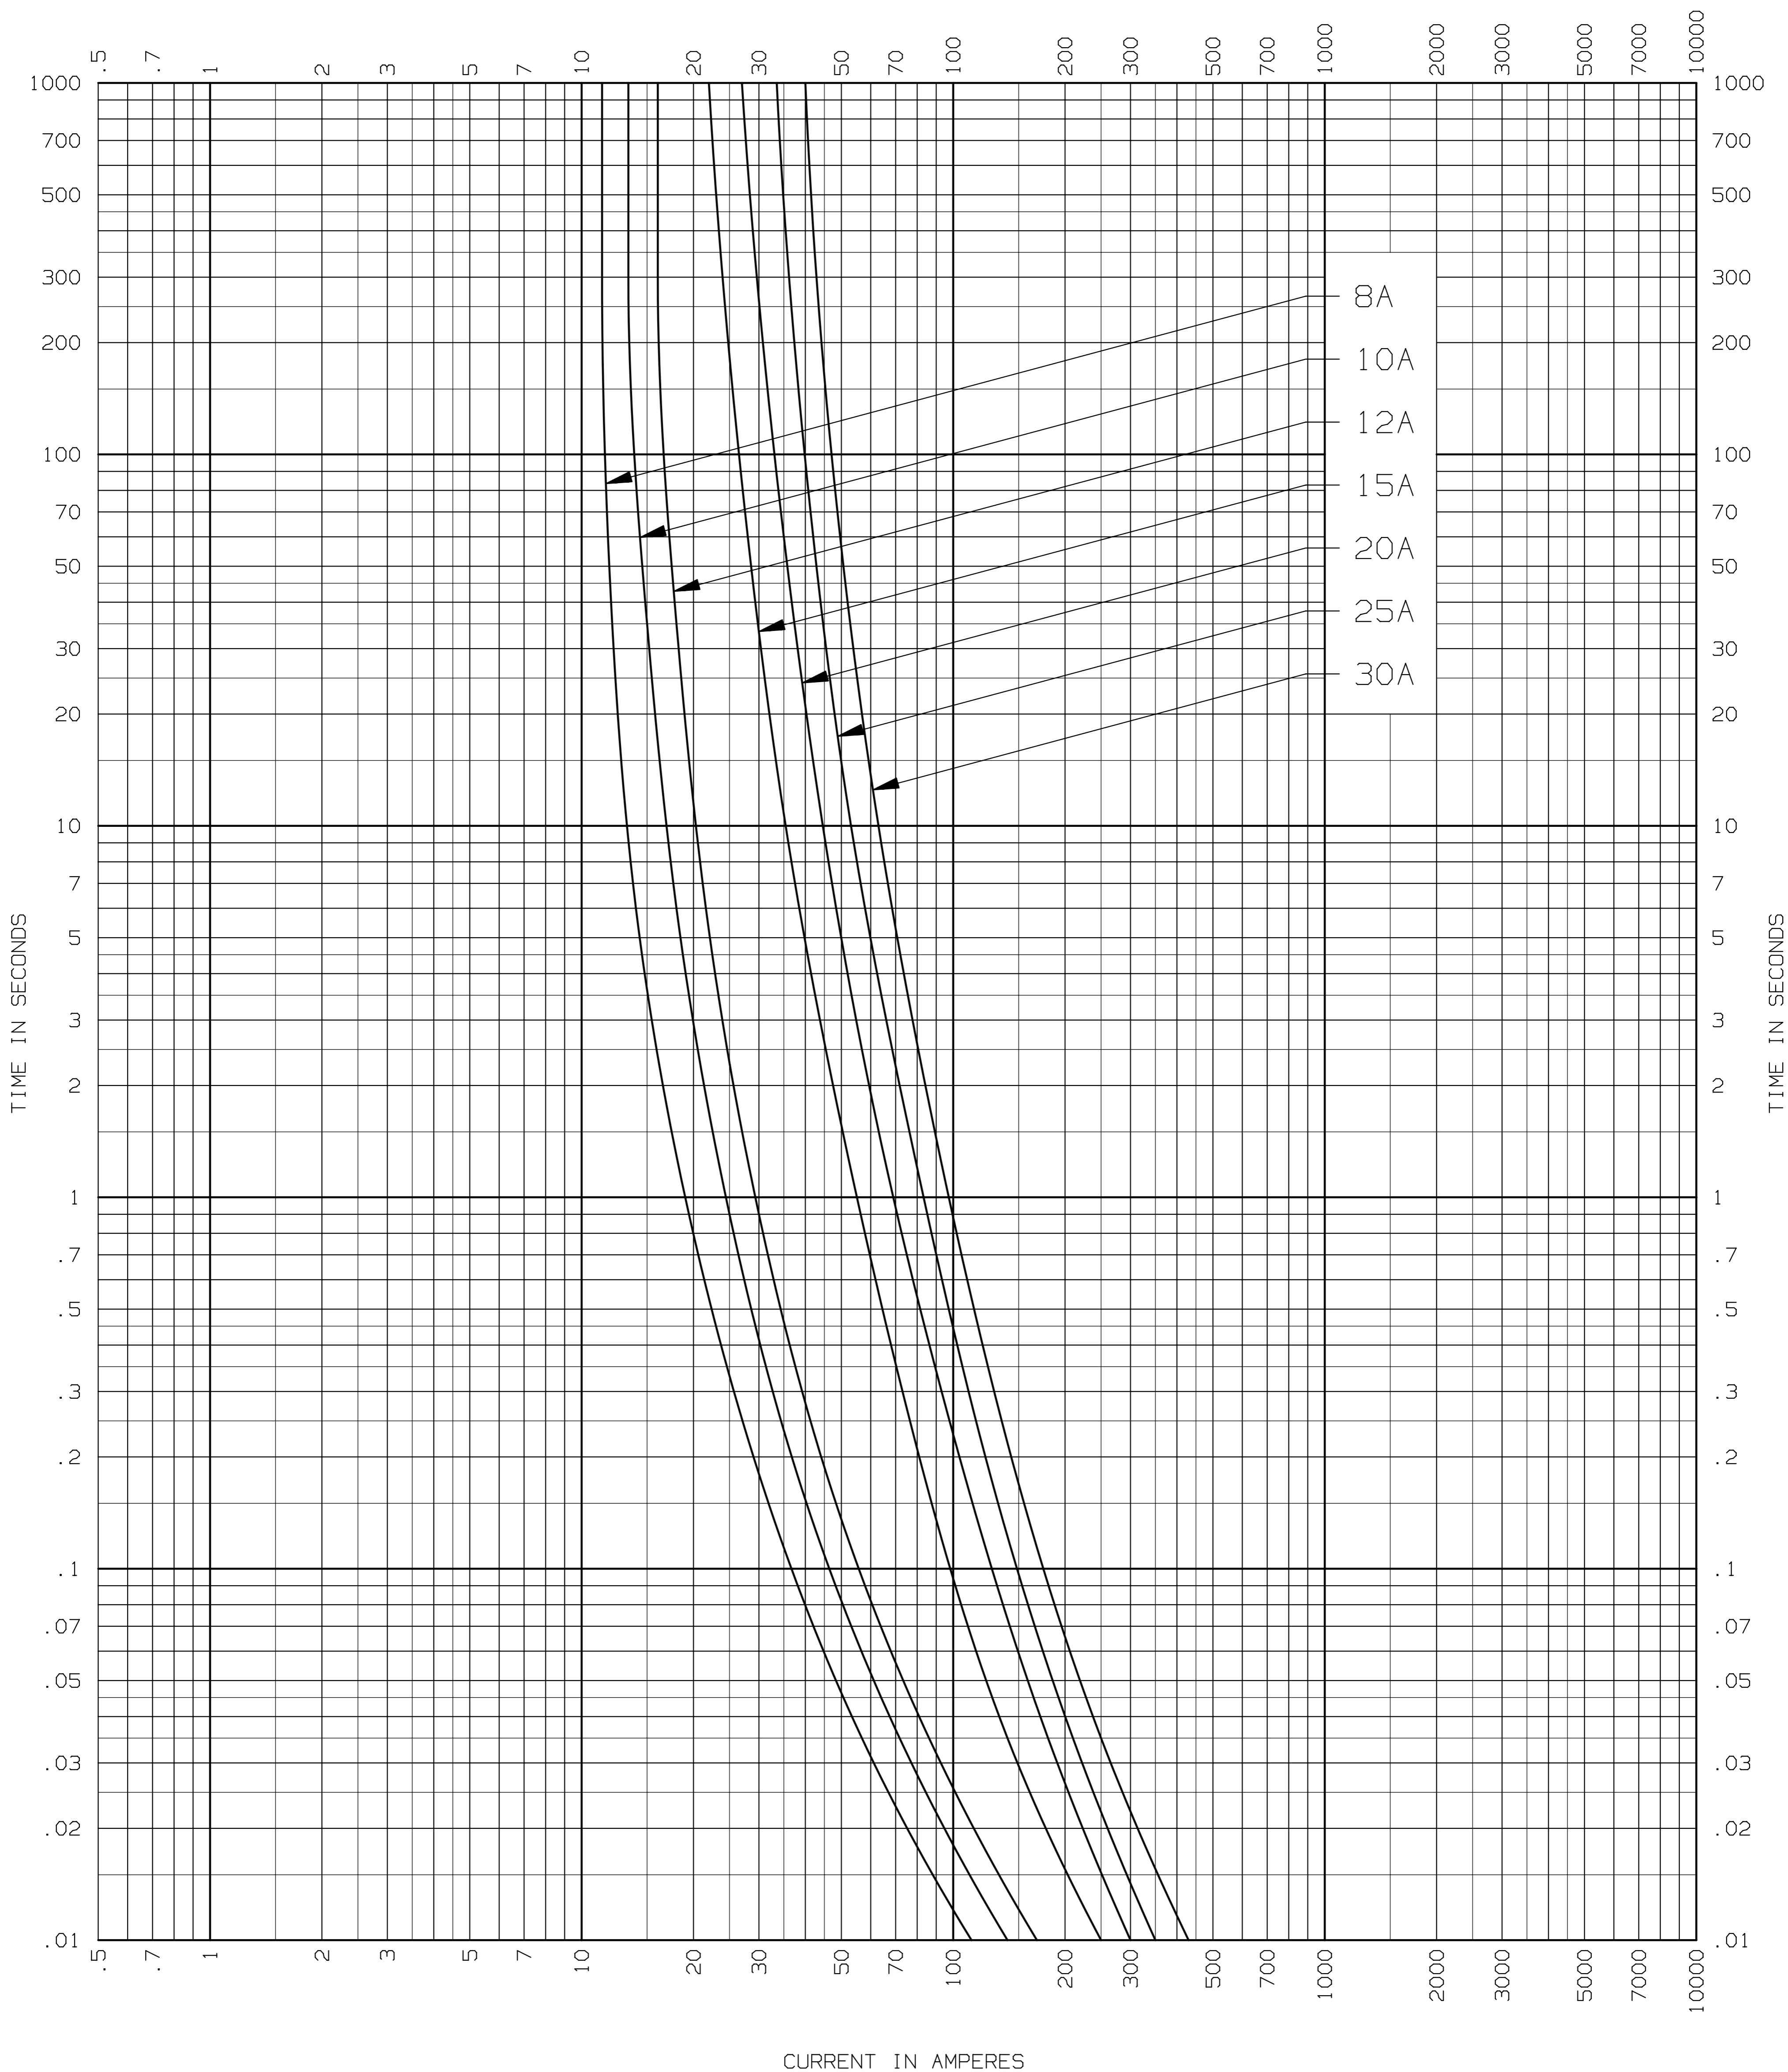

FORM 600 MIDGET AMP-TRAP FUSE

ATM(AMP RATING)
8-30A 600VDC

MELTING TIME CURRENT DATA

Newburyport, MA 01950

5535

CURRENT IN AMPERES

CURRENT IN AMPERES