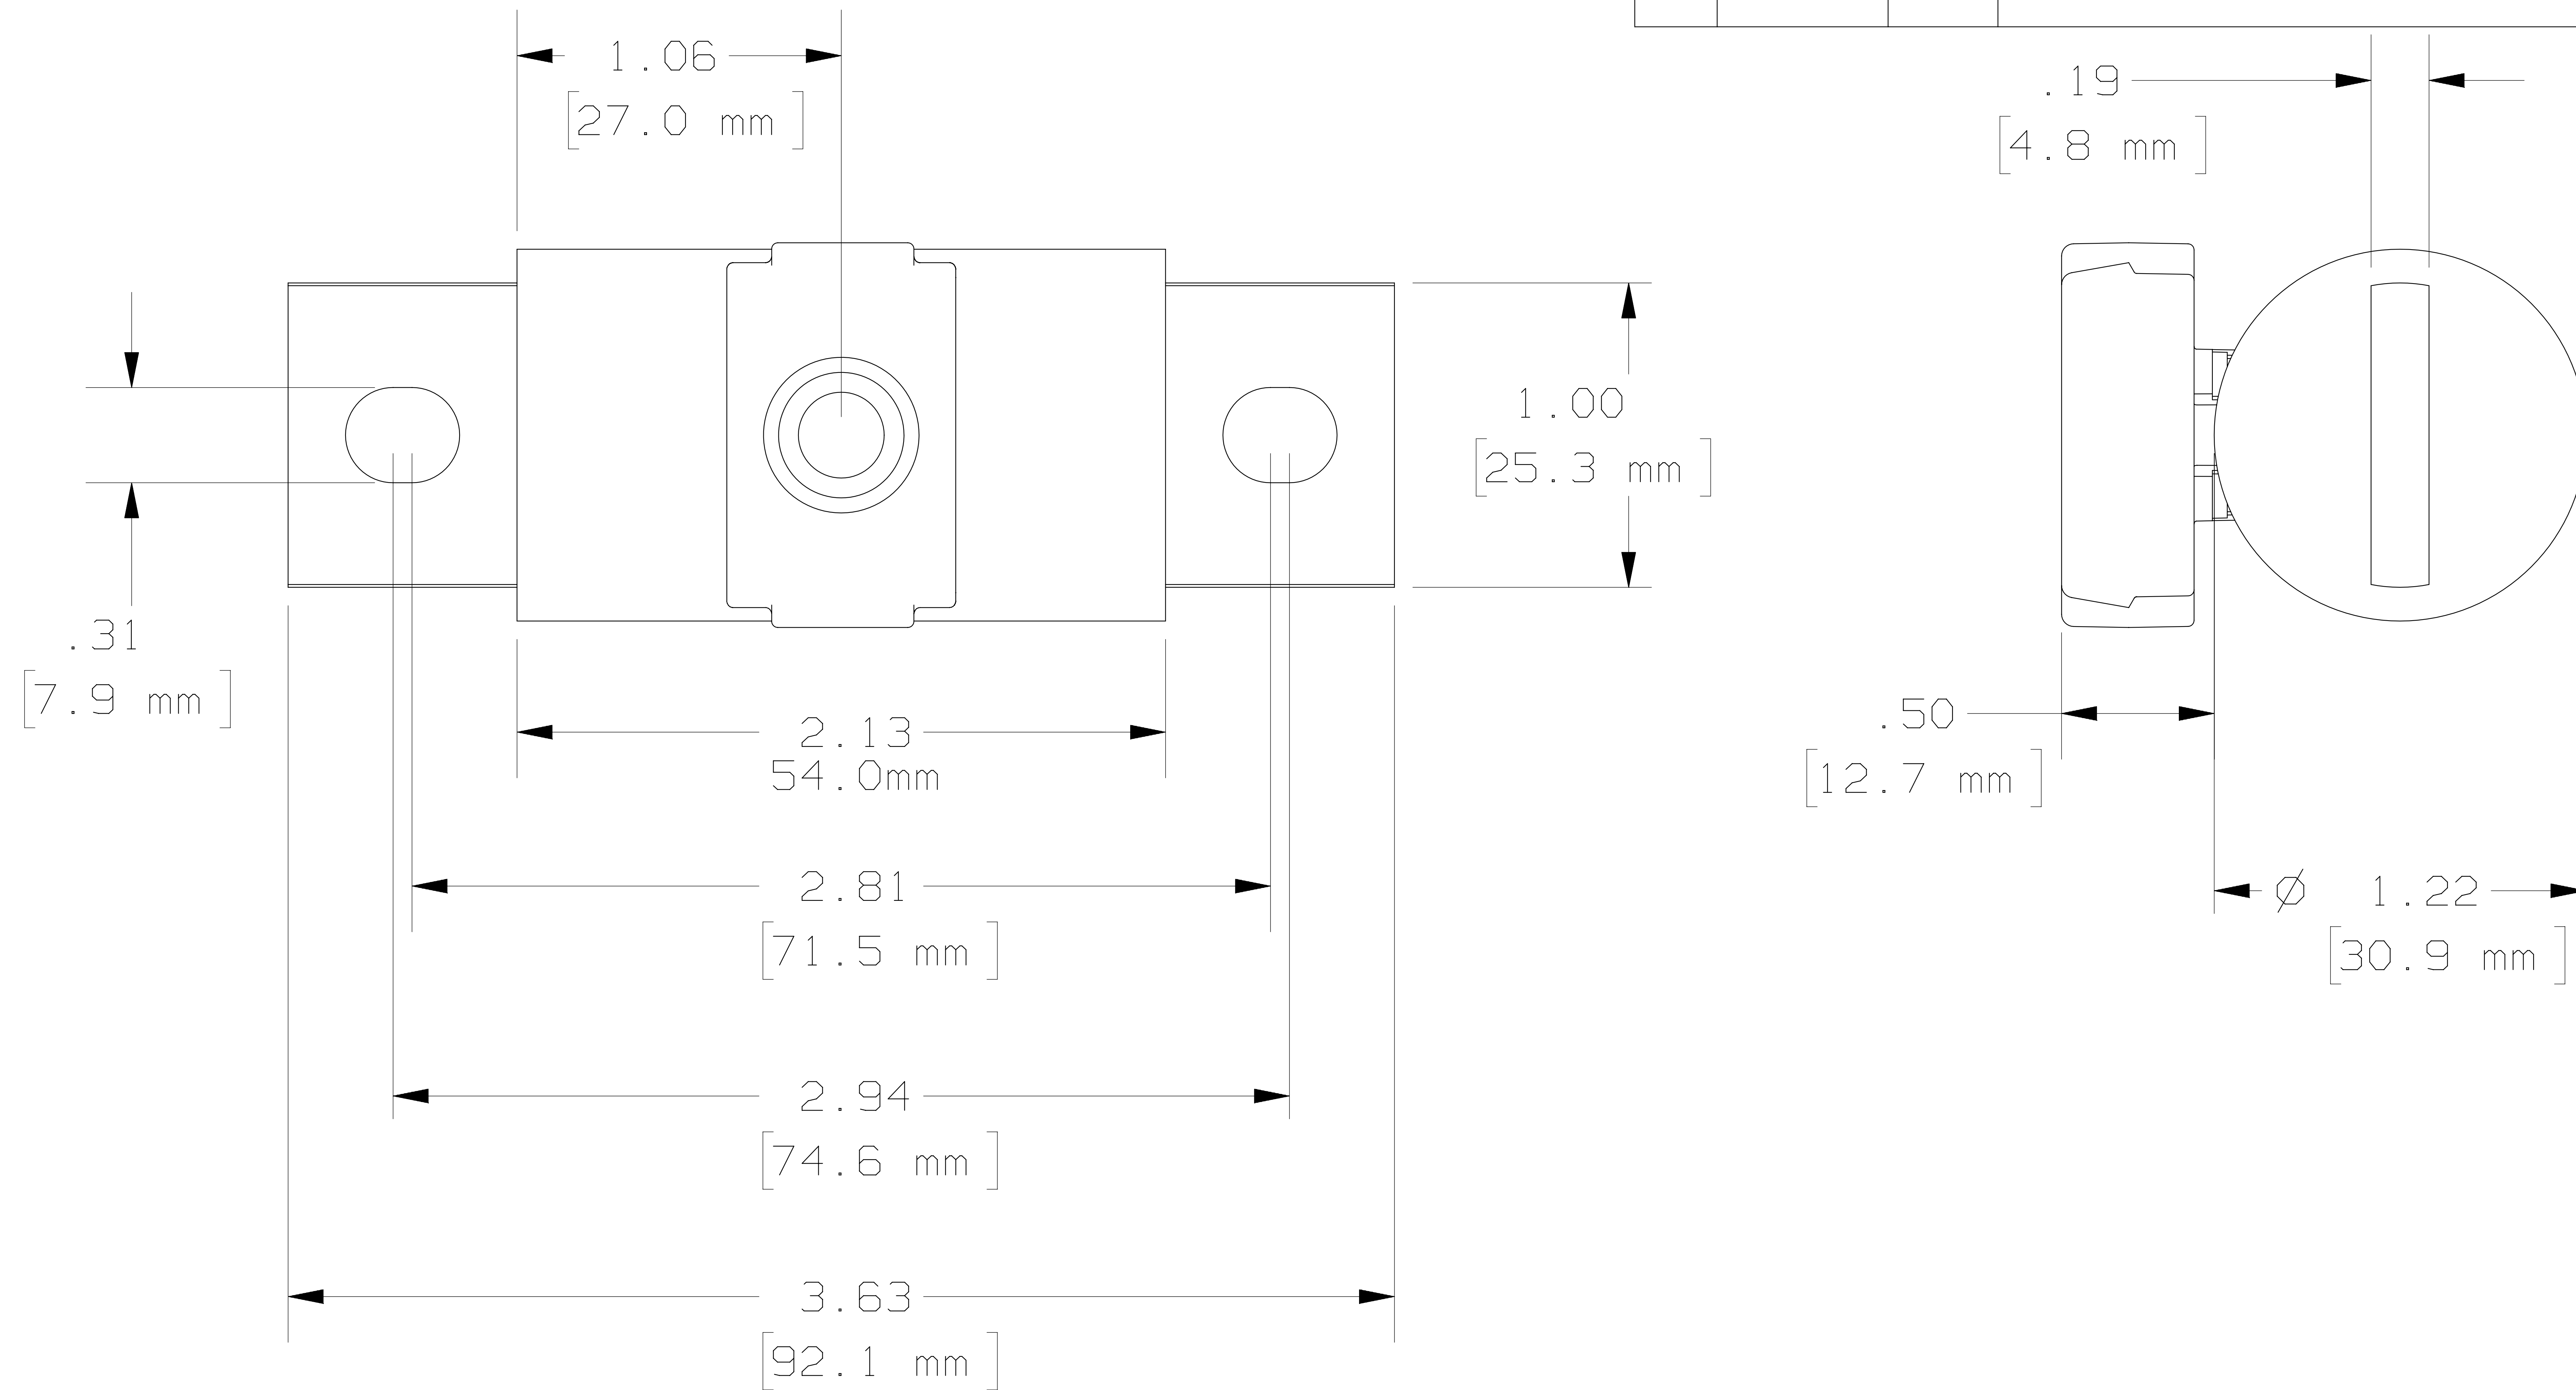

REV	DATE	ECO	DESCRIPTION	BY	CK	APP
-	10-31-00	NA	INITIAL RELEASE	KMH	NA	NA

MERSEN USA NEWBURYPORT-MA, LLC
 374 MERRIMAC STREET
 NEWBURYPORT, MA 01950

A50QS(125 - 200)-4IL

OUTLINE DIMENSIONS
 NOT TO BE USED FOR PRODUCTION

PRODUCT MANAGER

DESIGN ENGINEER

FORM 101
 SEMICONDUCTOR FUSE

SIGN:
 DATE:

SIGN:
 DATE:

125-200AMPS 500V

700553