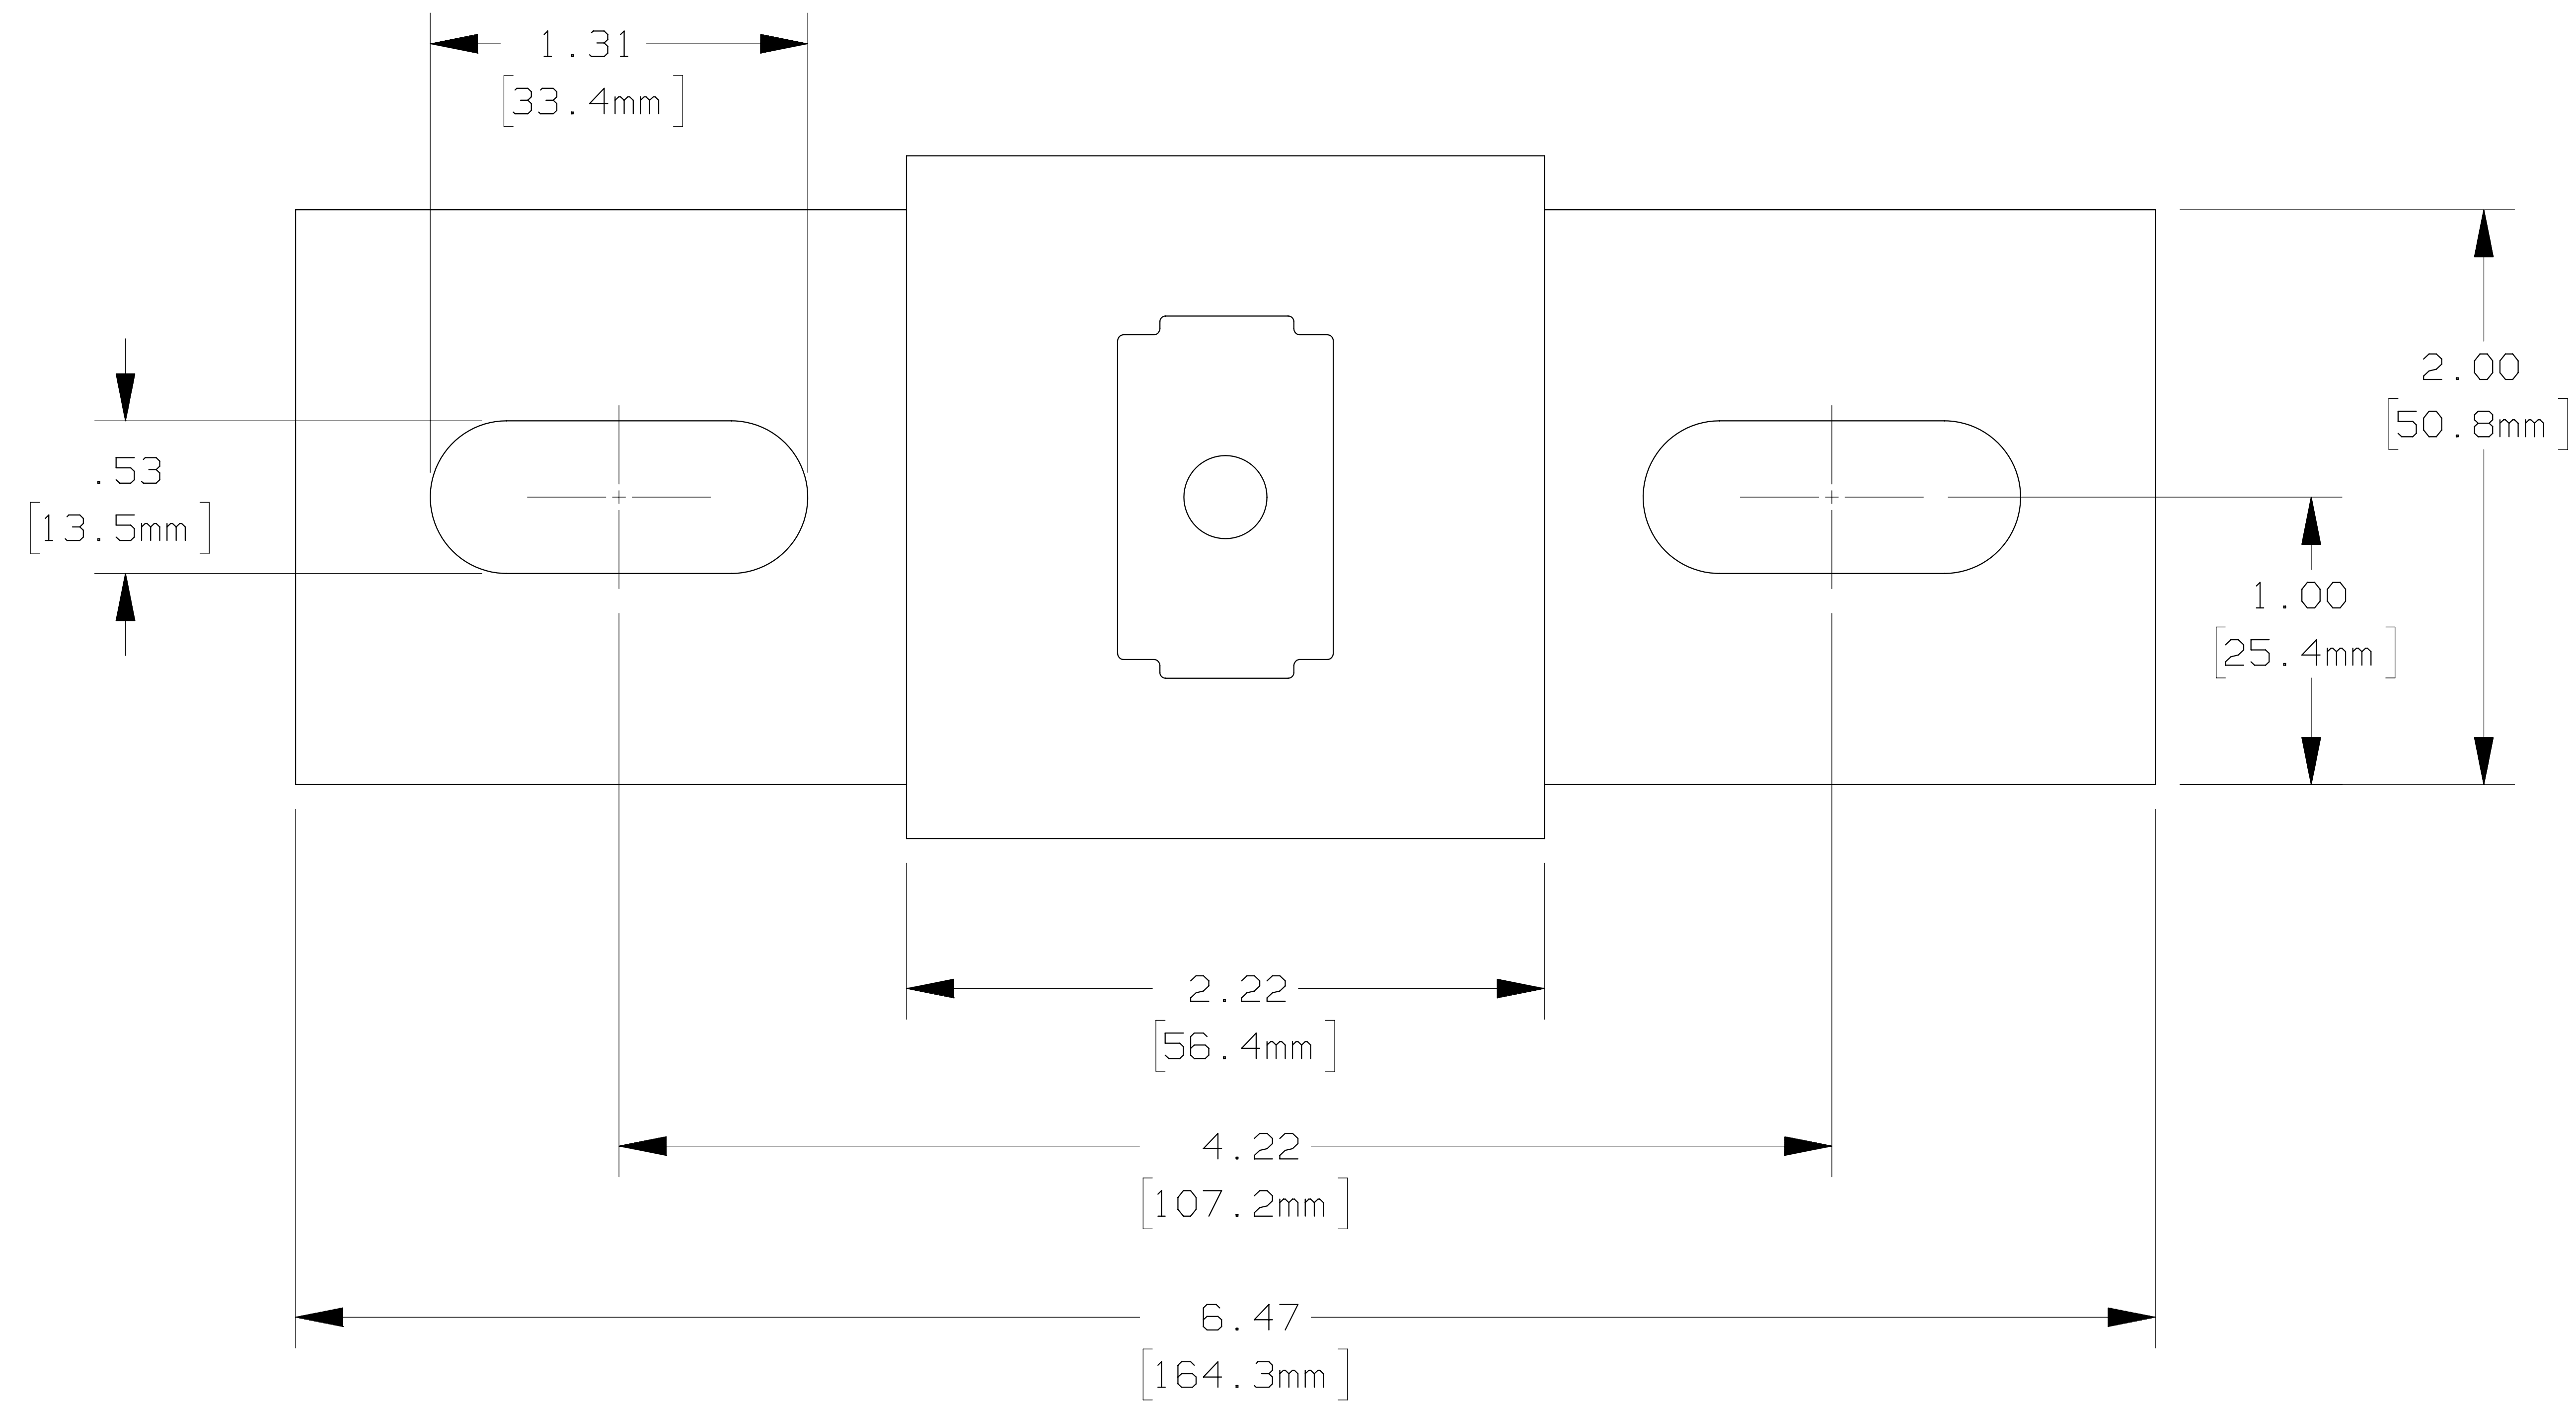

REV	DATE	ECO	DESCRIPTION	BY	CK	APP
A	9-17-03	N/A	DIM. 2.38 WAS 2.50	LDB	N/A	N/A

MERSEN USA NEWBURYPORT-MA, LLC
374 MERRIMAC STREET
NEWBURYPORT, MA 01950

A50QS(700,800)-4IL

OUTLINE DIMENSIONS
NOT TO BE USED FOR PRODUCTION

PRODUCT MANAGER

DESIGN ENGINEER

FORM 101

SIGN:
DATE:

SIGN:
DATE:

700-800A 500V

700864