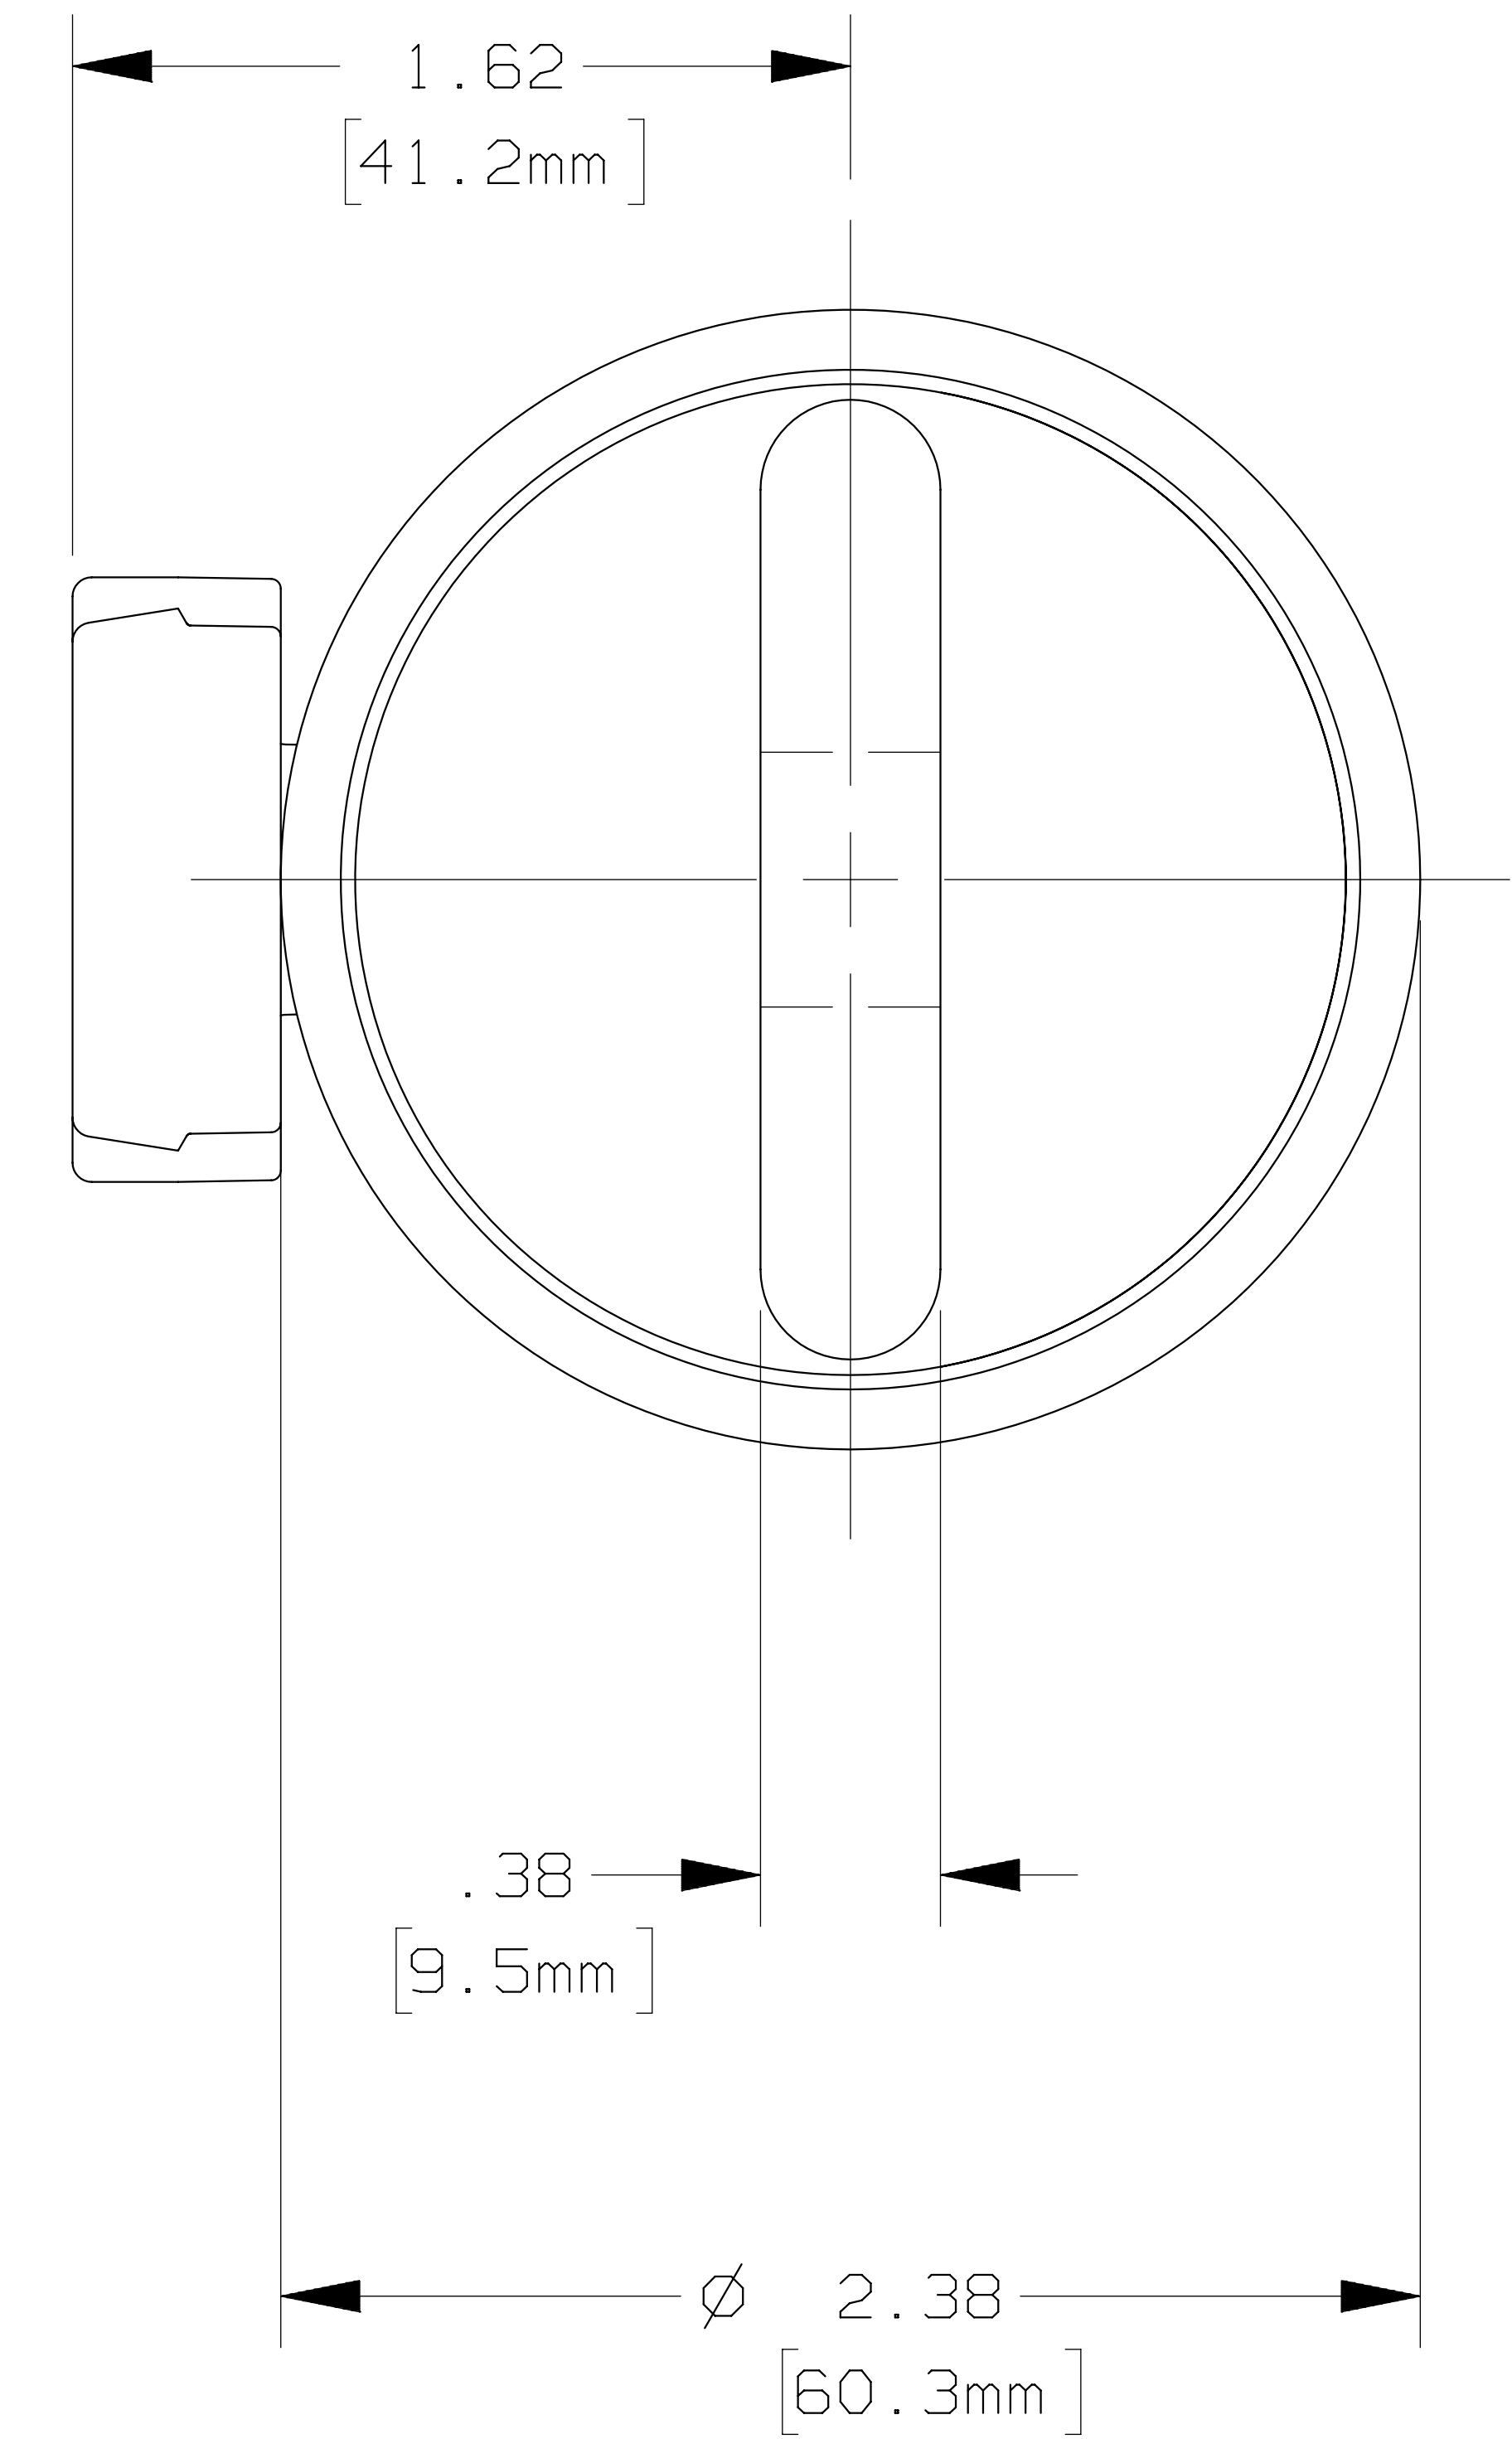

REV	DATE	ECO	DESCRIPTION	BY	CK	APP
A	9-17-03	N/A	DIM. 2.38 WAS 2.50	LDB	N/A	N/A

MERSEN USA NEWBURYPORT-MA, LLC
374 MERRIMAC STREET
NEWBURYPORT, MA 01950

A50QS(700,800)-4IL

OUTLINE DIMENSIONS
NOT TO BE USED FOR PRODUCTION

PRODUCT MANAGER

DESIGN ENGINEER

FORM 101

SIGN:
DATE:

SIGN:
DATE:

700-800A 500V

700864