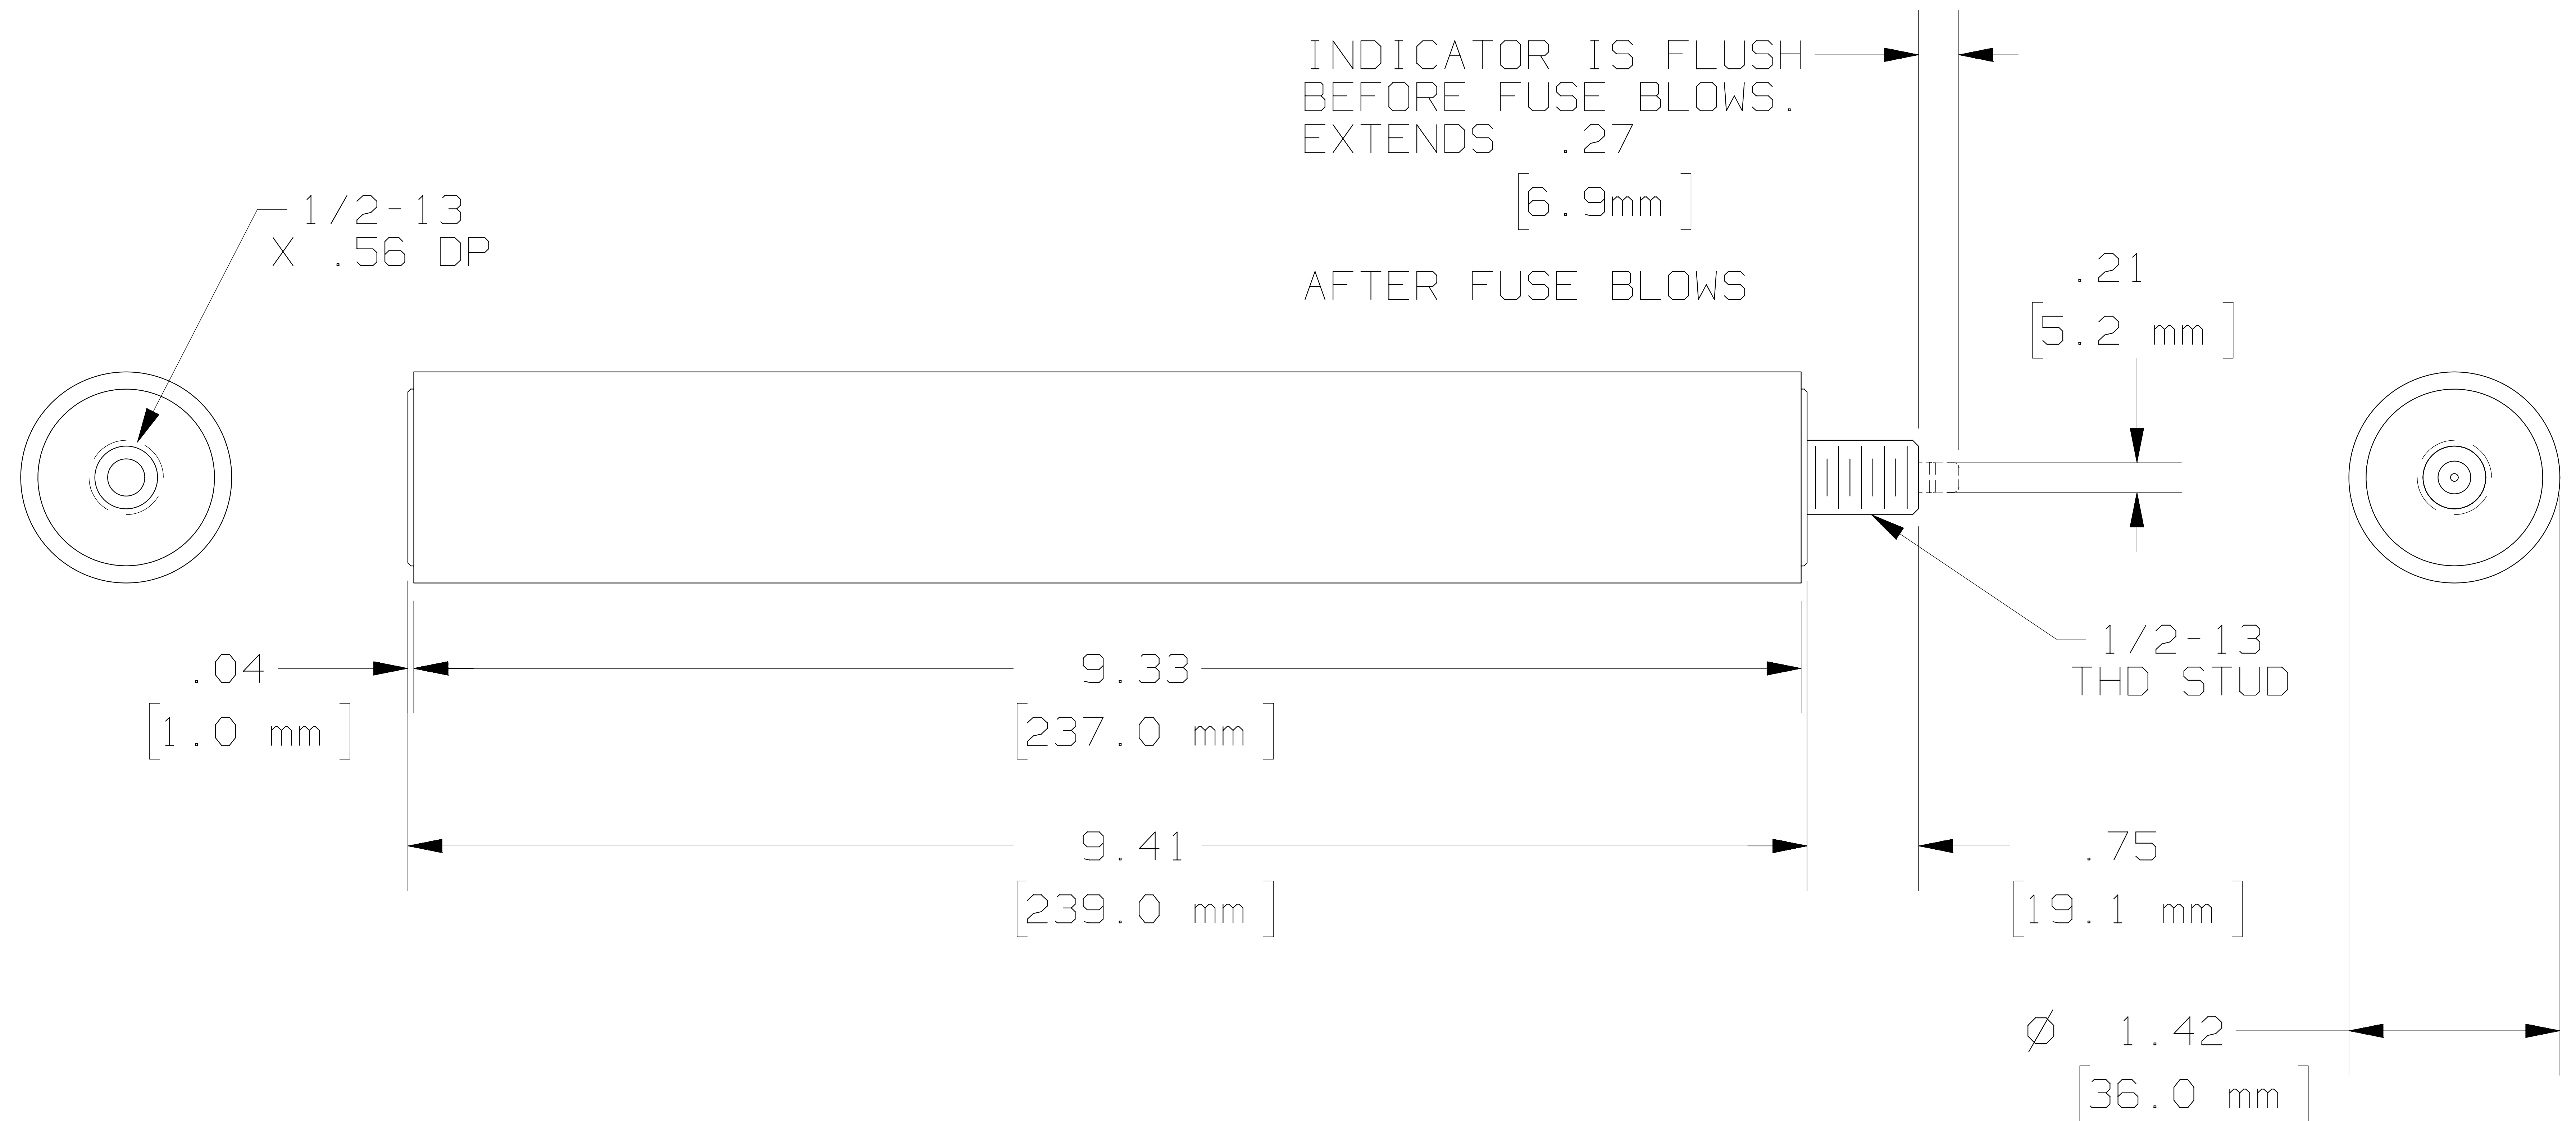

REV	DATE	ECO	DESCRIPTION	BY	CK	APP
-	7-2-03	NA	INITIAL RELEASE	KMH		NA

MERSEN USA NEWBURYPORT-MA, LLC  
374 MERRIMAC STREET  
NEWBURYPORT, MA 01950

MEDIUM VOLTAGE CAPACITOR FUSE

OUTLINE DIMENSIONS  
NOT TO BE USED FOR PRODUCTION

PRODUCT MANAGER

DESIGN ENGINEER

A300C(115 THRU 175)-10

115 - 175 Amps 3.0 kV

700991

SIGN:  
DATE:

SIGN:  
DATE: