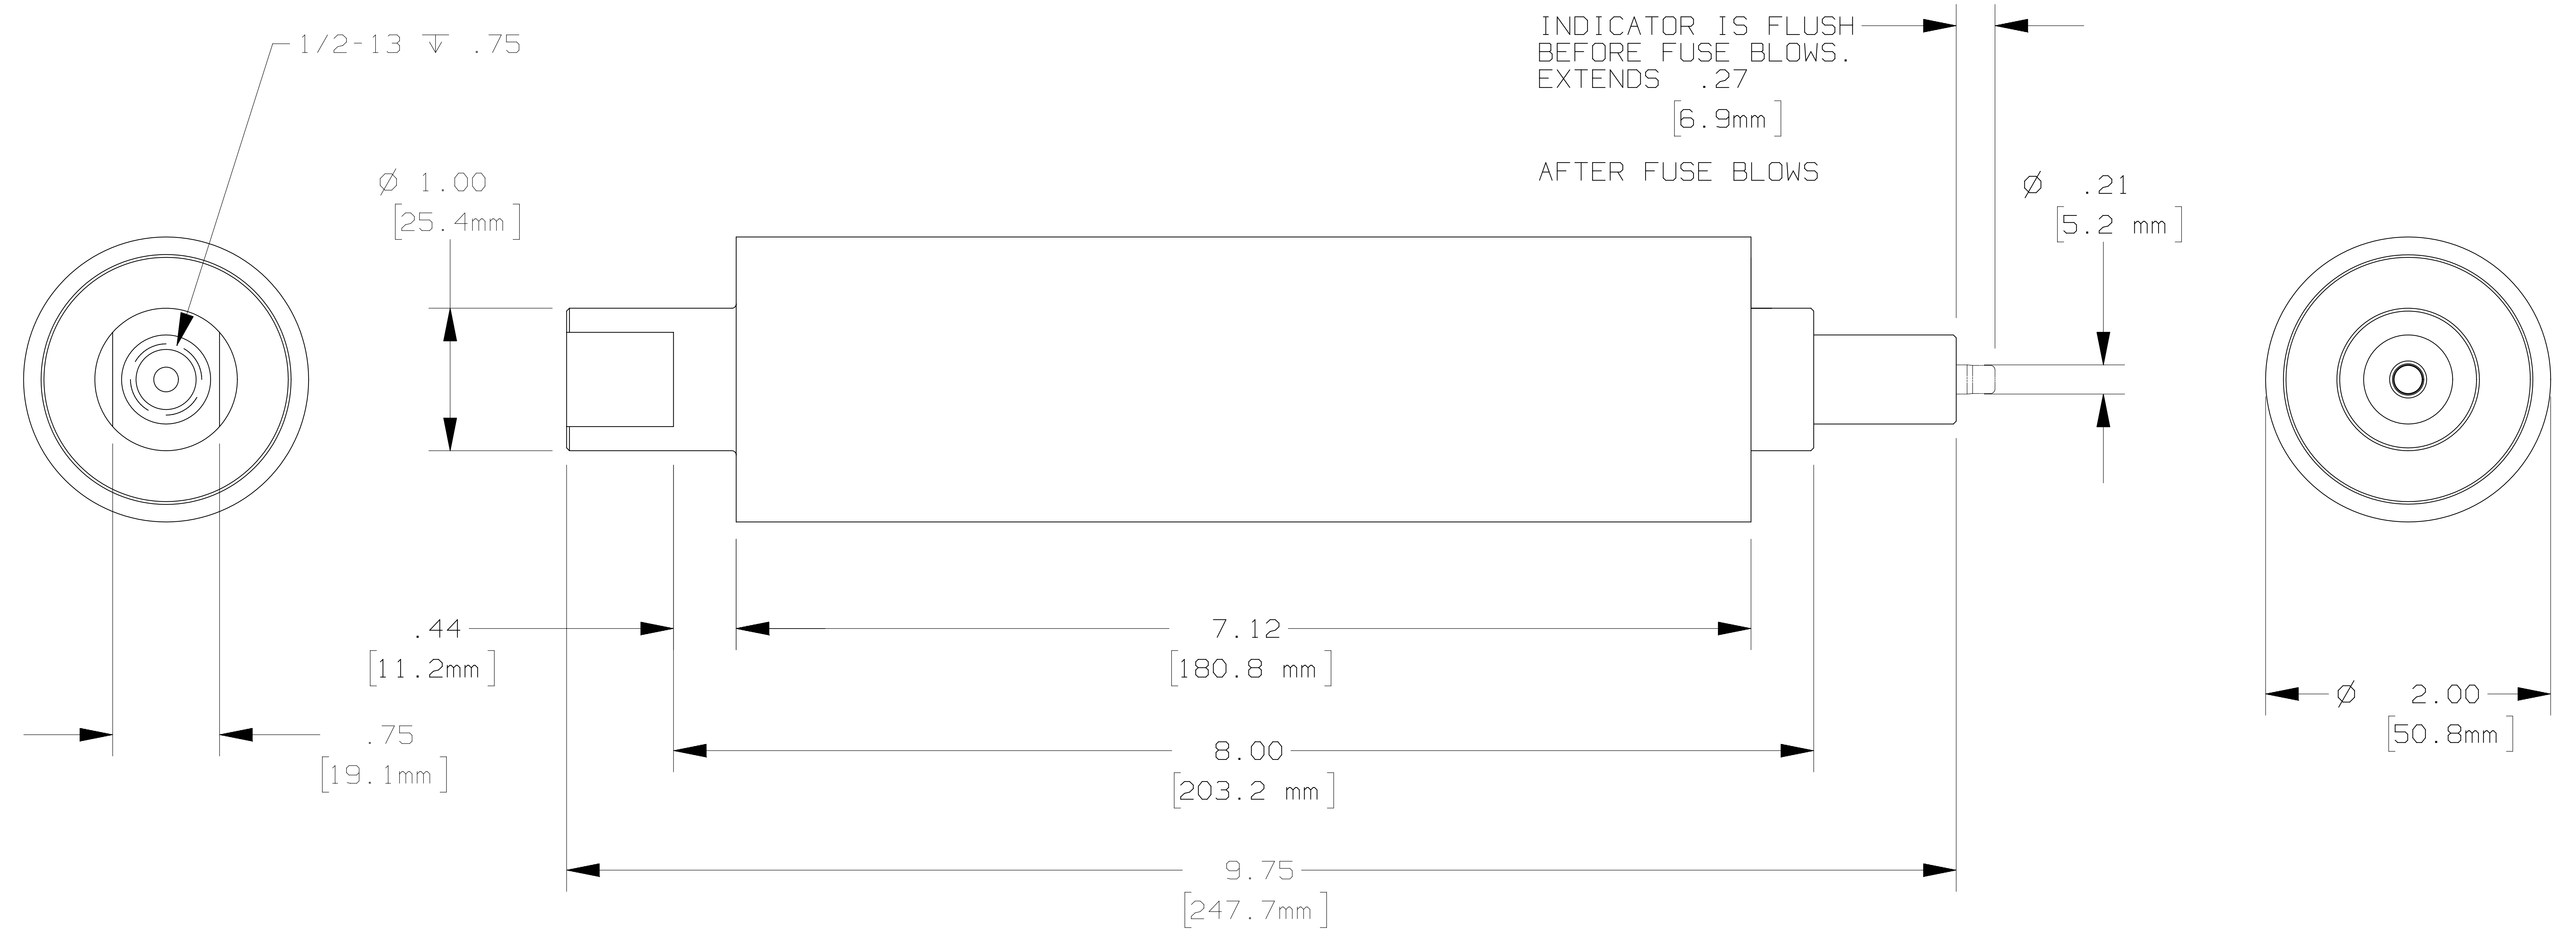

REV	DATE	ECO	DESCRIPTION	BY	CK	APP
A	9/16/04	NA	ADDED CAT NO'S A550C(65,75)-75	ELO	NA	NA

MERSEN USA NEWBURYPORT-MA, LLC
 374 MERRIMAC STREET
 NEWBURYPORT, MA 01950

A550C(6 THRU 75)-75
 A430C(6 THRU 100)-75

OUTLINE DIMENSIONS
 NOT TO BE USED FOR PRODUCTION

PRODUCT MANAGER

DESIGN ENGINEER

MEDIUM VOLTAGE CAPACITOR FUSE

SIGN:
 DATE:

SIGN:
 DATE:

6-75A 5.5kV
 6-100A 4.3kV

701082