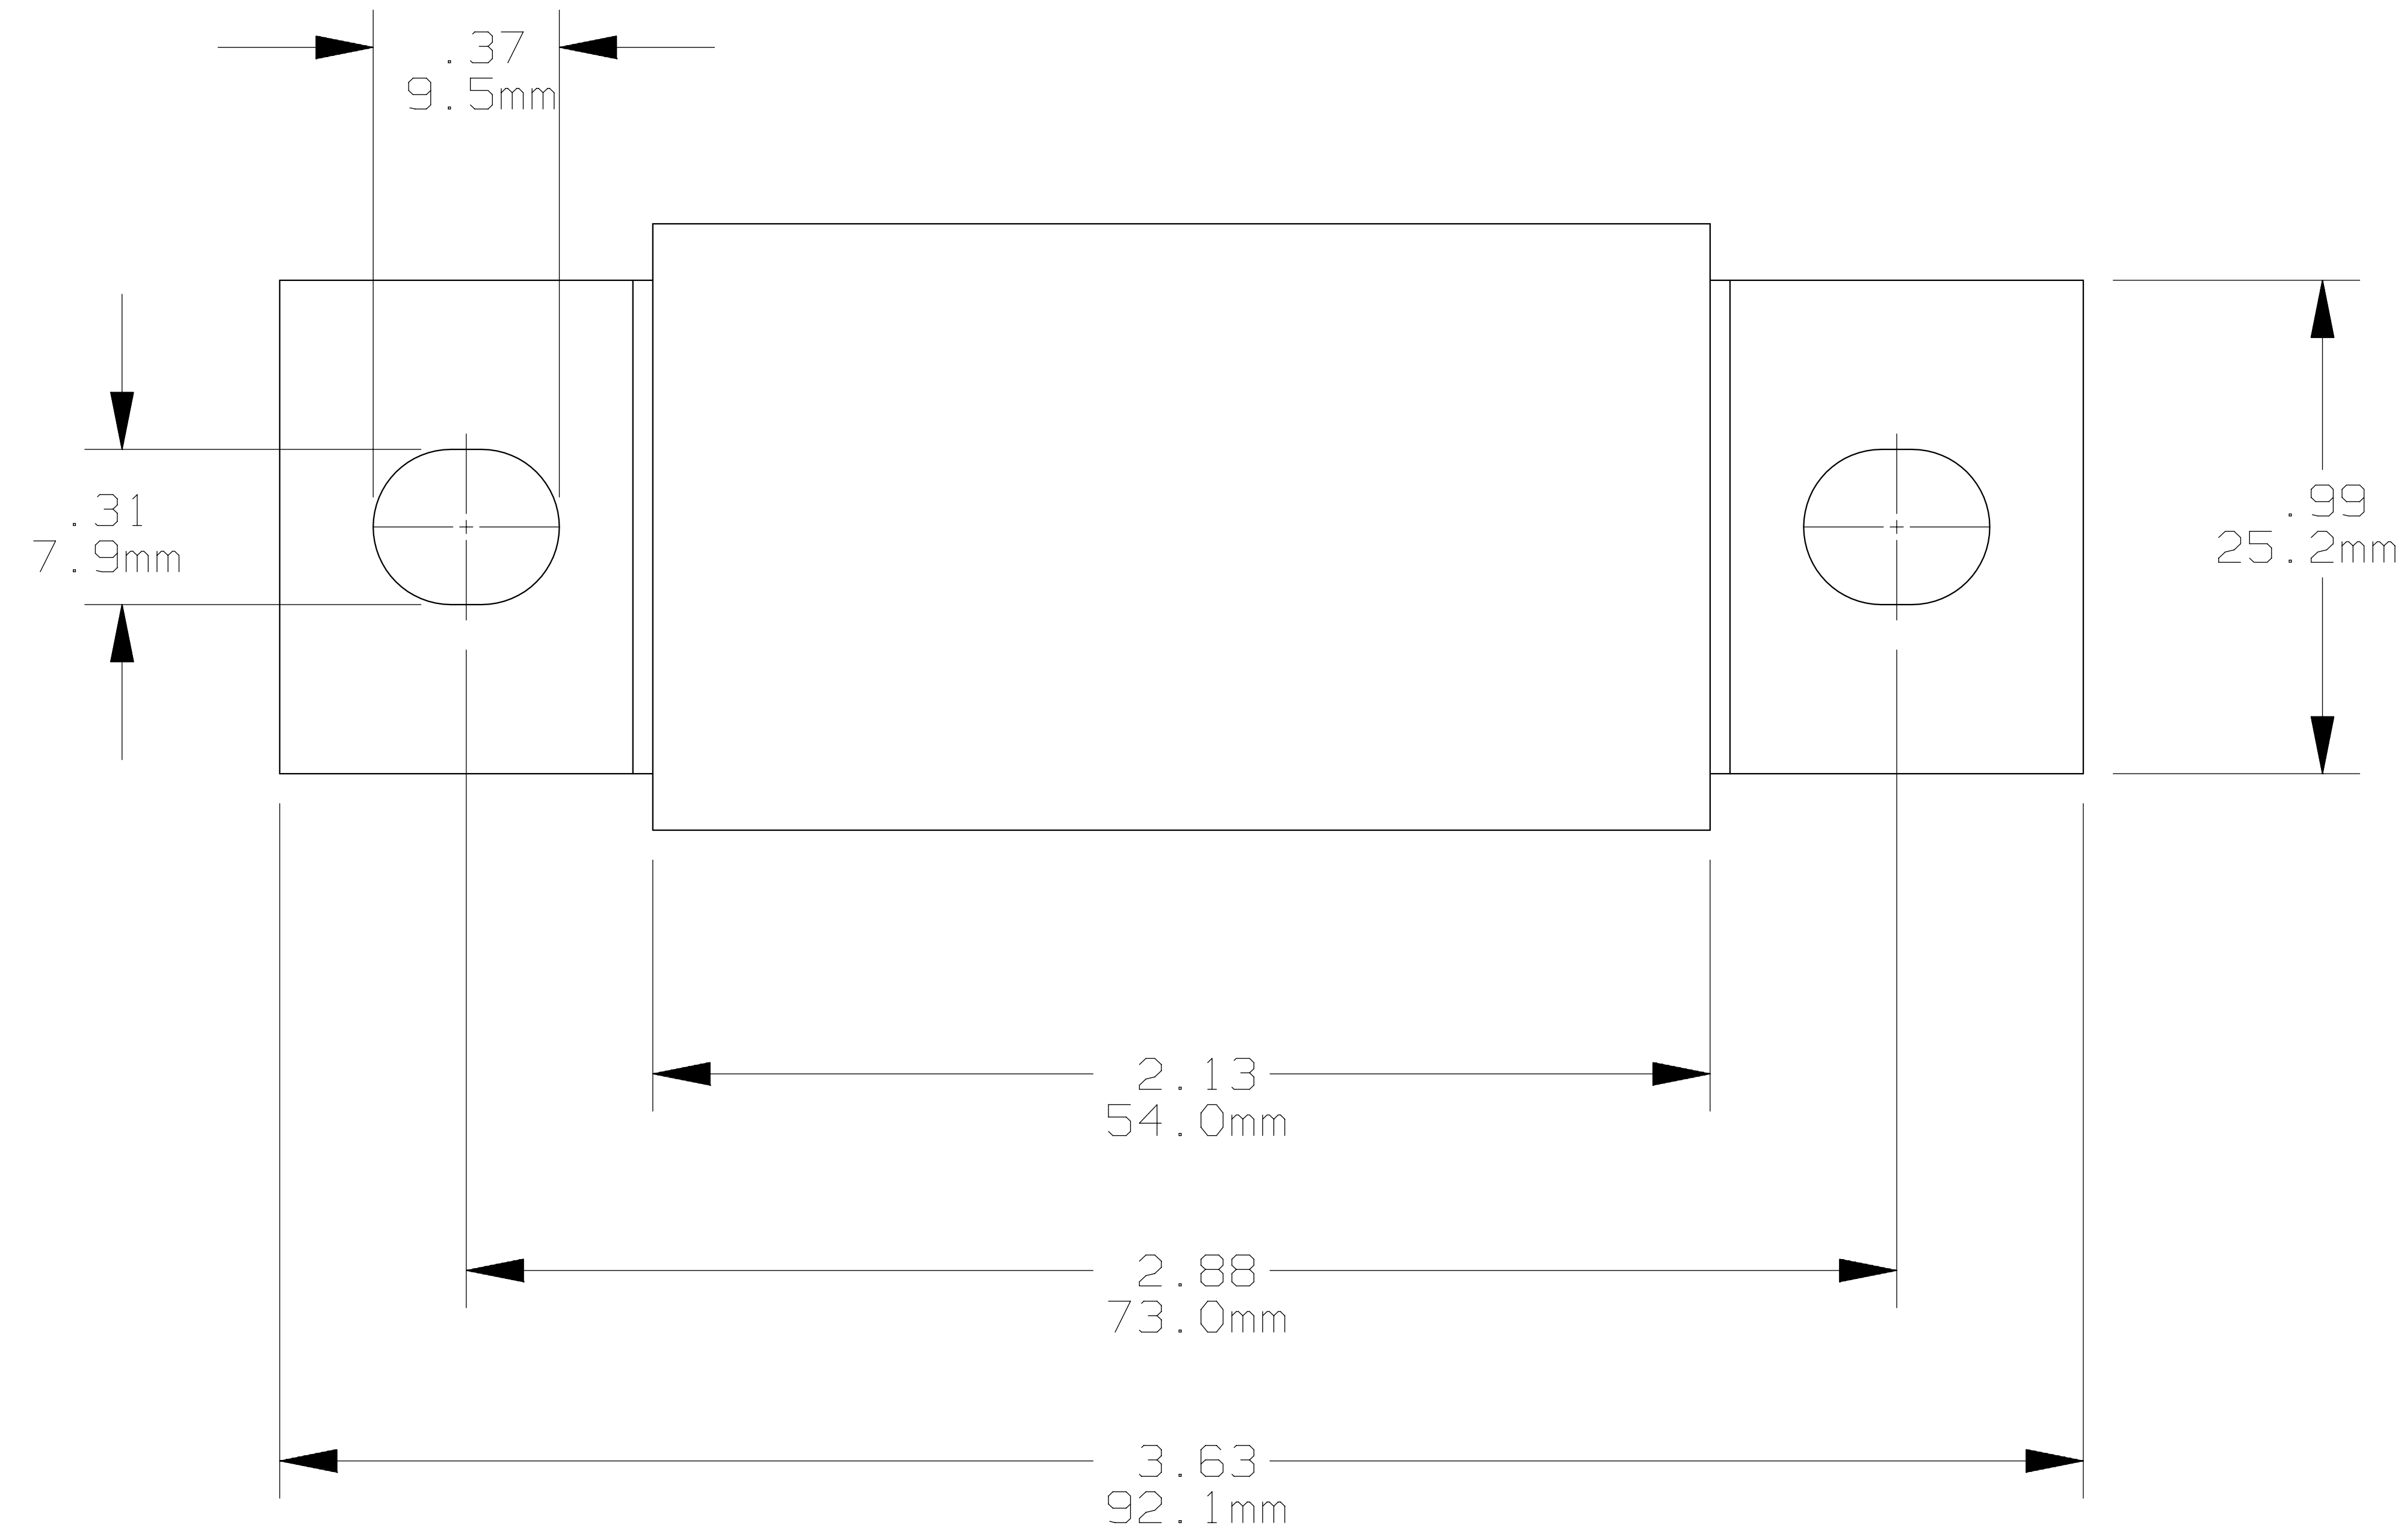

REV	DATE	ECO	DESCRIPTION	BY	CK	APP
C	1-24-06	NA	REDRAWN-WAS ON 14043 REV B	LDB	NA	NA

MERSEN USA NEWBURYPORT-MA, LLC
 374 MERRIMAC STREET
 NEWBURYPORT, MA 01950

A50P(125-200)-4
 FORM 101
 125-200A 500V

OUTLINE DIMENSIONS
 NOT TO BE USED FOR PRODUCTION

701253

PRODUCT MANAGER
 SIGN:
 DATE:

DESIGN ENGINEER
 SIGN:
 DATE: