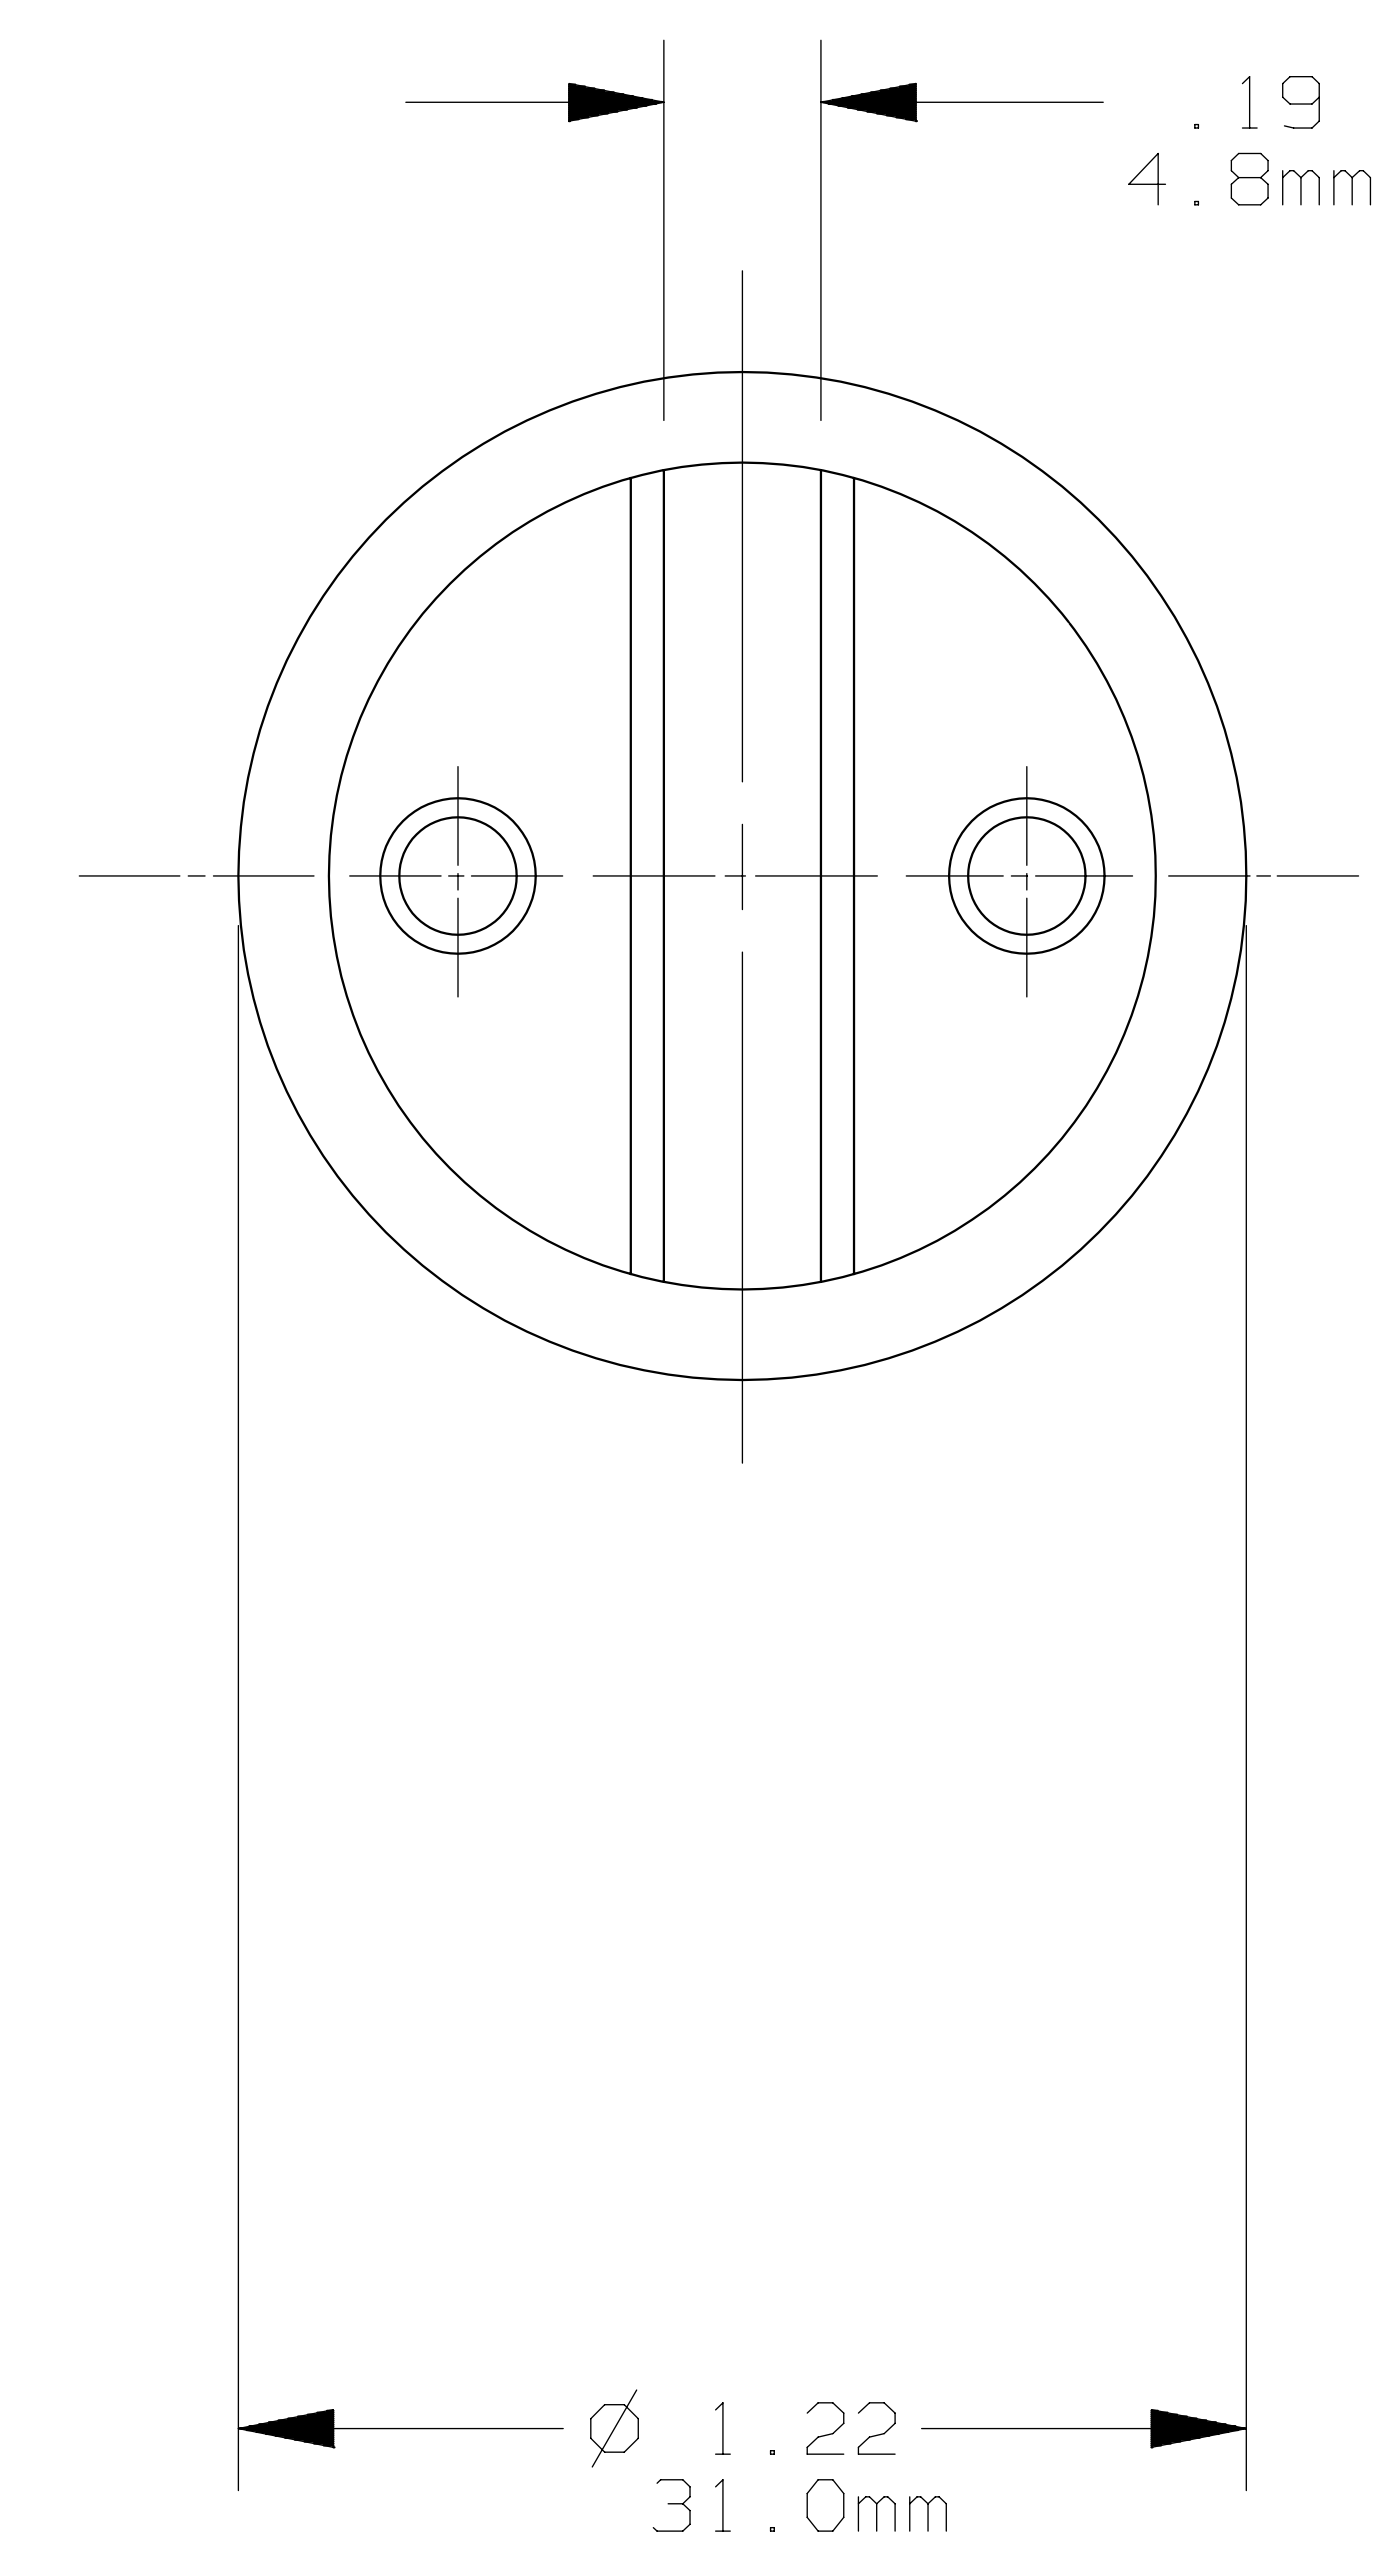

REV	DATE	ECO	DESCRIPTION	BY	CK	APP
C	1-24-06	NA	REDRAWN-WAS ON 14043 REV B	LDB	NA	NA

MERSEN USA NEWBURYPORT-MA, LLC
 374 MERRIMAC STREET
 NEWBURYPORT, MA 01950

A50P(125-200)-4
 FORM 101
 125-200A 500V

OUTLINE DIMENSIONS
 NOT TO BE USED FOR PRODUCTION

701253

PRODUCT MANAGER
 SIGN:
 DATE:

DESIGN ENGINEER
 SIGN:
 DATE: