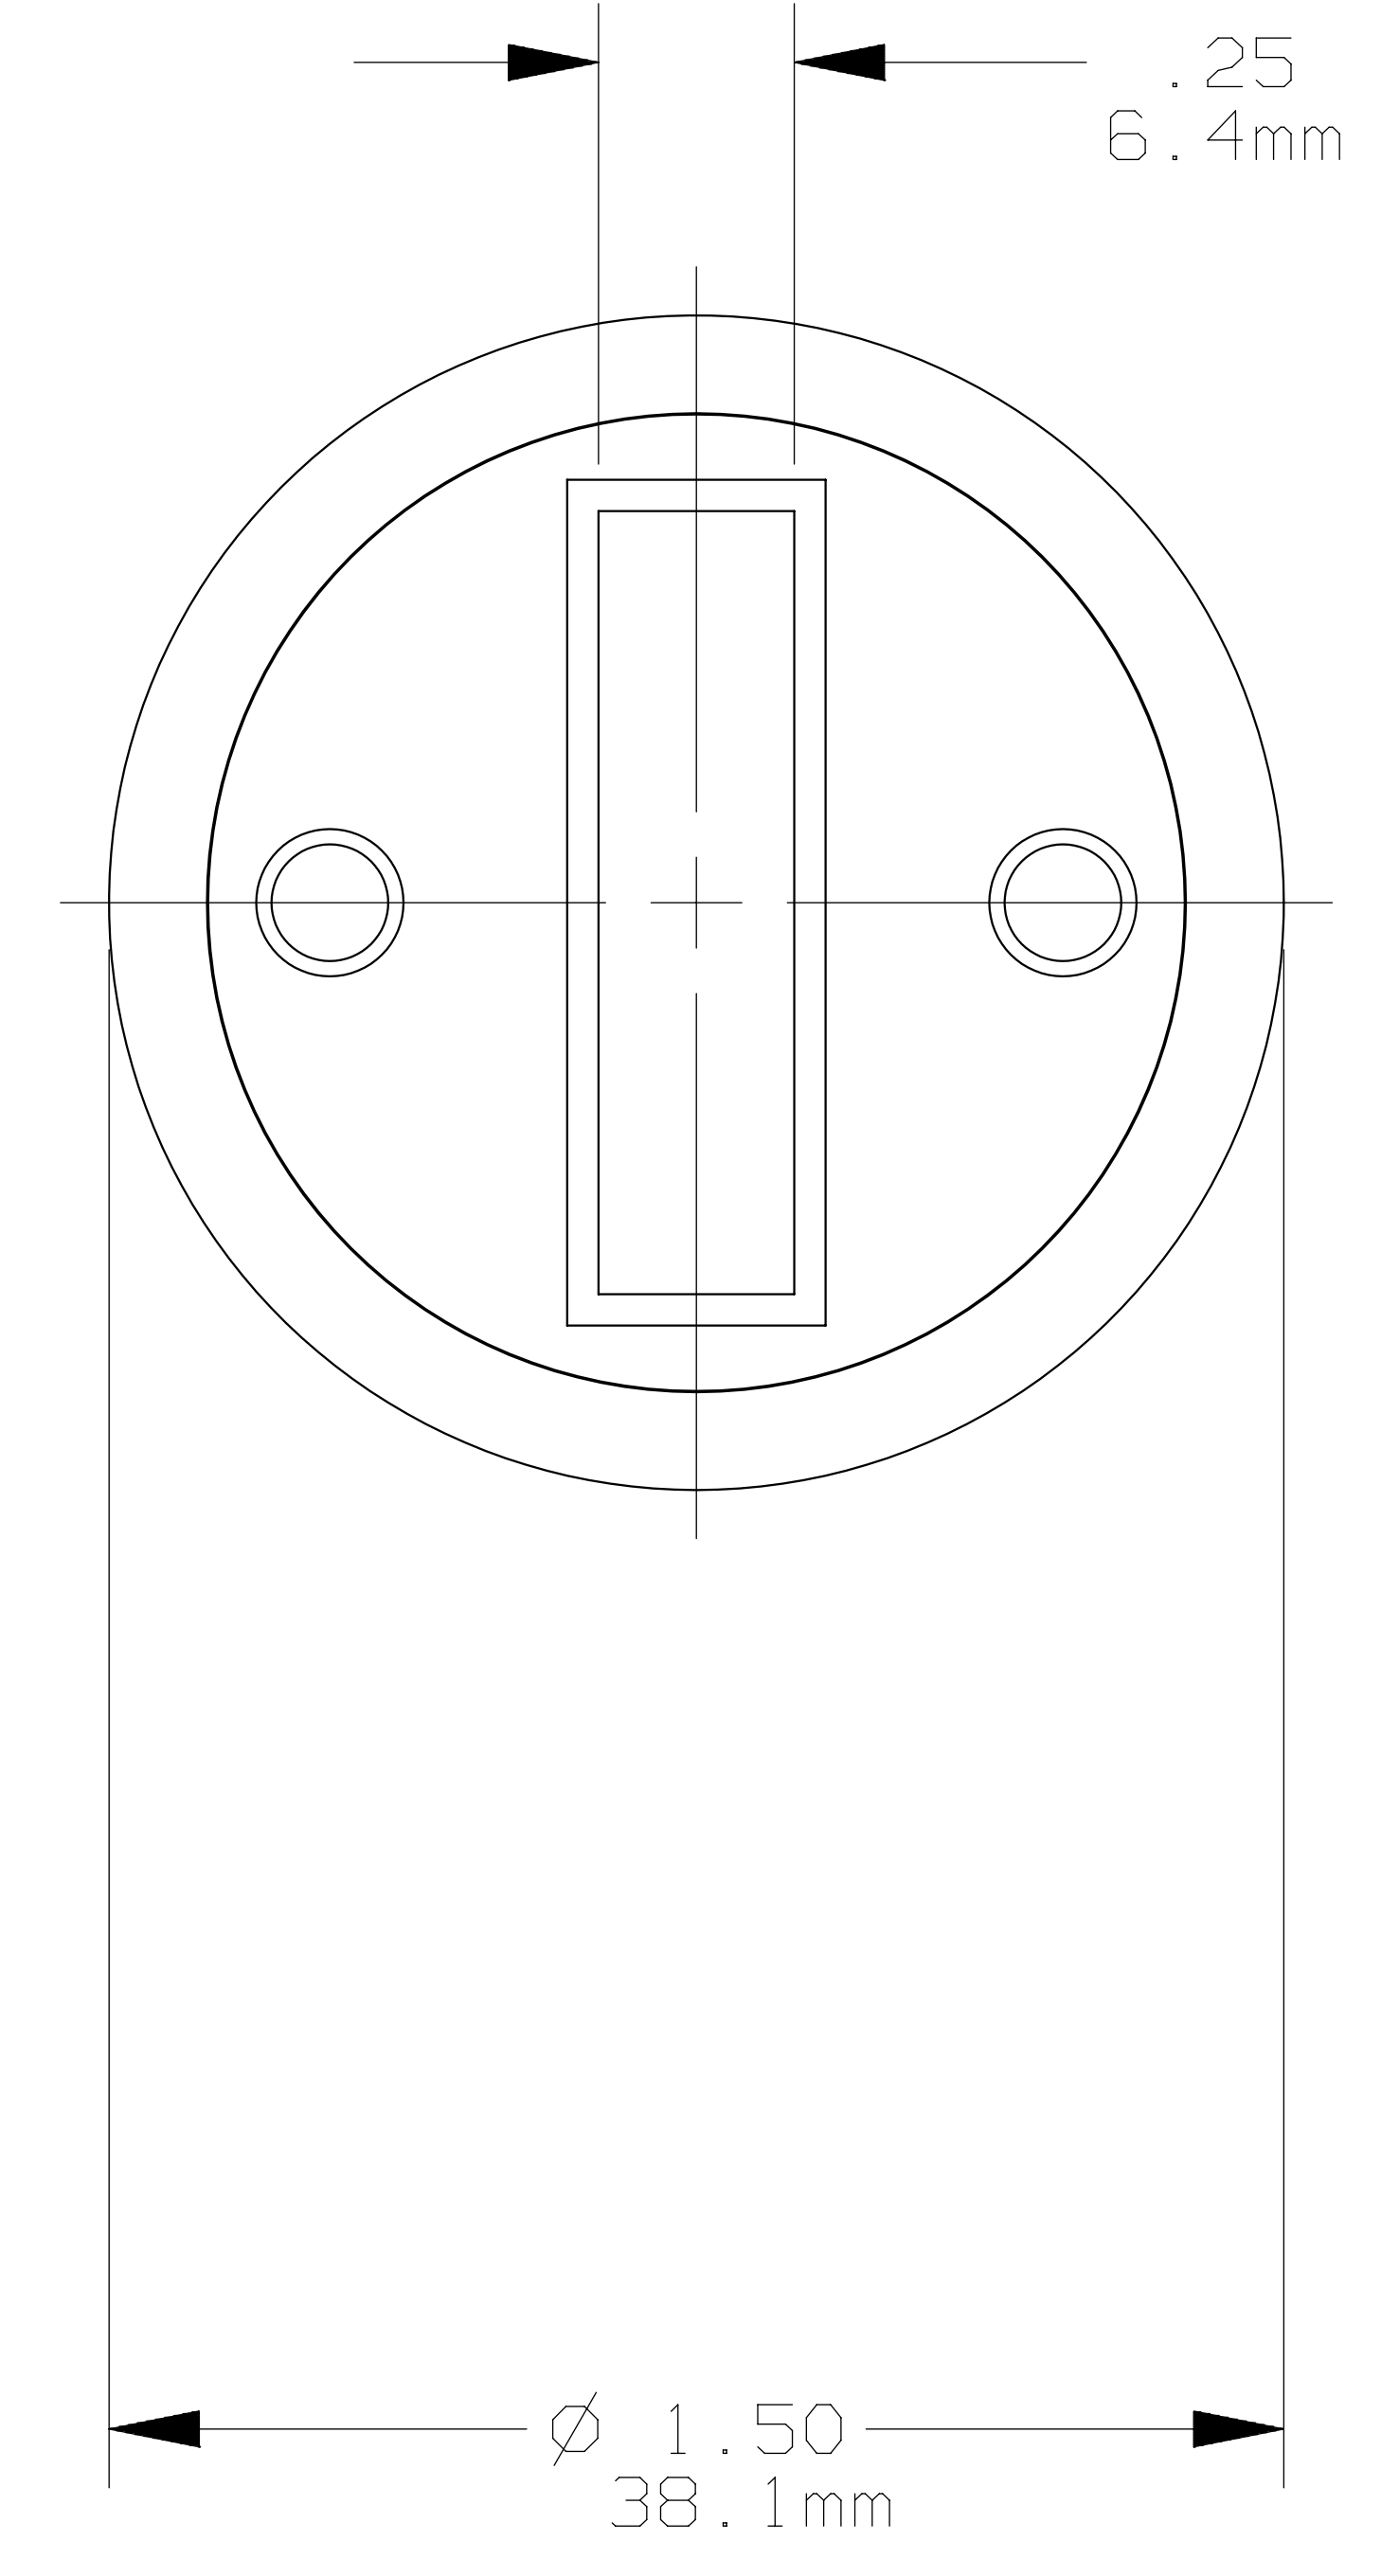

REV	DATE	ECO	DESCRIPTION	BY	CK	APP
C	1-24-06	NA	REDRAWN-WAS ON 14043 REV B	LDB	NA	NA

MERSEN USA NEWBURYPORT-MA, LLC
 374 MERRIMAC STREET
 NEWBURYPORT, MA 01950

A50P(225-400)-4

OUTLINE DIMENSIONS
 NOT TO BE USED FOR PRODUCTION

PRODUCT MANAGER

DESIGN ENGINEER

FORM 101

SIGN:
 DATE:

SIGN:
 DATE:

225-400A 500V

701254