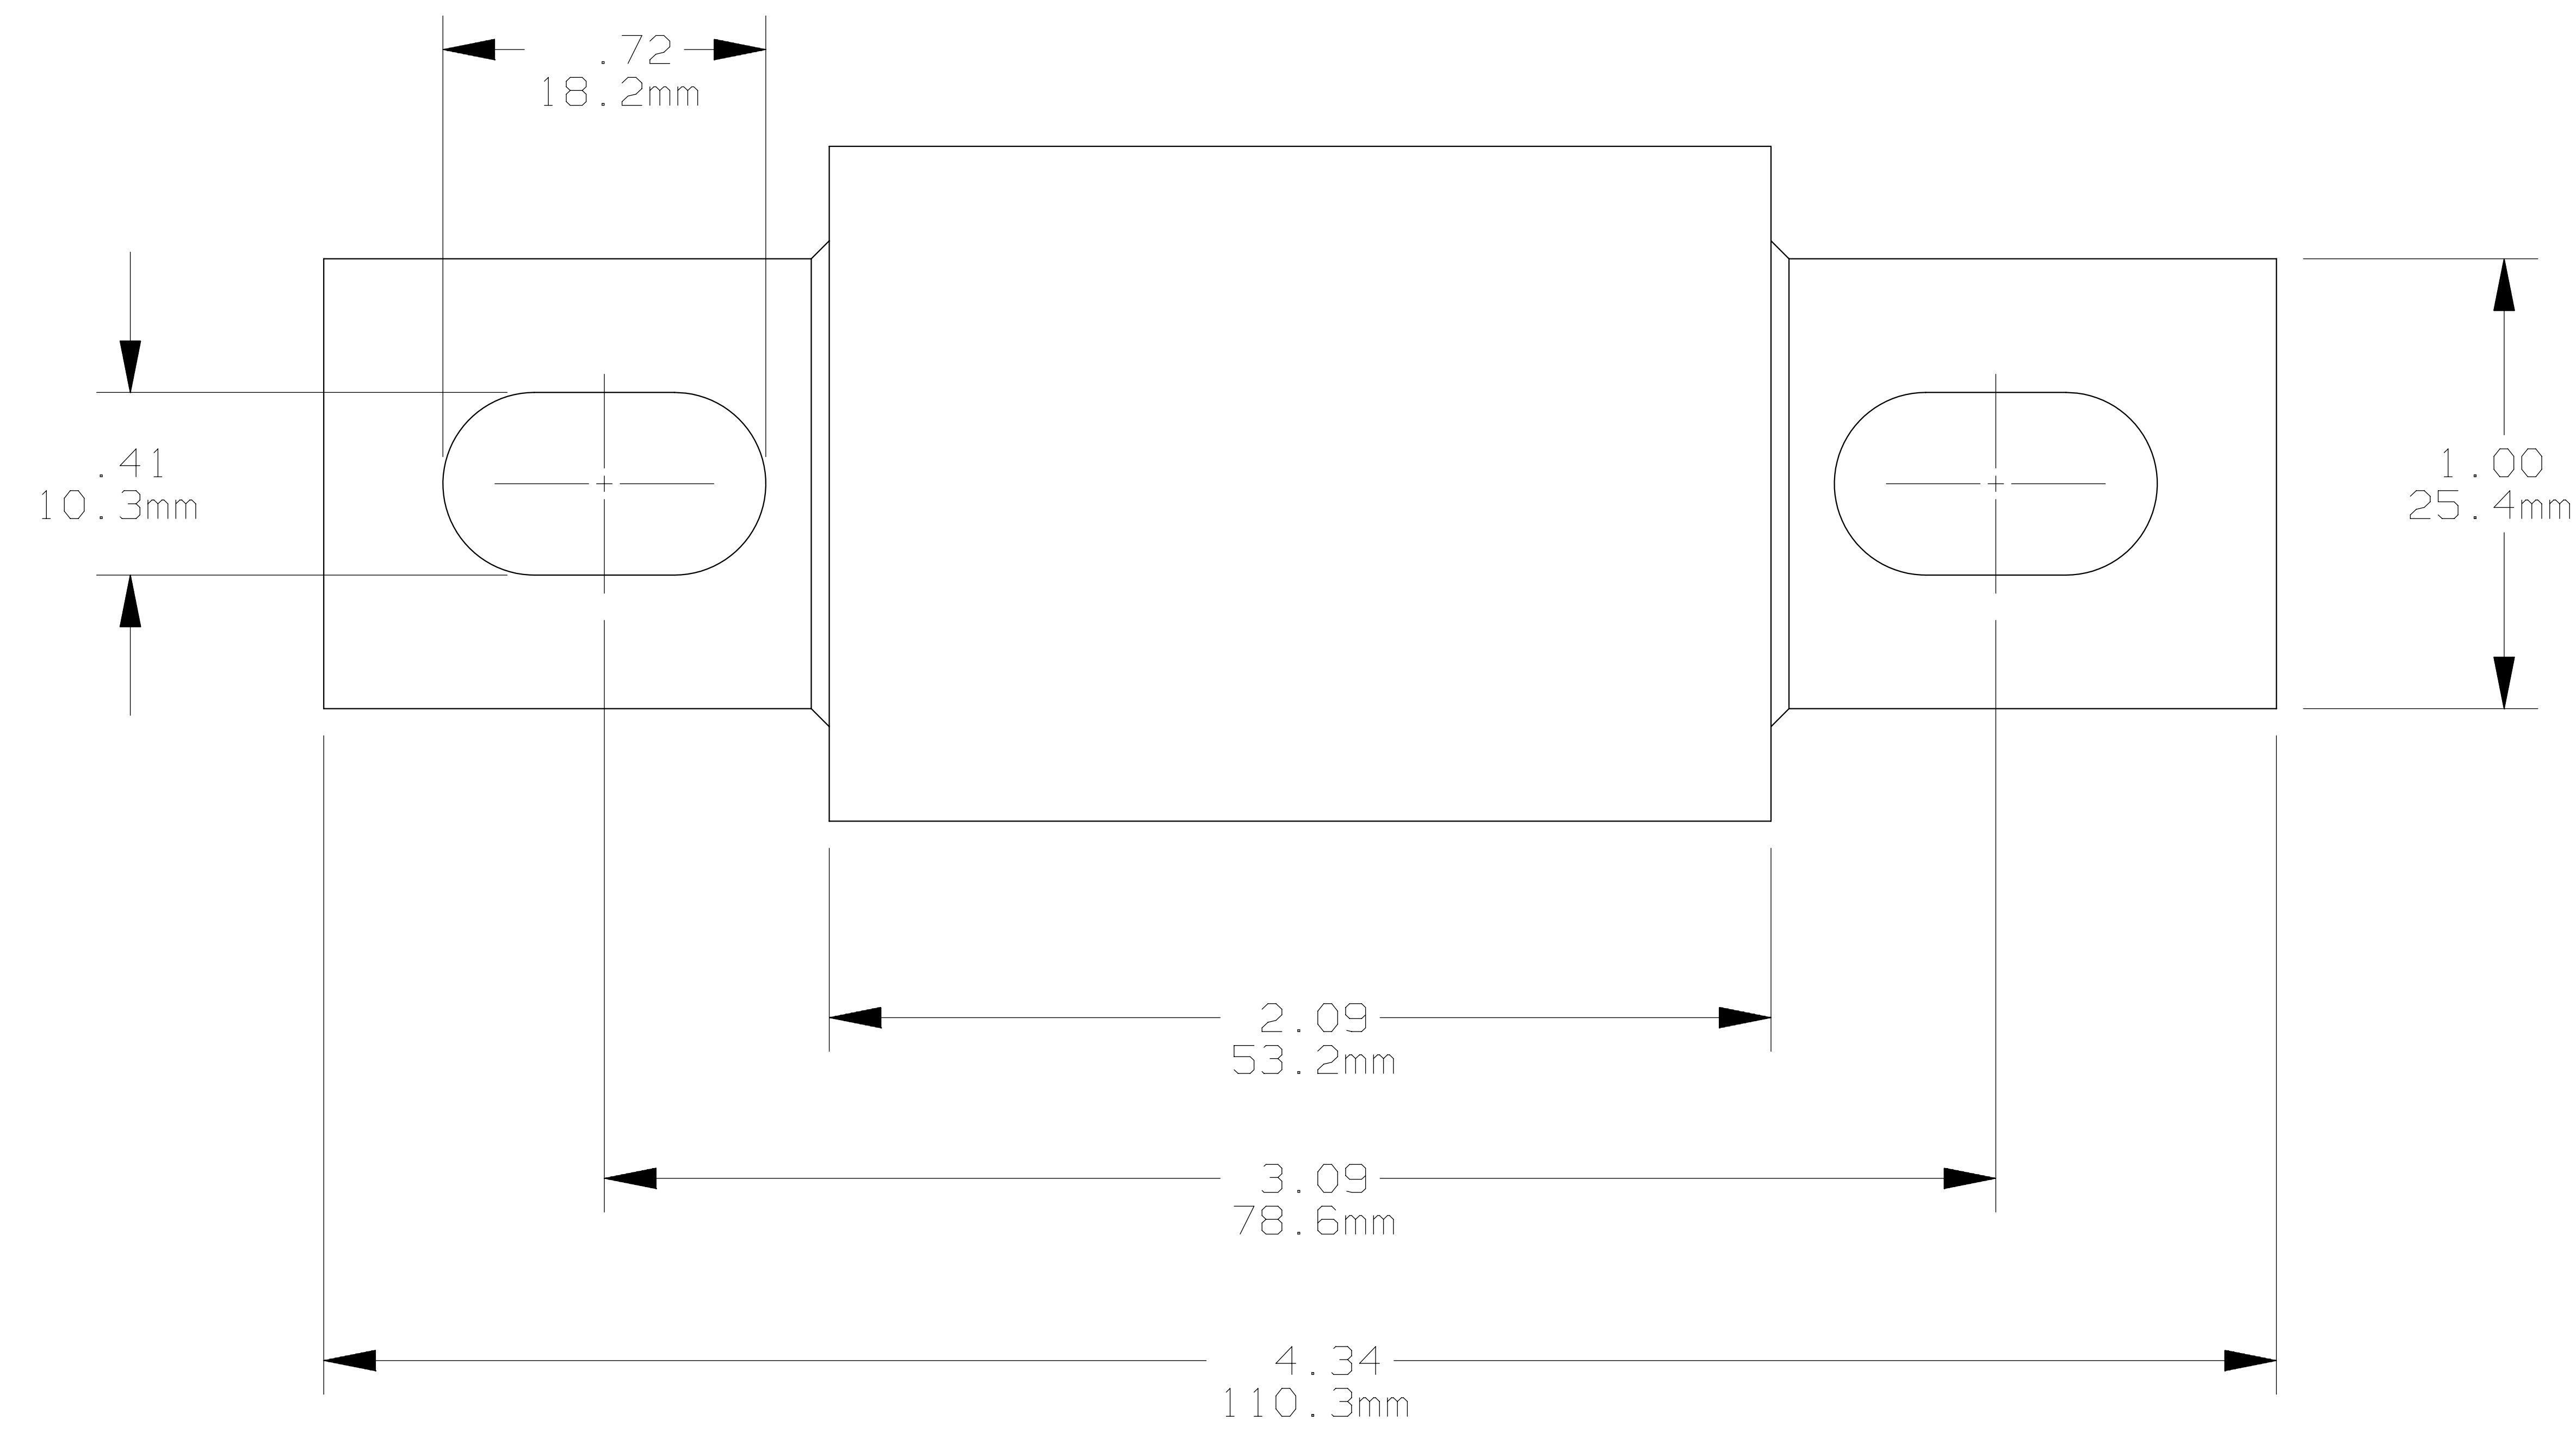

REV	DATE	ECO	DESCRIPTION	BY	CK	APP
C	1-24-06	NA	REDRAWN-WAS ON 14043 REV B	LDB	NA	NA

MERSEN USA NEWBURYPORT-MA, LLC
 374 MERRIMAC STREET
 NEWBURYPORT, MA 01950

A50P(225-400)-4

OUTLINE DIMENSIONS
 NOT TO BE USED FOR PRODUCTION

PRODUCT MANAGER

DESIGN ENGINEER

FORM 101

SIGN:
 DATE:

SIGN:
 DATE:

225-400A 500V

701254