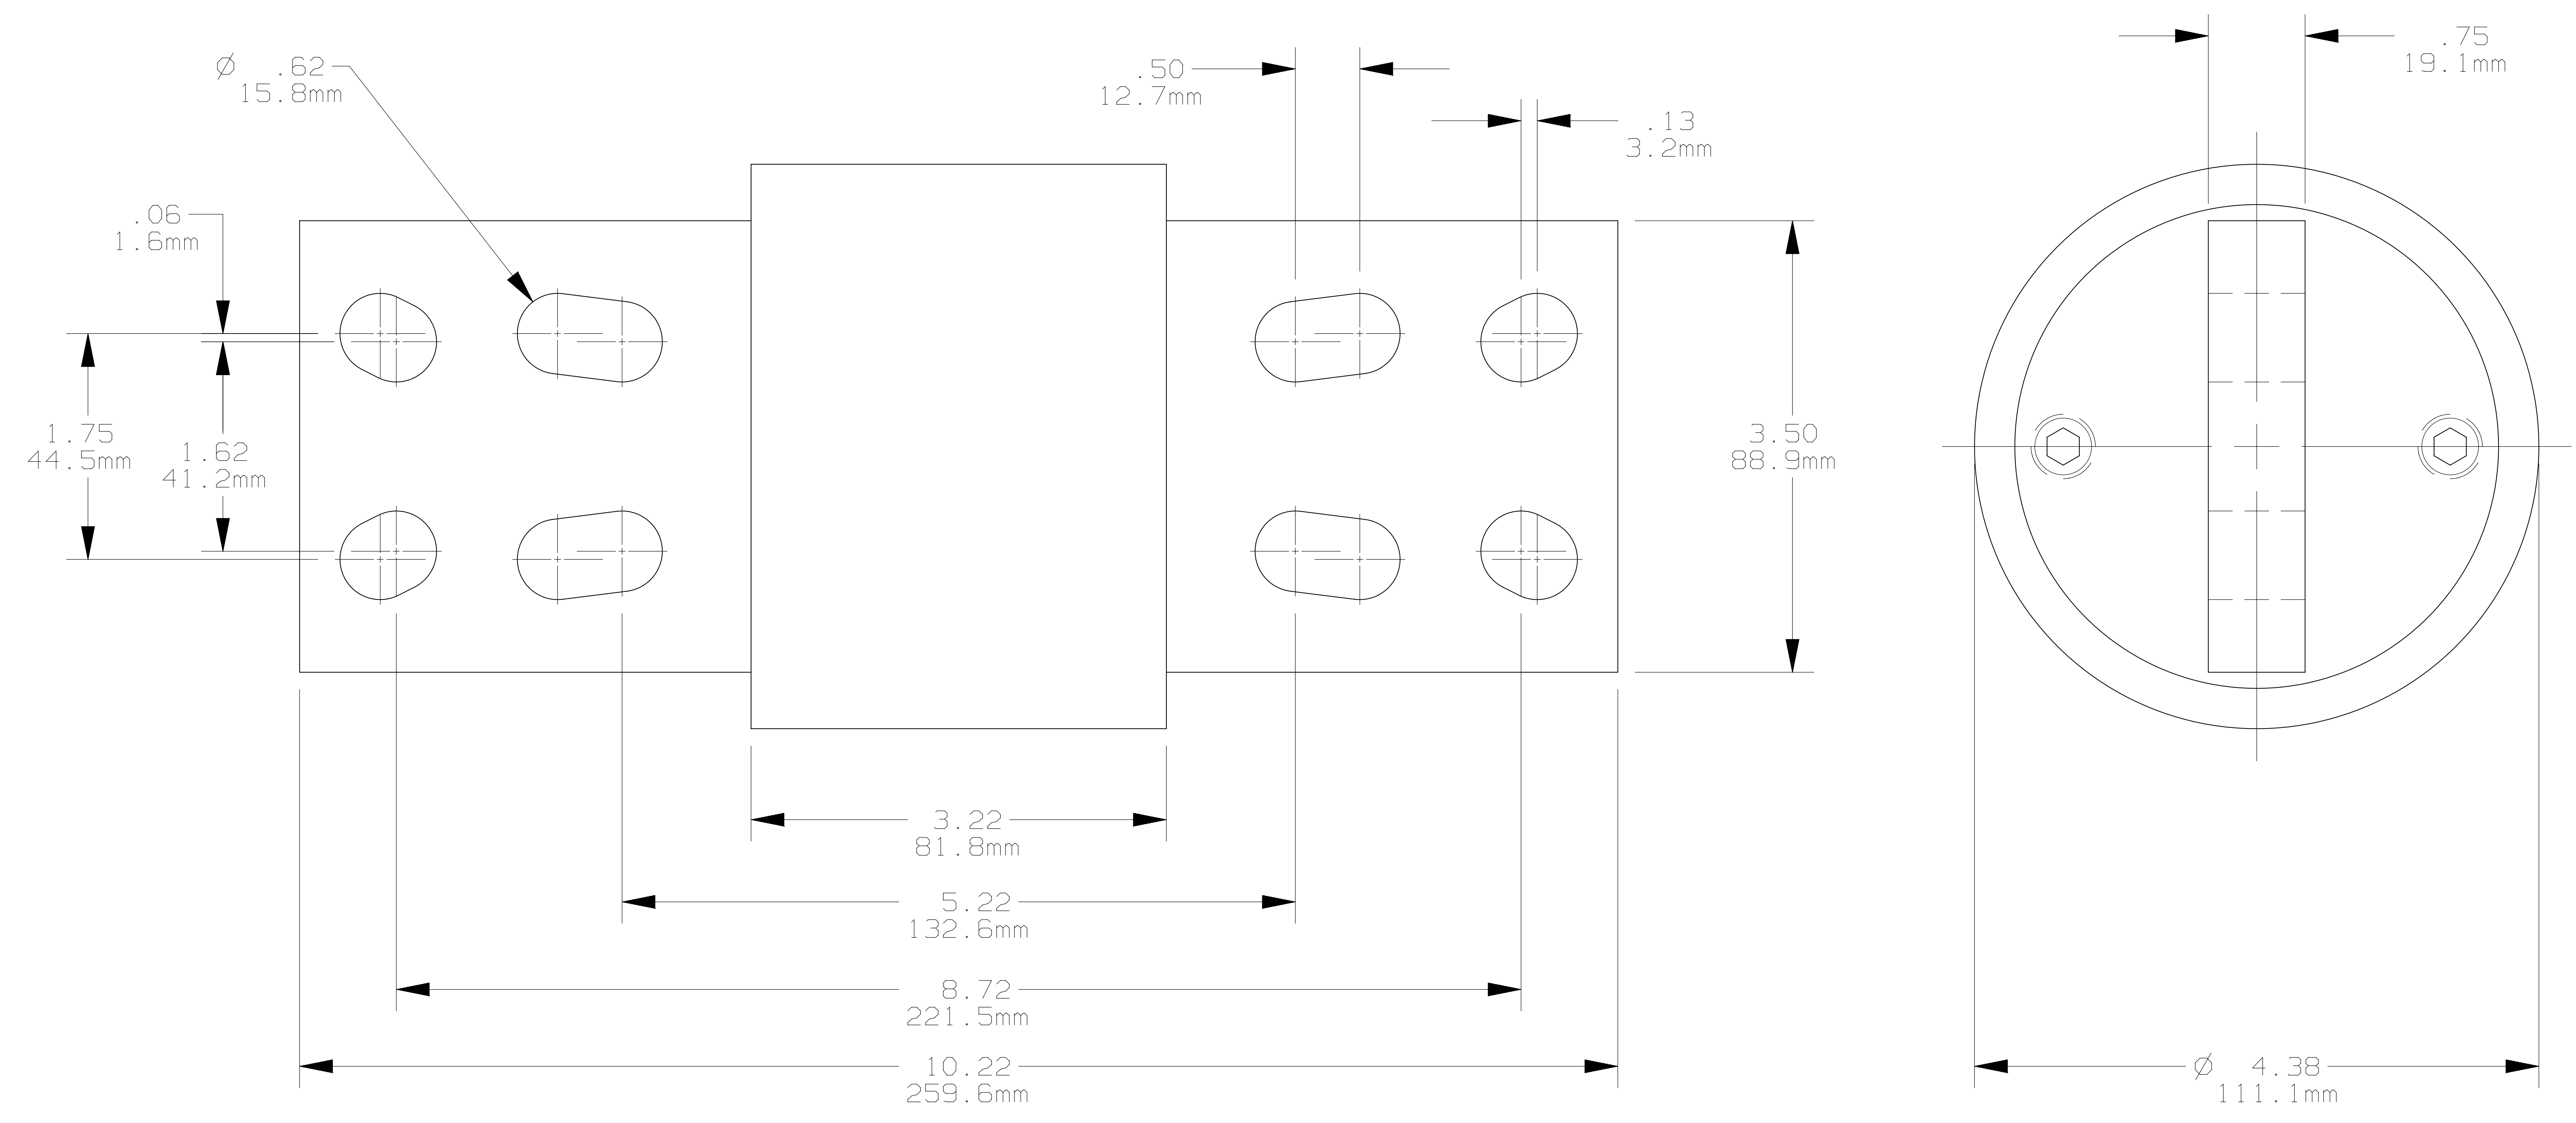

REV	DATE	ECO	DESCRIPTION	BY	CK	APP
C	1-24-06	NA	REDRAWN-WAS ON 14043 REV B	LDB	NA	NA

MERSEN USA NEWBURYPORT-MA, LLC
 374 MERRIMAC STREET
 NEWBURYPORT, MA 01950

A50P(1400-1600)-4
 FORM 101
 1400-1600A 500V

OUTLINE DIMENSIONS
 NOT TO BE USED FOR PRODUCTION

701258

PRODUCT MANAGER
 SIGN:
 DATE:

DESIGN ENGINEER
 SIGN:
 DATE: