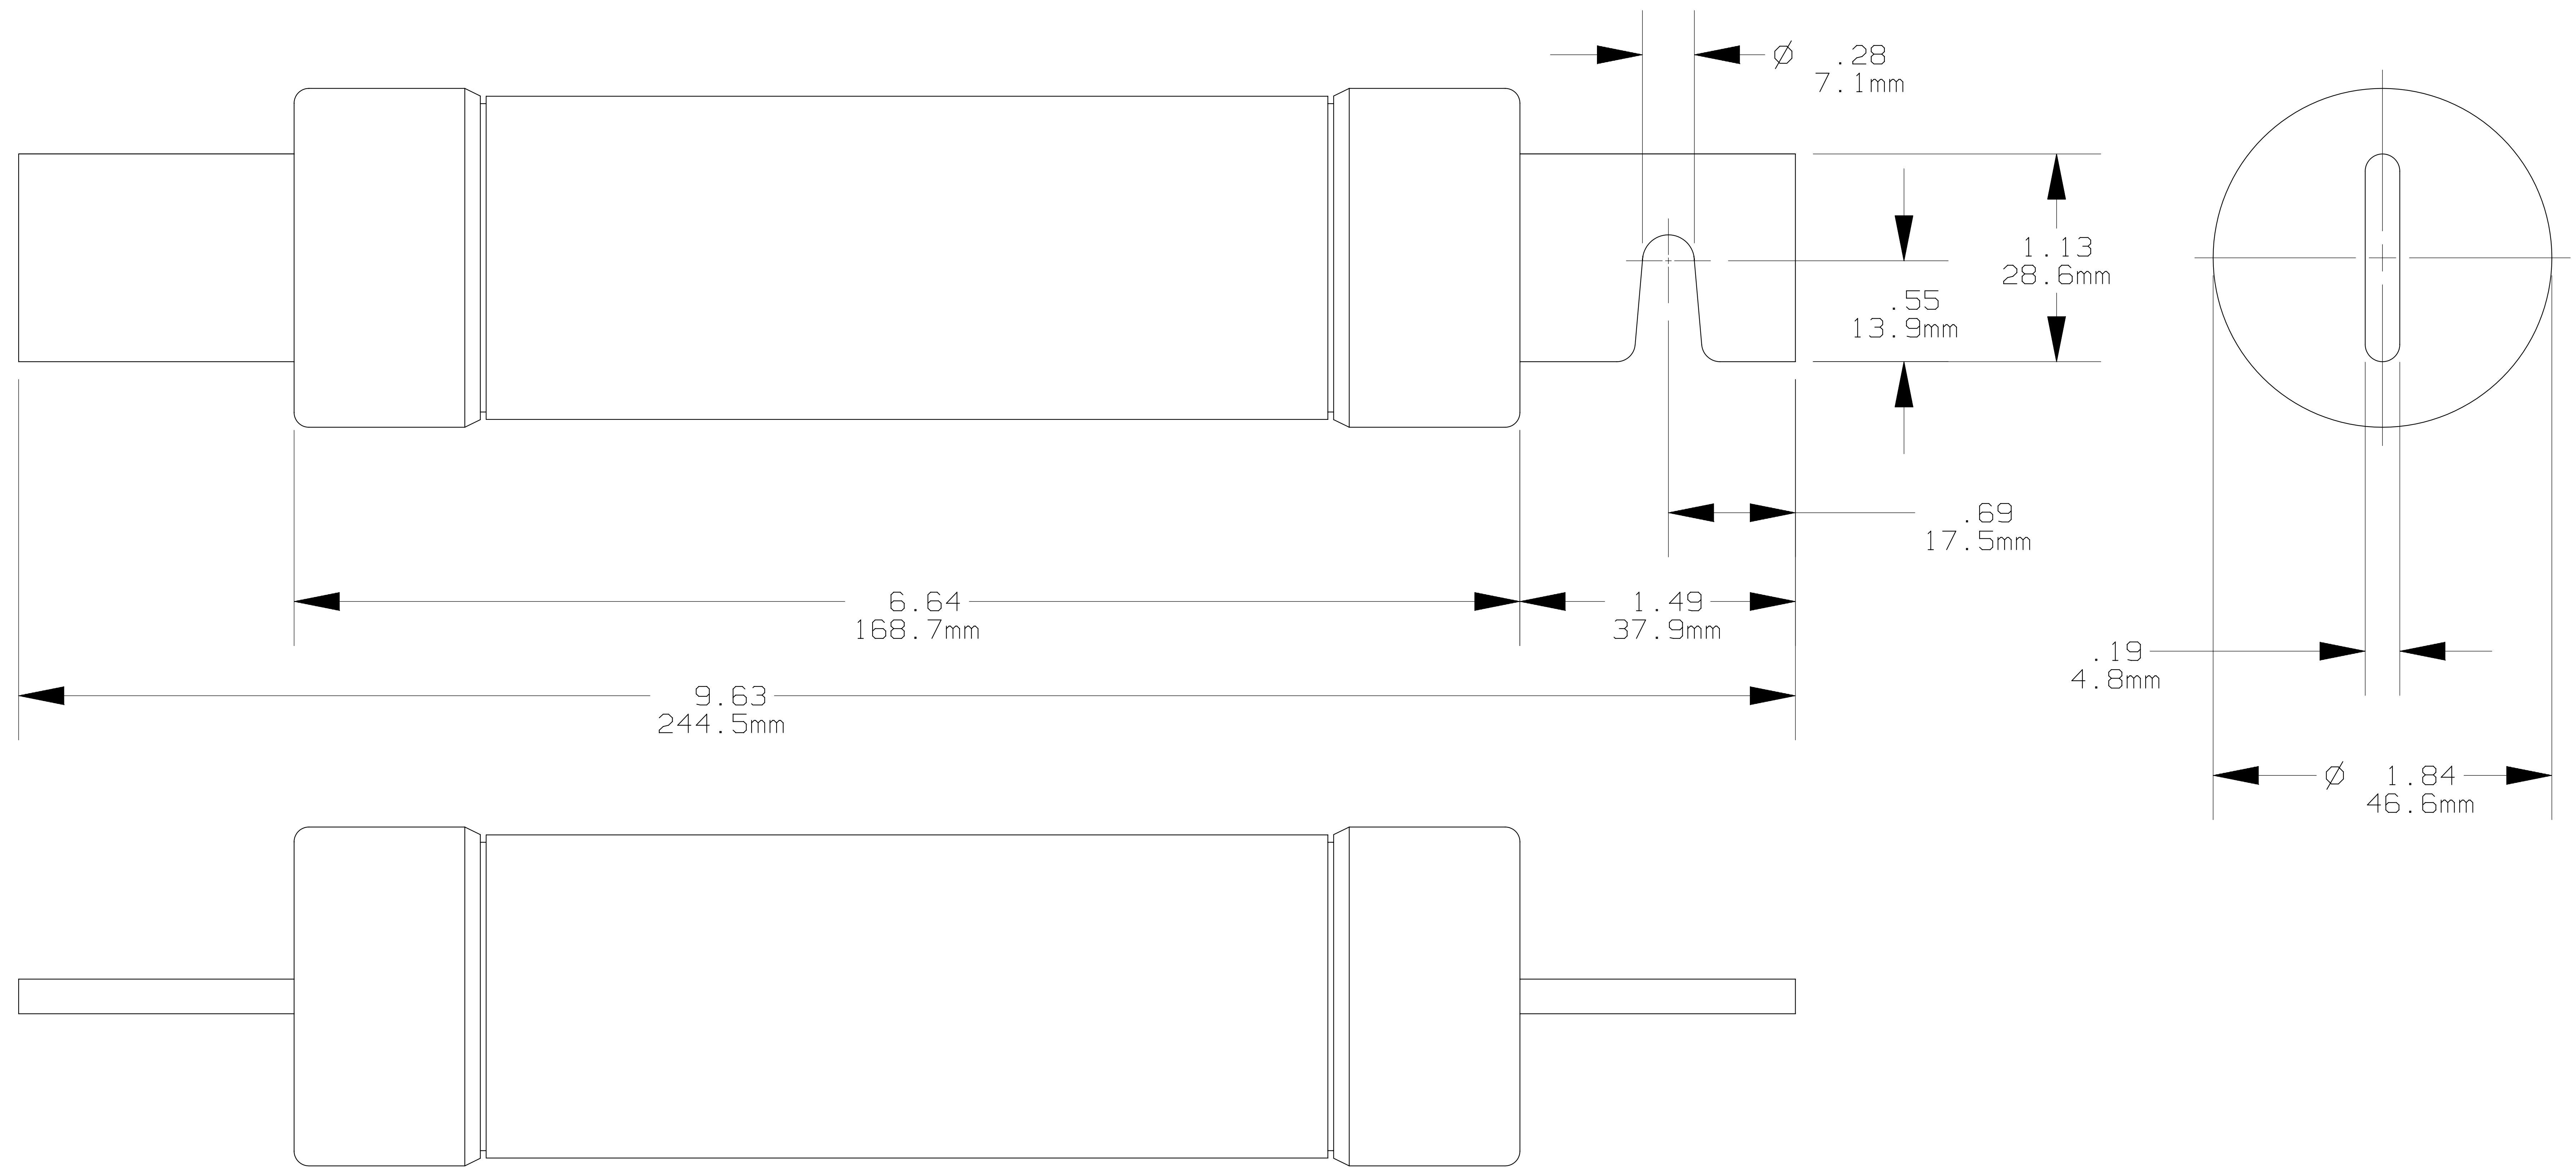

REV	DATE	ECO	DESCRIPTION	BY	CK	APP
-	2/12/08	NA	INITIAL RELEASE	LDB	NA	(SEE ECO)

merse

MERSEN USA NEWBURYPORT-MA, LLC
374 MERRIMAC STREET
NEWBURYPORT, MA 01950

TRS(125-200)RDC

OUTLINE DIMENSIONS
NOT TO BE USED FOR PRODUCTION

PRODUCT MANAGER

DESIGN ENGINEER

TRIONIC

CLASS RK5

SIGN:

SIGN:

125-200A

600VDC