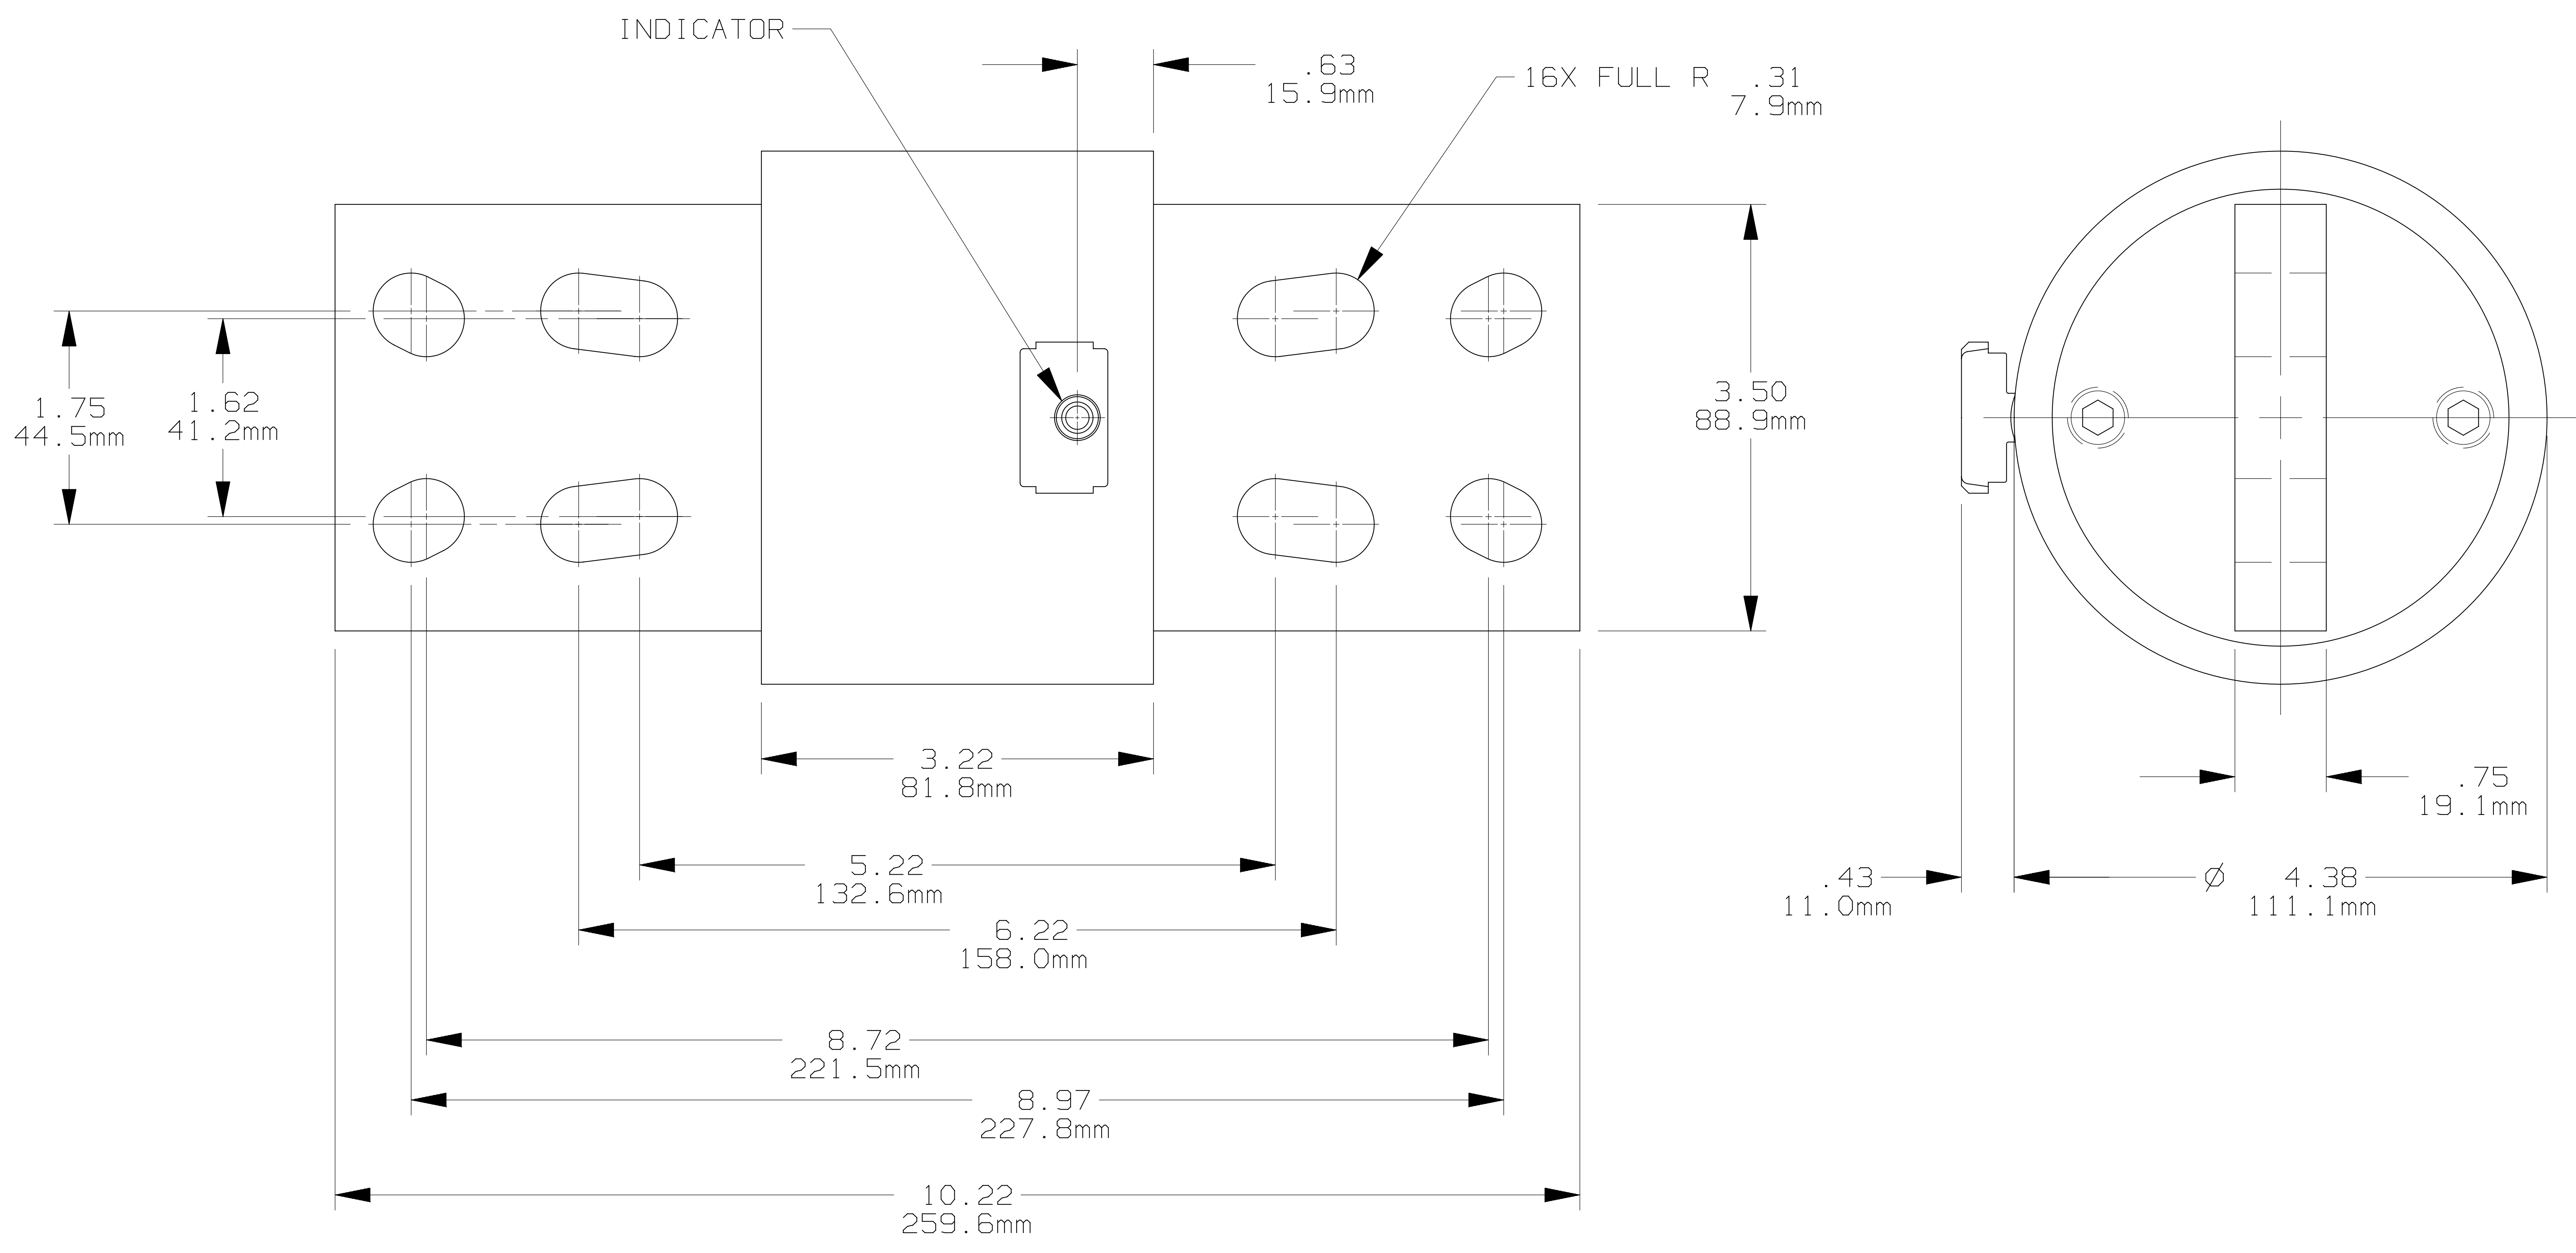

REV	DATE	ECO	DESCRIPTION	BY	CK	APP
-	10-9-08	NA	INITIAL RELEASE	LDB	NA	NA

MERSEN USA NEWBURYPORT-MA, LLC
 374 MERRIMAC STREET
 NEWBURYPORT, MA 01950

A50P(1400-1600)-4TA

OUTLINE DIMENSIONS
 NOT TO BE USED FOR PRODUCTION

PRODUCT MANAGER

DESIGN ENGINEER

FORM 101

SIGN:
DATE:

SIGN:
DATE:

1400A - 1600A 500V

701459