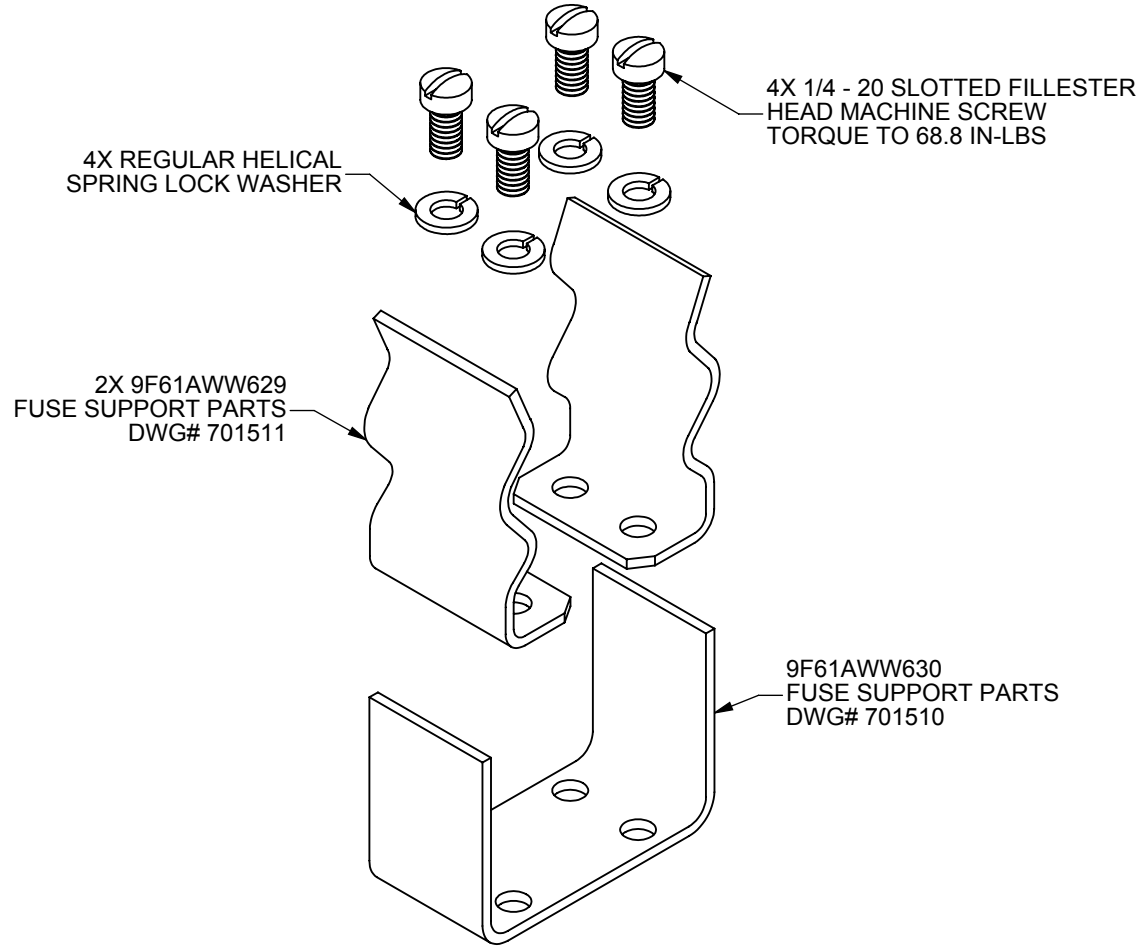

REV.	DATE	ECO	DESCRIPTION	BY	CK	APP
-	8/13/10	N/A	INITIAL RELEASE	RB	NA	N/A

DIMENSIONS IN [] ARE MILLIMETERS

MERSEN USA NEWBURYPORT-MA, LLC
374 MERRIMAC STREET
NEWBURYPORT, MA 01950

9F61BWW457
SP 2 IN. D CLIP

OUTLINE DIMENSIONS
NOT TO BE USED FOR PRODUCTION

701512

PRODUCT MANAGER

DESIGN ENGINEER

SIGN:

SIGN:

DATE:

DATE: