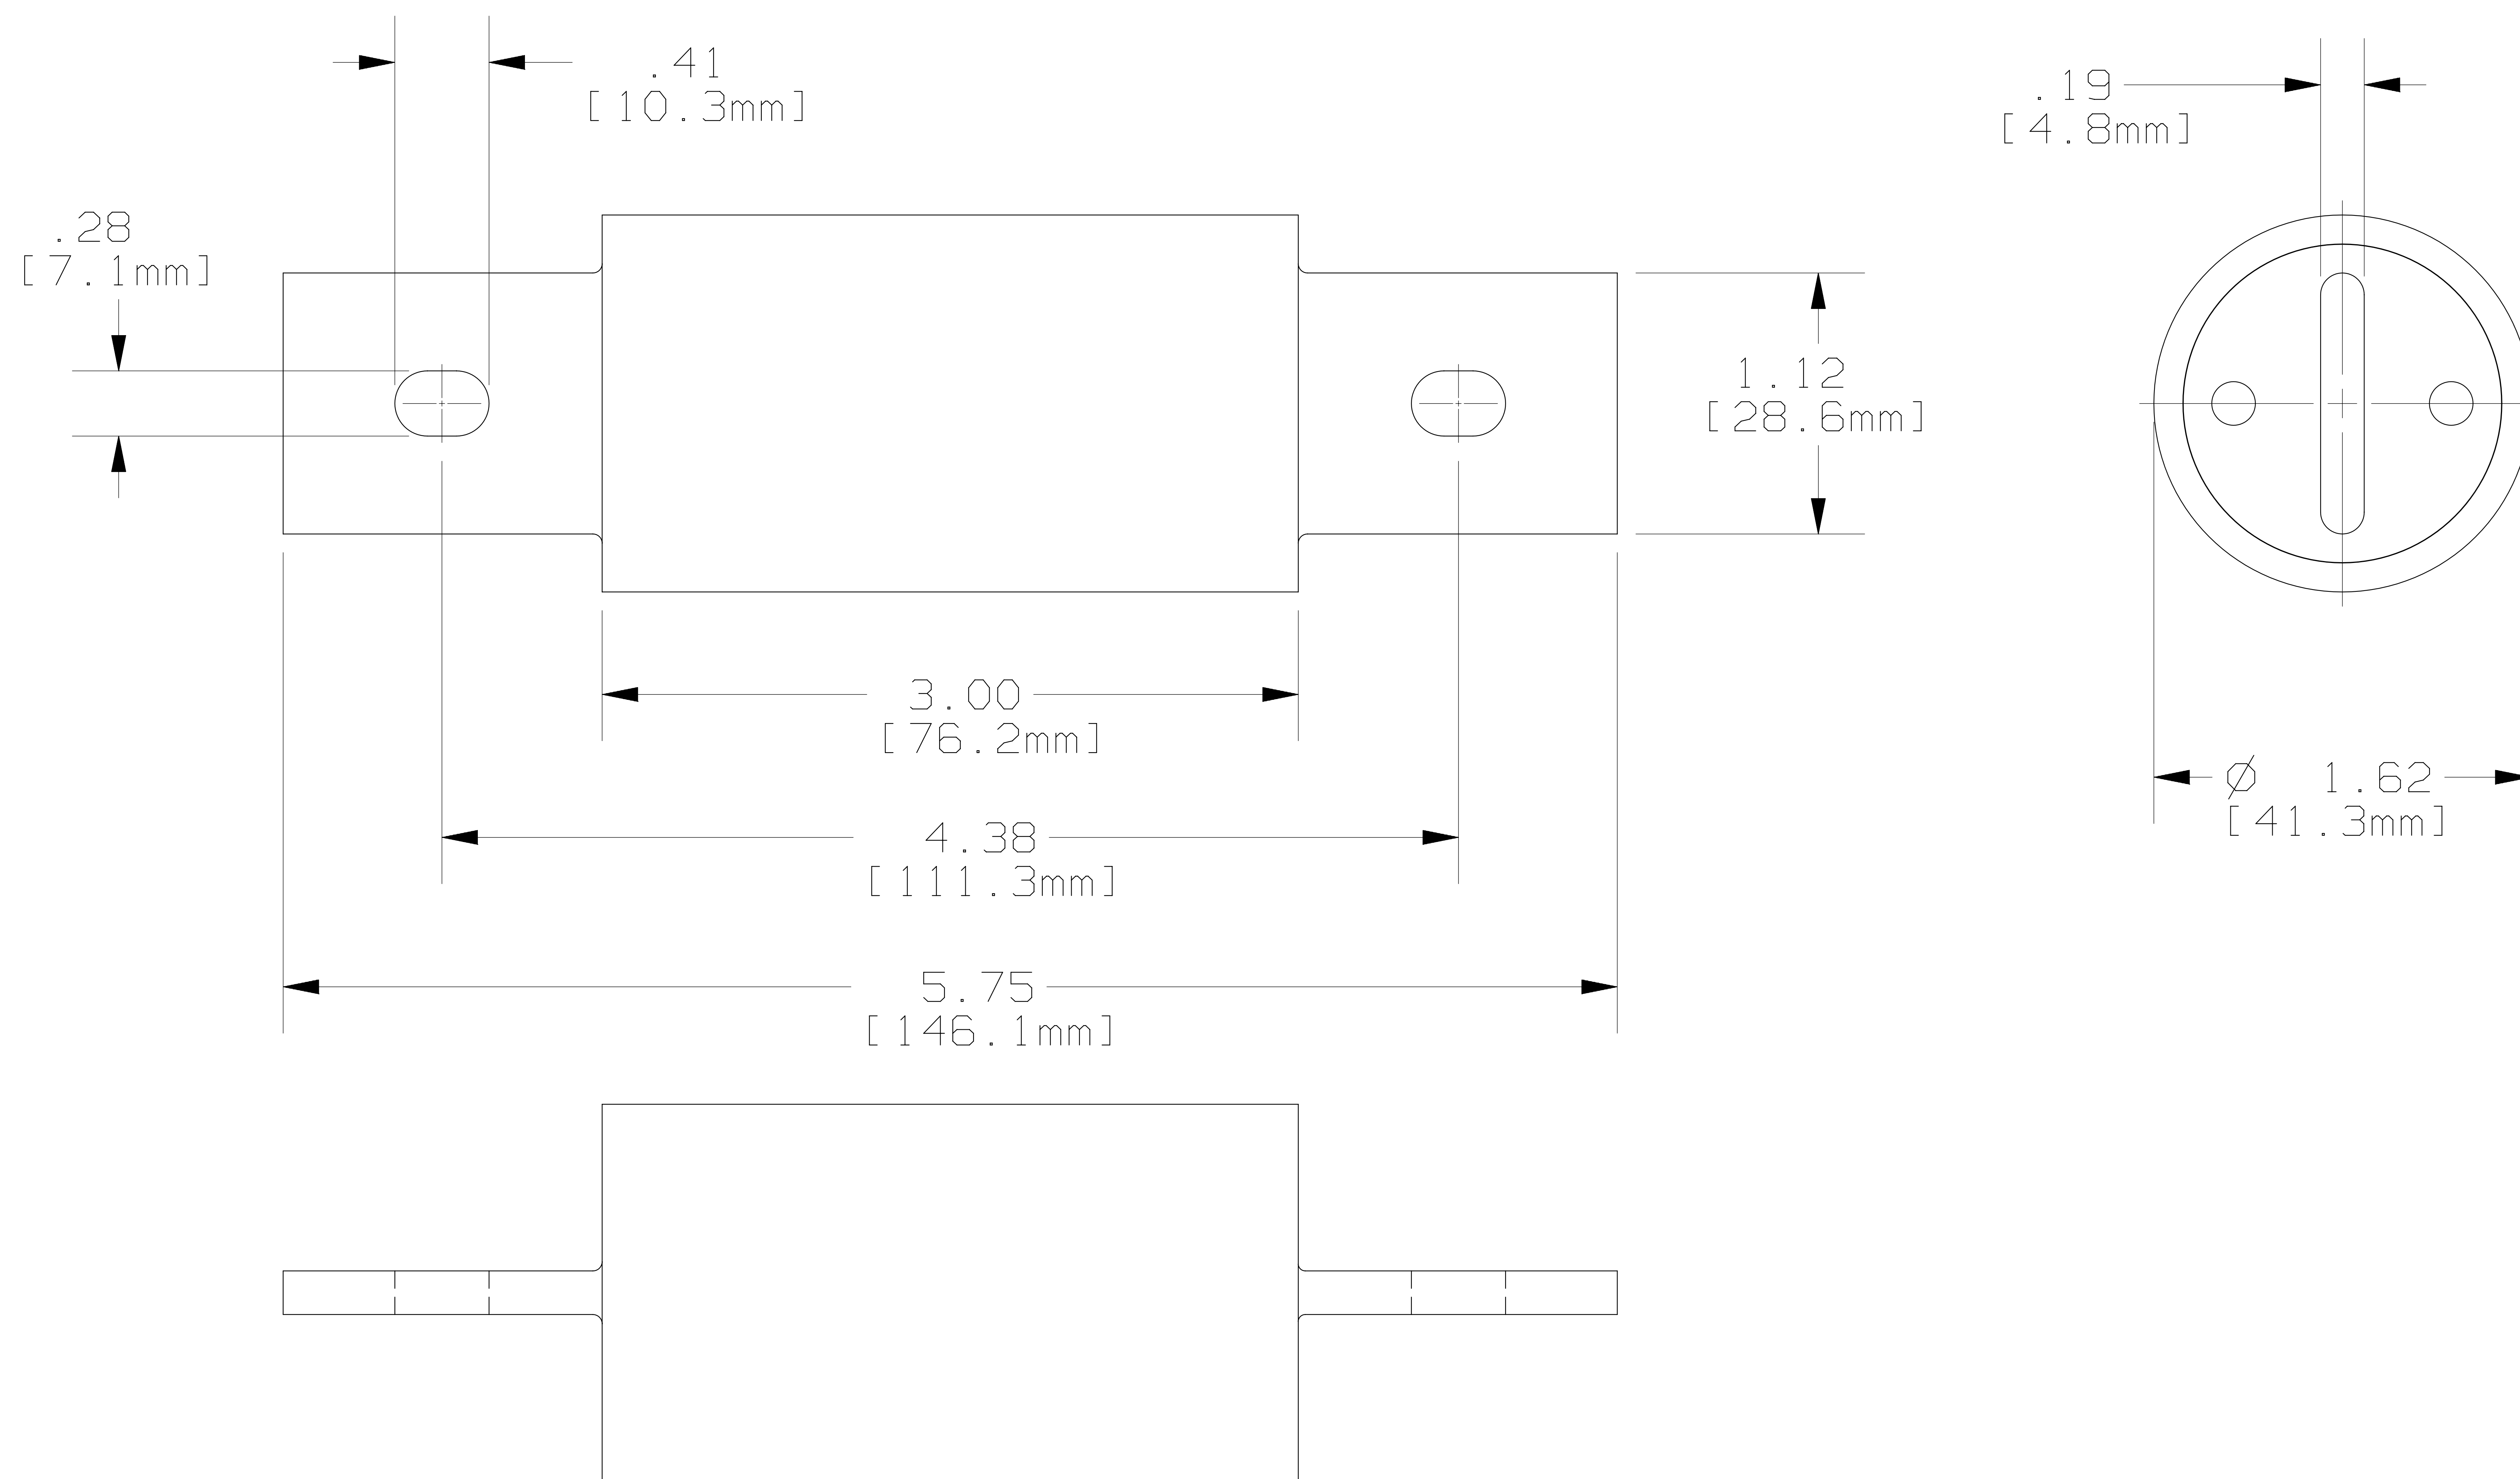

REV	DATE	ECO	DESCRIPTION	BY	CK	APP
-	8-26-10	NA	INITIAL RELEASE	LDB		(SEE ECO)

MERSEN USA NEWBURYPORT-MA, LLC  
 374 MERRIMAC STREET  
 NEWBURYPORT, MA 01950

HP6J(110-200)

OUTLINE DIMENSIONS  
 NOT TO BE USED FOR PRODUCTION