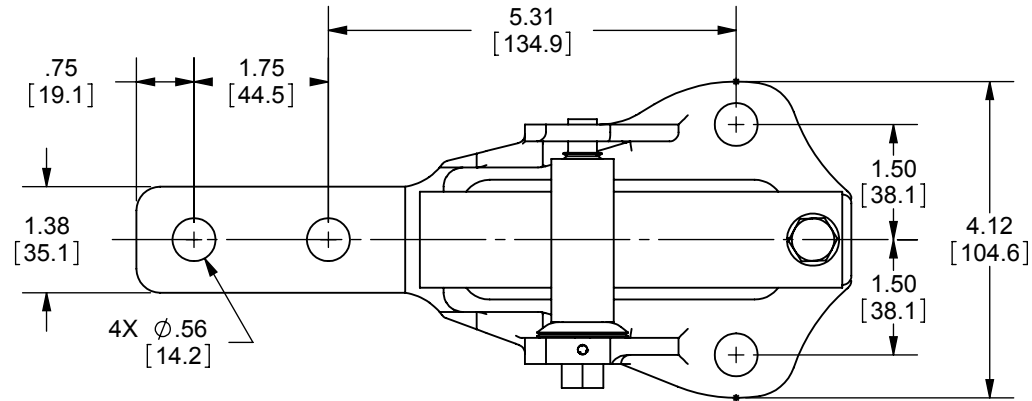

REV.	DATE	ECO	DESCRIPTION	BY	CK	APP
-	9/10/10	N/A	INITIAL RELEASE	RB		N/A

DIMENSIONS IN [ ] ARE MILLIMETERS

MERSEN USA NEWBURYPORT-MA, LLC
374 MERRIMAC STREET
NEWBURYPORT, MA 01950

9F61BDW905
HINGE SUPPORT
LONG TAB FD

OUTLINE DIMENSIONS
NOT TO BE USED FOR PRODUCTION

701559

PRODUCT MANAGER

SIGN:

DATE:

DESIGN ENGINEER

SIGN:

DATE: