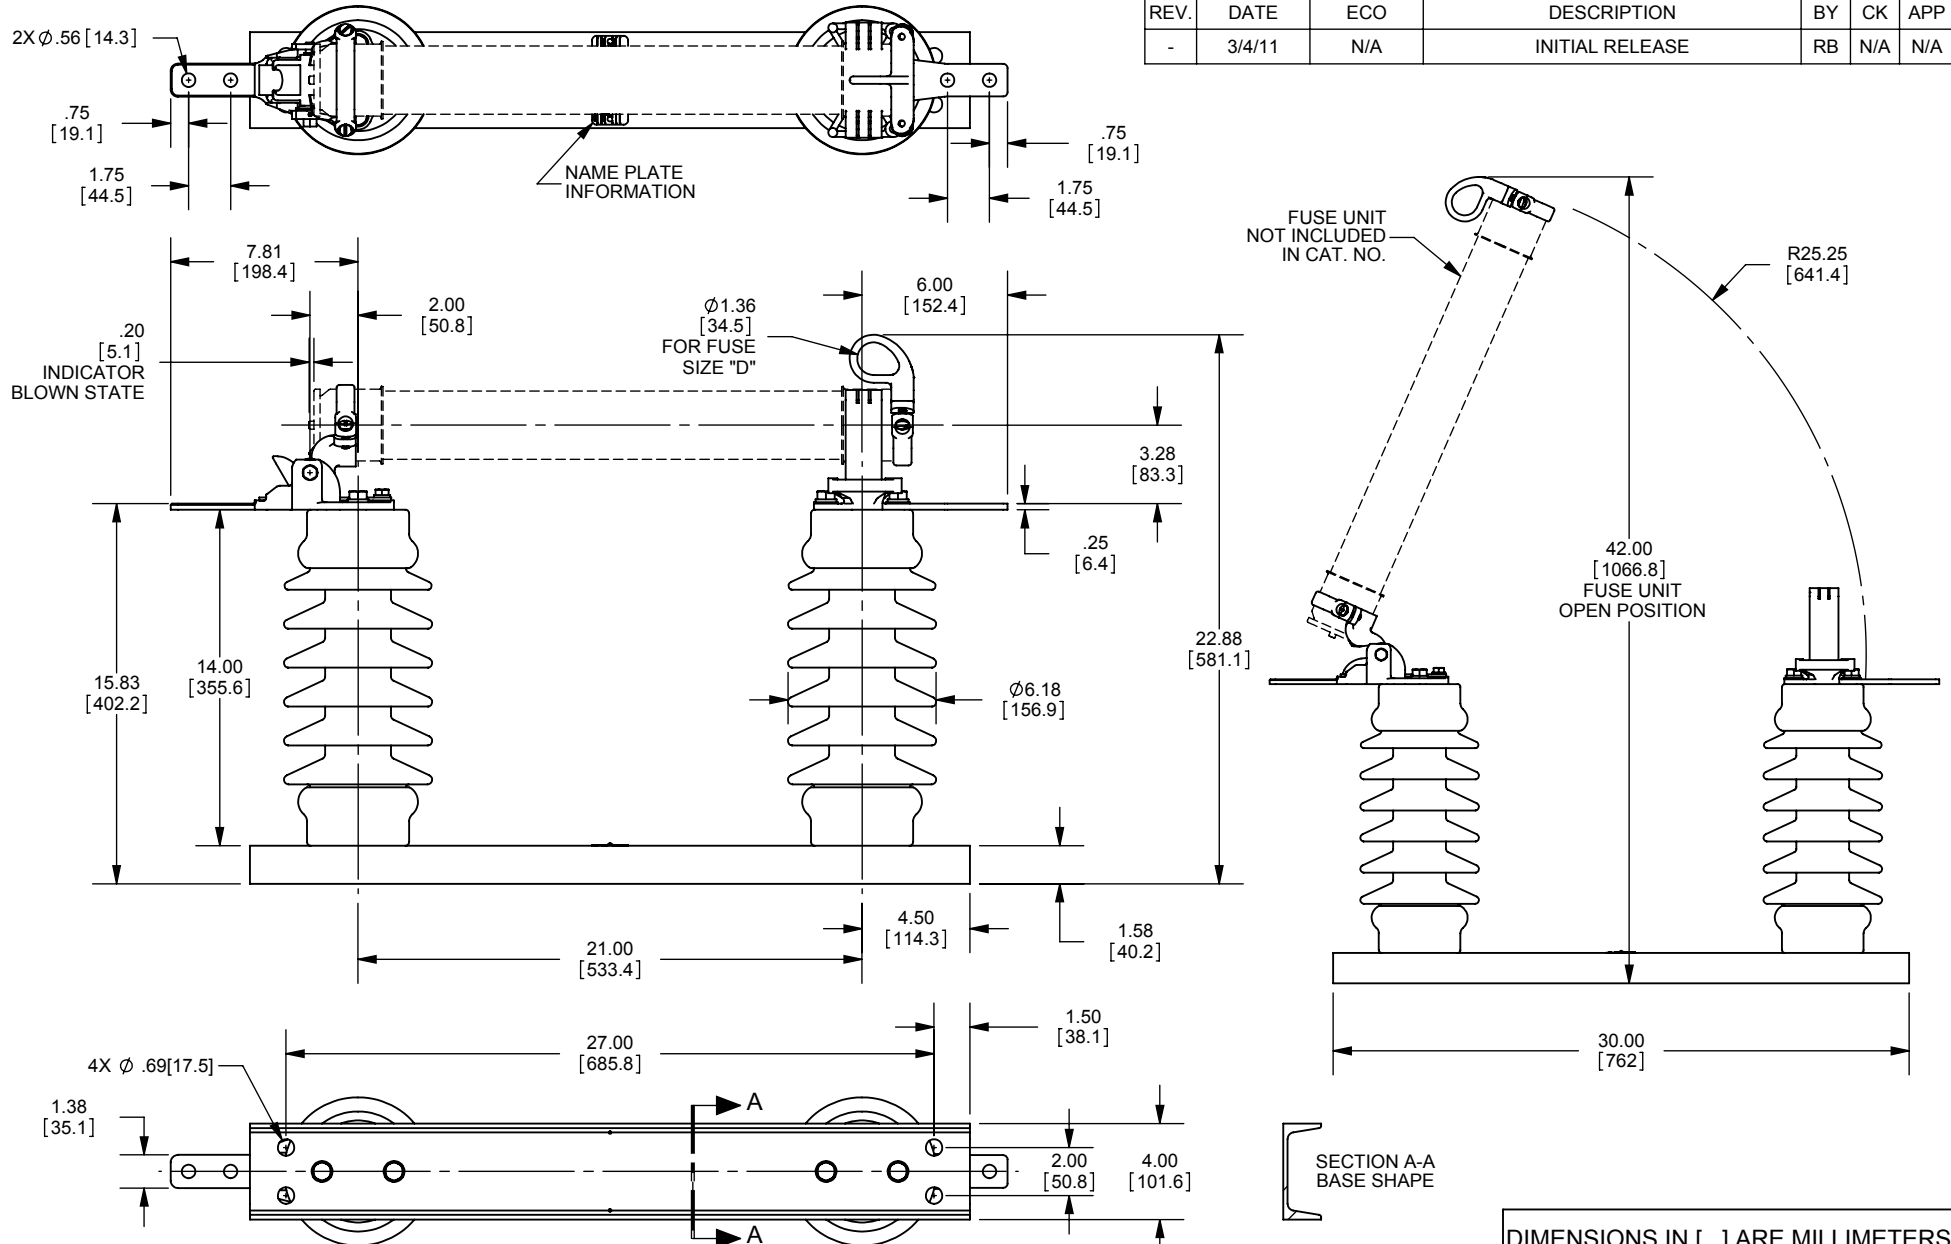

REV.	DATE	ECO	DESCRIPTION	BY	CK	APP
-	3/4/11	N/A	INITIAL RELEASE	RB	N/A	N/A

DIMENSIONS IN [] ARE MILLIMETERS

MERSEN USA NEWBURYPORT-MA, LLC
374 MERRIMAC STREET
NEWBURYPORT, MA 01950

9F61CHM310
FUSE DISCONNECT SWITCH
EKO-3D
25.8kV MAX. 150kV BIL

OUTLINE DIMENSIONS
NOT TO BE USED FOR PRODUCTION

701658

PRODUCT MANAGER

DESIGN ENGINEER

SIGN:

SIGN:

DATE:

DATE: