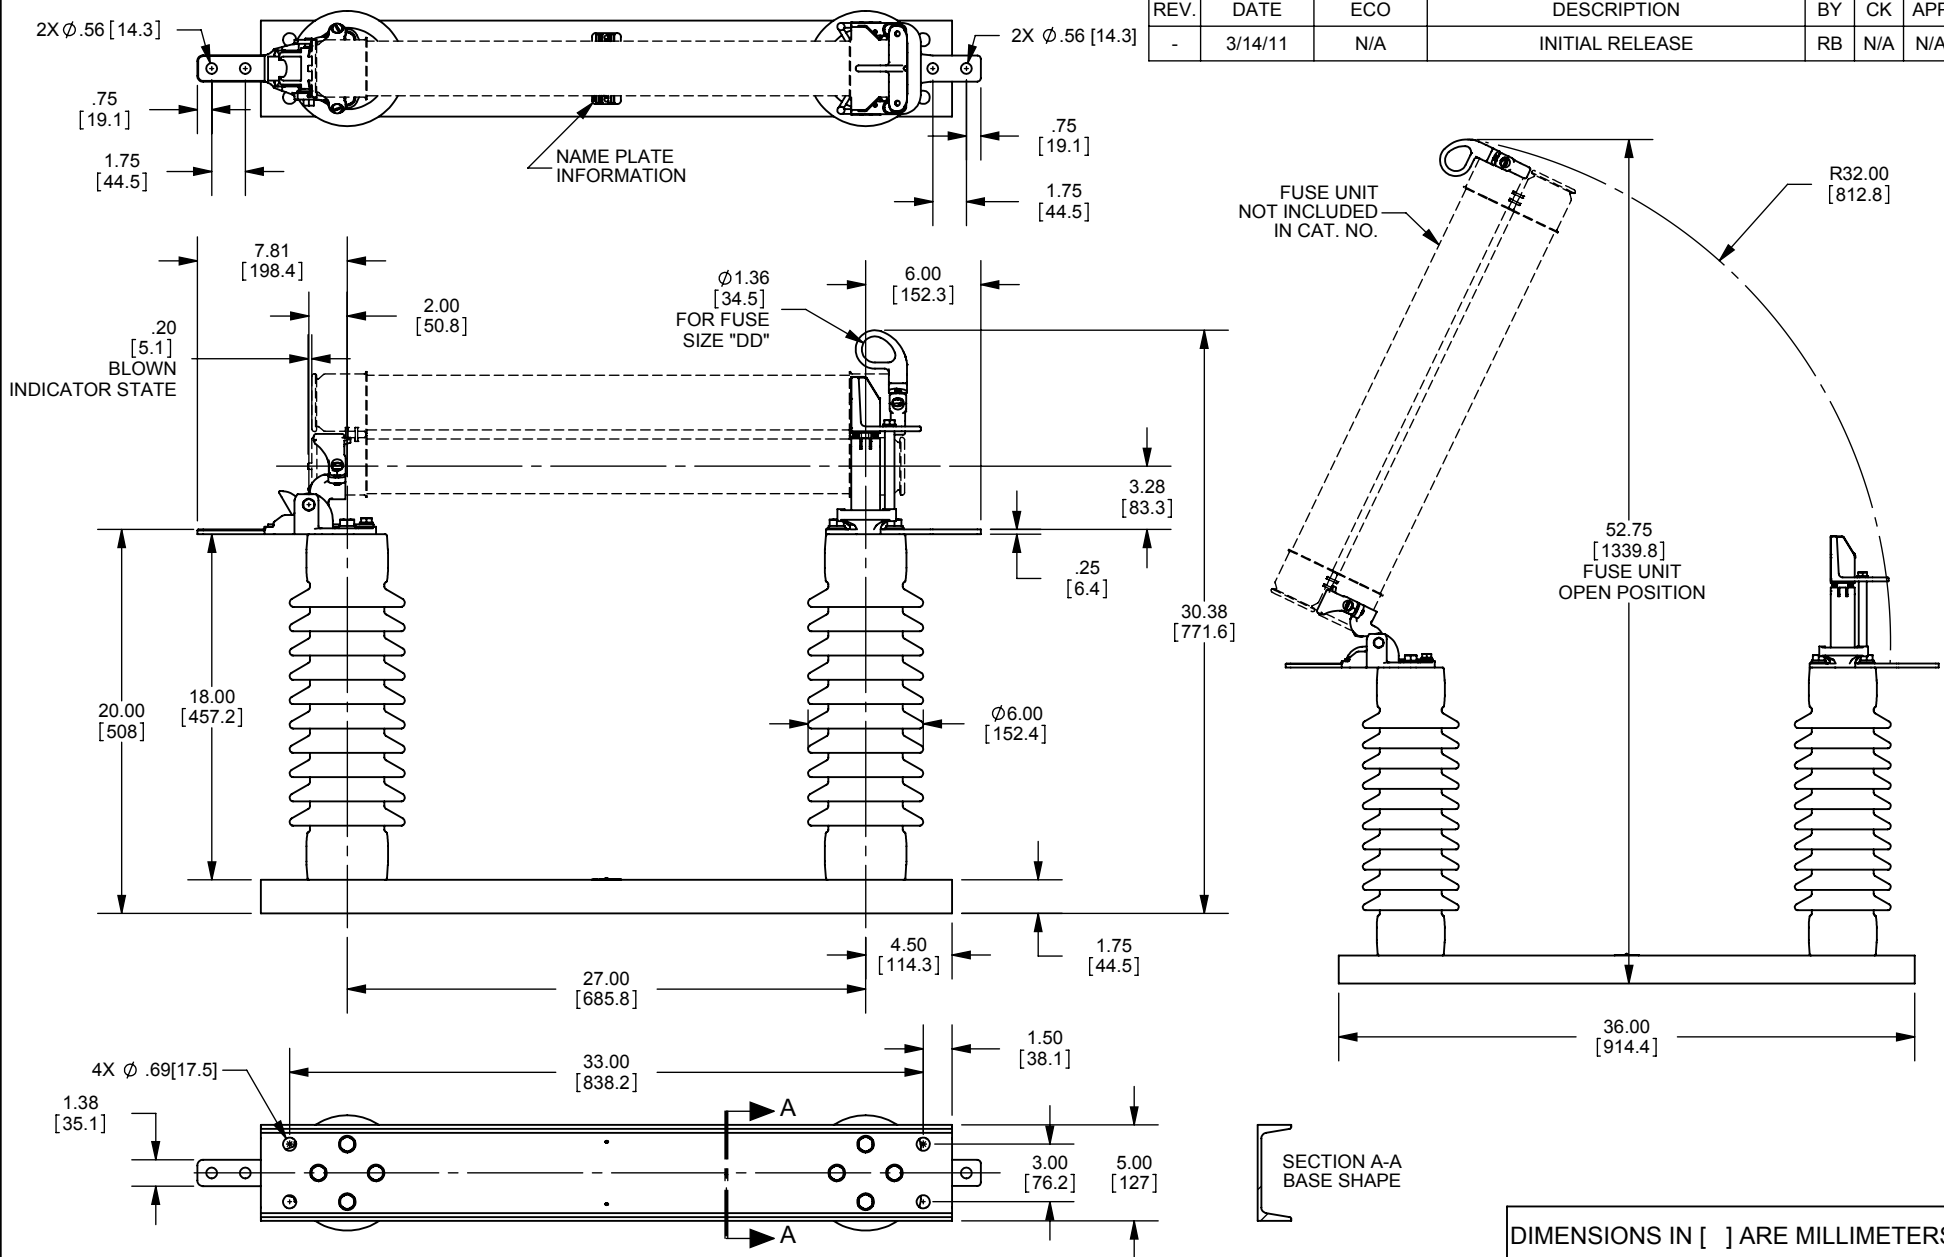

REV.	DATE	ECO	DESCRIPTION	BY	CK	APP
-	3/14/11	N/A	INITIAL RELEASE	RB	N/A	N/A

DIMENSIONS IN [] ARE MILLIMETERS

MERSEN USA NEWBURYPORT-MA, LLC
374 MERRIMAC STREET
NEWBURYPORT, MA 01950

9F61CJN410
FUSE DISCONNECT SWITCH
EKO-3DD
38kV MAX. 200kV BIL

OUTLINE DIMENSIONS
NOT TO BE USED FOR PRODUCTION

701663

PRODUCT MANAGER
SIGN:
DATE:

DESIGN ENGINEER
SIGN:
DATE: