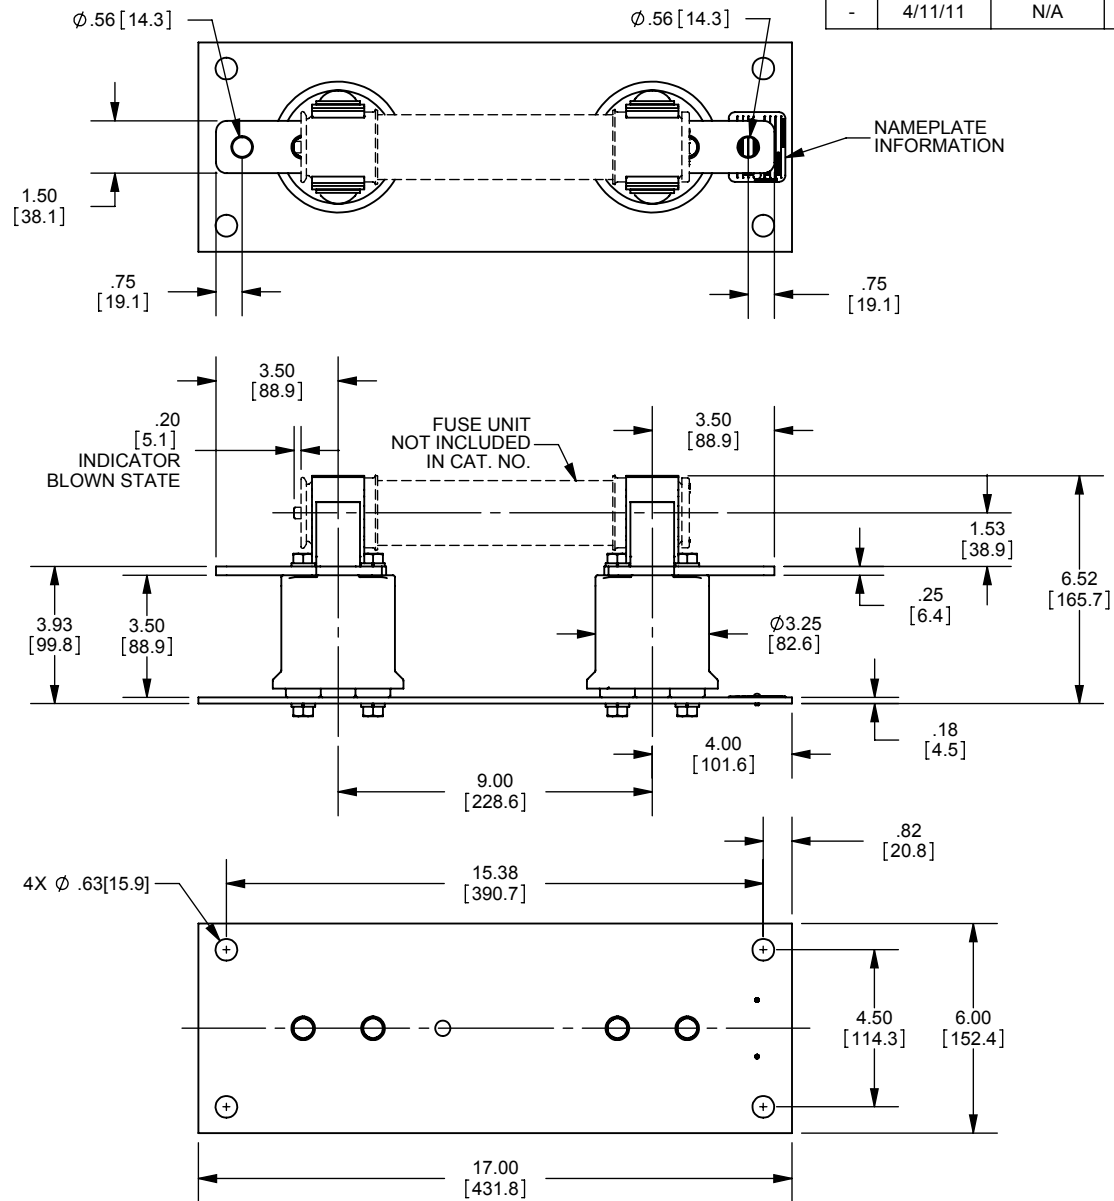

REV.	DATE	ECO	DESCRIPTION	BY	CK	APP
-	4/11/11	N/A	INITIAL RELEASE	RB	N/A	N/A

DIMENSIONS IN [] ARE MILLIMETERS

MERSEN USA NEWBURYPORT-MA, LLC
374 MERRIMAC STREET
NEWBURYPORT, MA 01950

9F61ACB201
FUSE SUPPORT
EK-1C
5.5kV MAX 60kV BIL

OUTLINE DIMENSIONS
NOT TO BE USED FOR PRODUCTION

701679

PRODUCT MANAGER

DESIGN ENGINEER

SIGN:

SIGN:

DATE:

DATE: