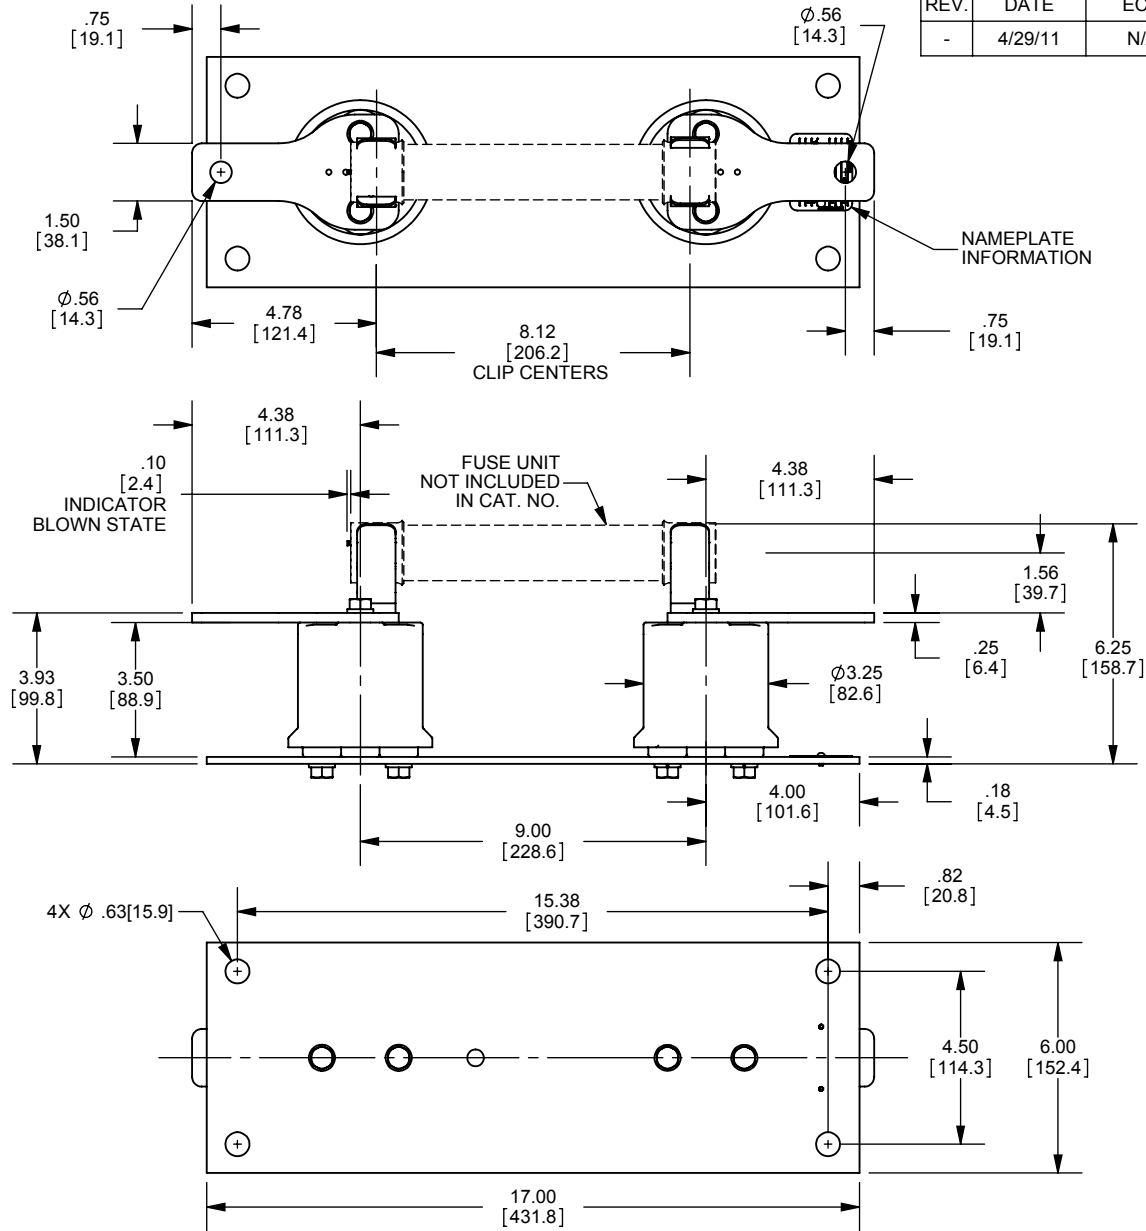

REV.	DATE	ECO	DESCRIPTION	BY	CK	APP
-	4/29/11	N/A	INITIAL RELEASE	RB	N/A	N/A

DIMENSIONS IN [] ARE MILLIMETERS

MERSEN USA NEWBURYPORT-MA, LLC
374 MERRIMAC STREET
NEWBURYPORT, MA 01950

9F61ABB101
FUSE SUPPORT
EK-1B
5.5kV MAX 60kV BIL

OUTLINE DIMENSIONS
NOT TO BE USED FOR PRODUCTION

701693

PRODUCT MANAGER

DESIGN ENGINEER

SIGN:

SIGN:

DATE:

DATE: