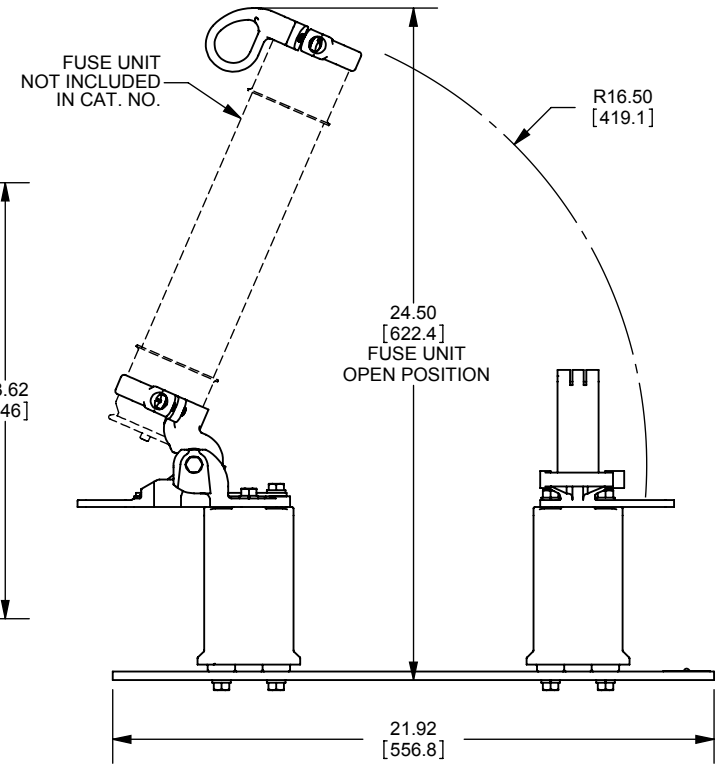

REV.	DATE	ECO	DESCRIPTION	BY	CK	APP
-	5/3/11	N/A	INITIAL RELEASE	RB	N/A	N/A

DIMENSIONS IN [ ] ARE MILLIMETERS

MERSEN USA NEWBURYPORT-MA, LLC  
374 MERRIMAC STREET  
NEWBURYPORT, MA 01950

9F61AEG305  
FUSE DISCONNECT SWITCH  
EK-3D  
8.25kV MAX 95kV BIL

OUTLINE DIMENSIONS  
NOT TO BE USED FOR PRODUCTION

701696

PRODUCT MANAGER

DESIGN ENGINEER

SIGN:

SIGN:

DATE:

DATE: