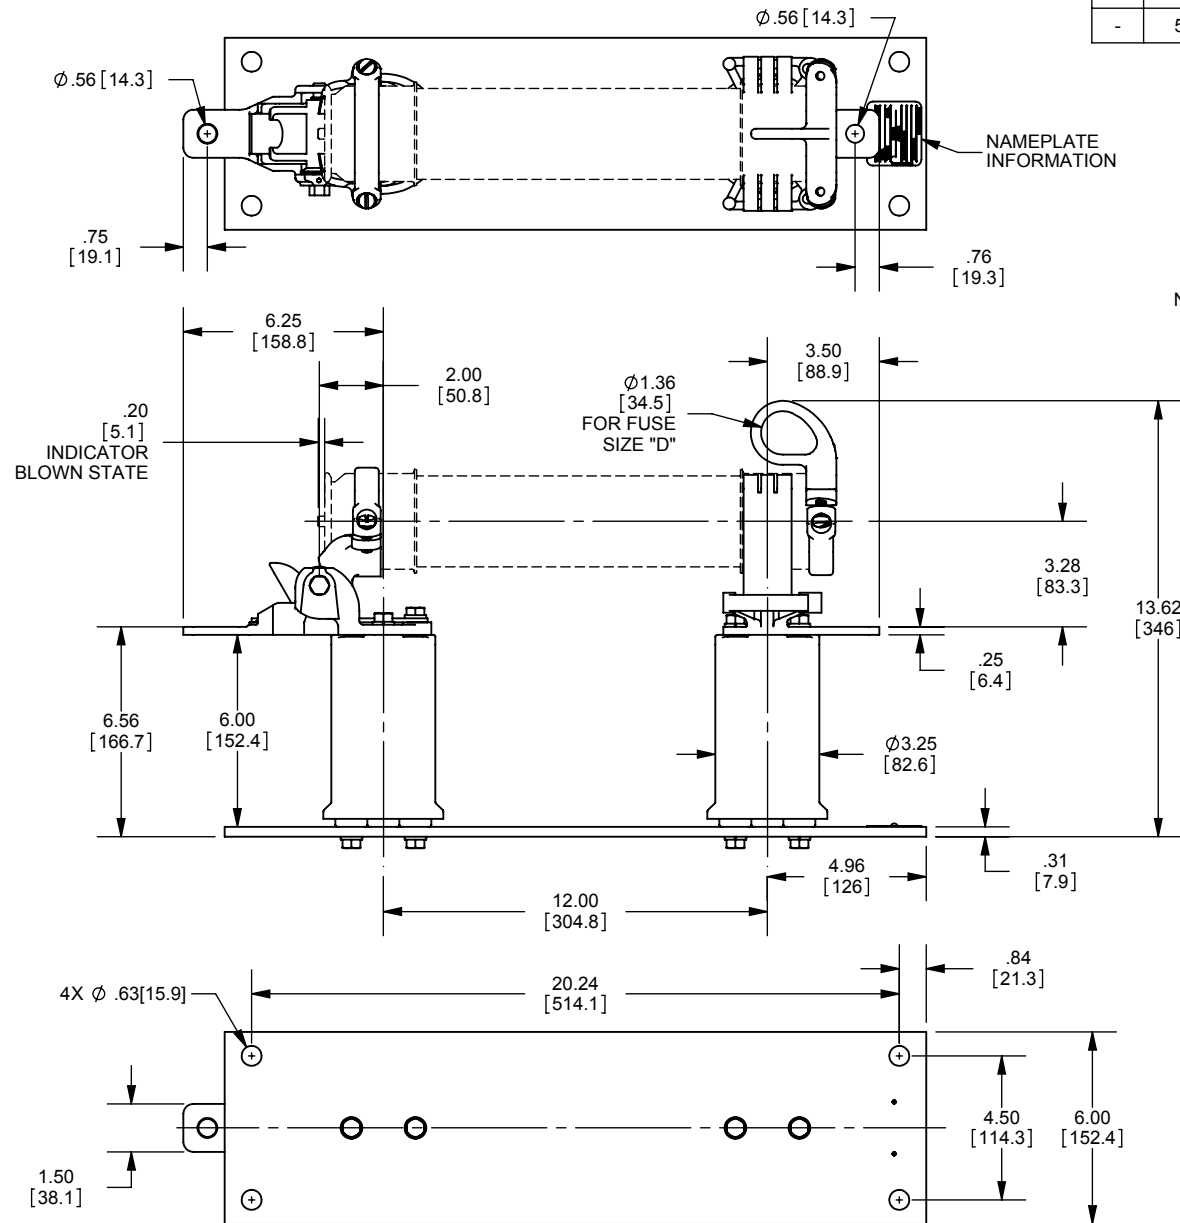

REV.	DATE	ECO	DESCRIPTION	BY	CK	APP
-	5/3/11	N/A	INITIAL RELEASE	RB	N/A	N/A

DIMENSIONS IN [ ] ARE MILLIMETERS

MERSEN USA NEWBURYPORT-MA, LLC  
374 MERRIMAC STREET  
NEWBURYPORT, MA 01950

9F61AEG305  
FUSE DISCONNECT SWITCH  
EK-3D  
8.25kV MAX 95kV BIL

OUTLINE DIMENSIONS  
NOT TO BE USED FOR PRODUCTION

701696

PRODUCT MANAGER

DESIGN ENGINEER

SIGN:

SIGN:

DATE:

DATE: