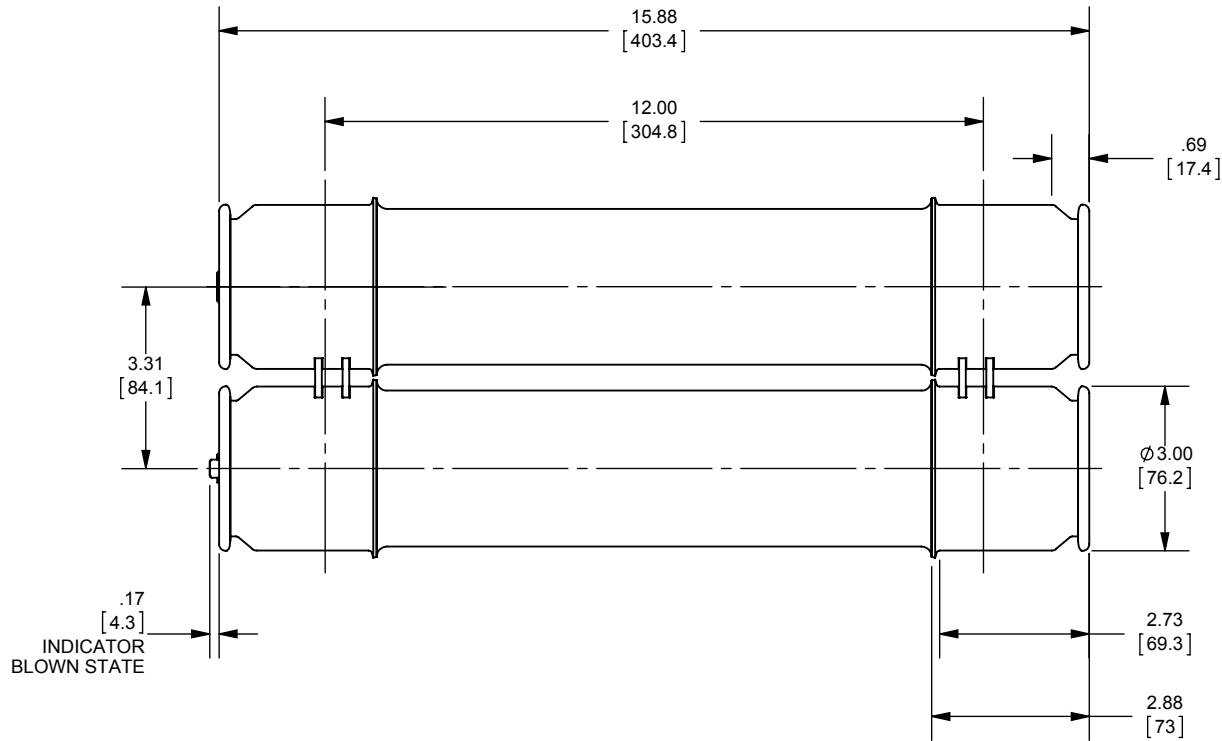

REV.	DATE	ECO	DESCRIPTION	BY	CK	APP
-	9/21/11	N/A	INITIAL RELEASE	RB	N/A	N/A

9F62FCB450	450A	5.5kV
9F62FCB400	400A	5.5kV
9F62FCB350	350A	5.5kV
9F62FCB300	300A	5.5kV
9F62FCB250	250A	5.5kV
CATALOG NUMBER	AMP RATING	MAX VOLTAGE

DIMENSIONS IN [ ] ARE MILLIMETERS

MERSEN USA NEWBURYPORT-MA, LLC  
374 MERRIMAC STREET  
NEWBURYPORT, MA 01950

MEDIUM VOLTAGE  
GENERAL PURPOSE FUSE  
EJO-1  
250-450A 5.5kV

OUTLINE DIMENSIONS  
NOT TO BE USED FOR PRODUCTION

701808

PRODUCT MANAGER

DESIGN ENGINEER

SIGN:

SIGN:

DATE:

DATE: