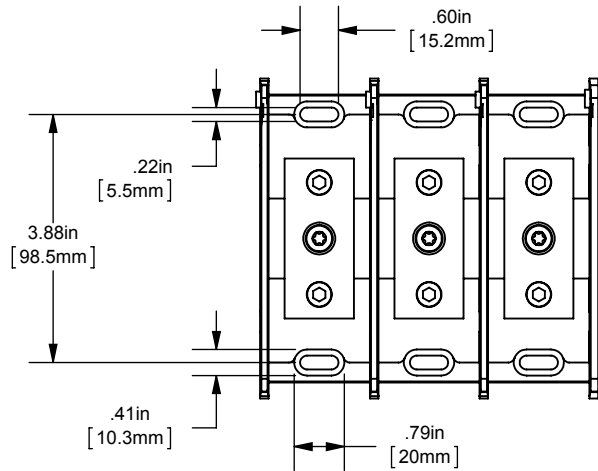

REV.	DATE	ECO	DESCRIPTION	BY	CK	APP
-	6/6/2013	NA	INITIAL RELEASE	LDB	NA	NA

SCALE: 1/3

DIMENSIONS IN [ ] ARE MILLIMETERS

MERSEN USA NEWBURYPORT-MA, LLC
374 MERRIMAC STREET
NEWBURYPORT, MA 01950

MPDB6711(0,1,2,3)

PDB 1-3P & ADDER, AL INTERMEDIATE

(1)2/0-14 X (12)10-14

OUTLINE DIMENSIONS
NOT TO BE USED FOR PRODUCTION

701891

PRODUCT MANAGER

SIGN:

DATE:

DESIGN ENGINEER

SIGN:

DATE: