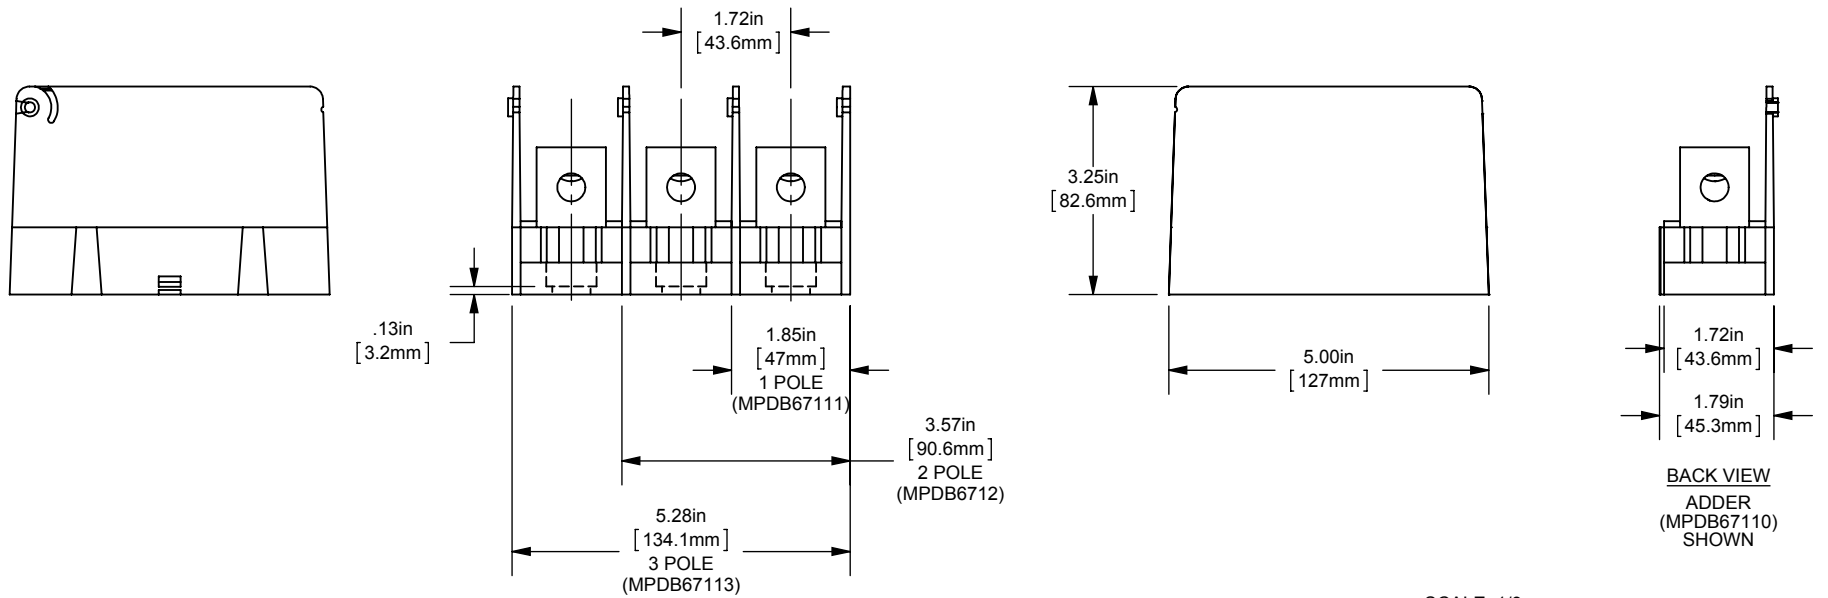

REV.	DATE	ECO	DESCRIPTION	BY	CK	APP
-	6/6/2013	NA	INITIAL RELEASE	LDB	NA	NA

SCALE: 1/3

DIMENSIONS IN [ ] ARE MILLIMETERS

MERSEN USA NEWBURYPORT-MA, LLC
374 MERRIMAC STREET
NEWBURYPORT, MA 01950

MPDB6711(0,1,2,3)

PDB 1-3P & ADDER, AL INTERMEDIATE

(1)2/0-14 X (12)10-14

OUTLINE DIMENSIONS
NOT TO BE USED FOR PRODUCTION

701891

PRODUCT MANAGER

SIGN:

DATE:

DESIGN ENGINEER

SIGN:

DATE: