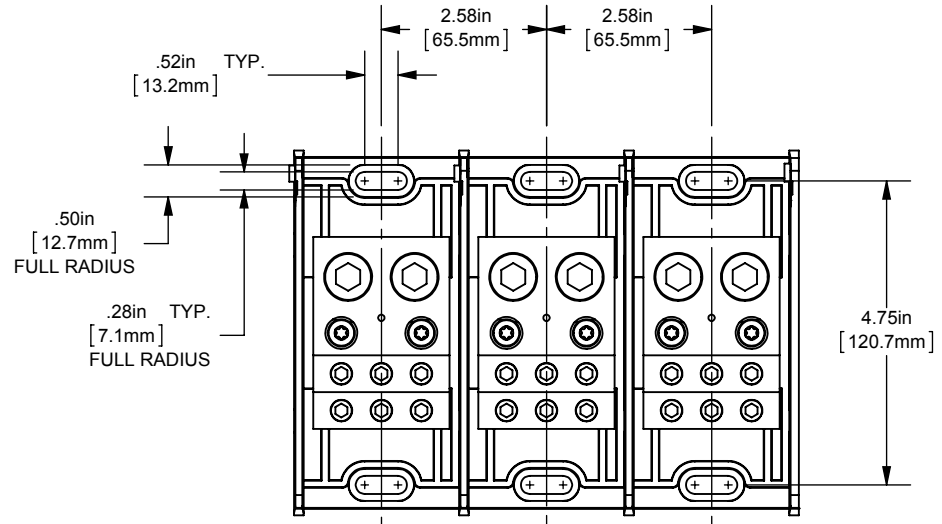

REV.	DATE	ECO	DESCRIPTION	BY	CK	APP
-	8/12/2013	NA	INITIAL RELEASE	LDB	NA	NA

DIMENSIONS IN [] ARE MILLIMETERS

MERSEN USA NEWBURYPORT-MA, LLC
374 MERRIMAC STREET
NEWBURYPORT, MA 01950

MPDB6810(0, 1, 2, 3)
PDB- ADDER, 1 TO 3 POLE
(2) 500-4 X (6) 2/0-14 COPPER

OUTLINE DIMENSIONS
NOT TO BE USED FOR PRODUCTION

701914

PRODUCT MANAGER
SIGN:
DATE:

DESIGN ENGINEER
SIGN:
DATE: