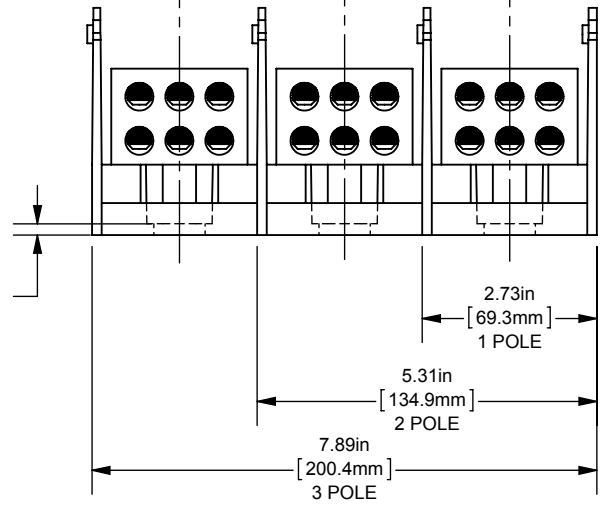

REV.	DATE	ECO	DESCRIPTION	BY	CK	APP
-	8/12/2013	NA	INITIAL RELEASE	LDB	NA	NA

DIMENSIONS IN [] ARE MILLIMETERS

MERSEN USA NEWBURYPORT-MA, LLC
374 MERRIMAC STREET
NEWBURYPORT, MA 01950

MPDB6810(0, 1, 2, 3)
PDB- ADDER, 1 TO 3 POLE
(2) 500-4 X (6) 2/0-14 COPPER

OUTLINE DIMENSIONS
NOT TO BE USED FOR PRODUCTION

701914

PRODUCT MANAGER
SIGN:
DATE:

DESIGN ENGINEER
SIGN:
DATE: