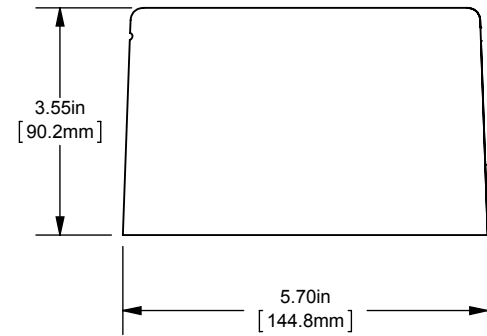

REV.	DATE	ECO	DESCRIPTION	BY	CK	APP
-	8/12/2013	NA	INITIAL RELEASE	LDB	NA	NA

DIMENSIONS IN [] ARE MILLIMETERS

MERSEN USA NEWBURYPORT-MA, LLC
374 MERRIMAC STREET
NEWBURYPORT, MA 01950

MPDB6810(0, 1, 2, 3)
PDB- ADDER, 1 TO 3 POLE
(2) 500-4 X (6) 2/0-14 COPPER

OUTLINE DIMENSIONS
NOT TO BE USED FOR PRODUCTION

701914

PRODUCT MANAGER
SIGN:
DATE:

DESIGN ENGINEER
SIGN:
DATE: