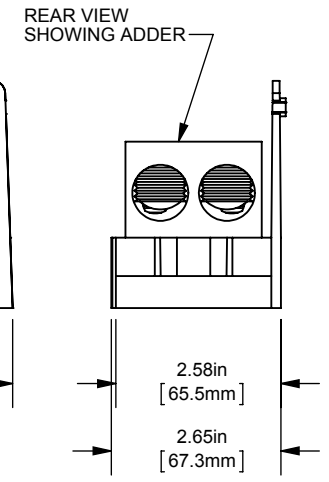

REV.	DATE	ECO	DESCRIPTION	BY	CK	APP
-	8/12/2013	NA	INITIAL RELEASE	LDB	NA	NA

DIMENSIONS IN [] ARE MILLIMETERS

MERSEN USA NEWBURYPORT-MA, LLC
374 MERRIMAC STREET
NEWBURYPORT, MA 01950

MPDB6810(0, 1, 2, 3)
PDB- ADDER, 1 TO 3 POLE
(2) 500-4 X (6) 2/0-14 COPPER

OUTLINE DIMENSIONS
NOT TO BE USED FOR PRODUCTION

701914

PRODUCT MANAGER
SIGN:
DATE:

DESIGN ENGINEER
SIGN:
DATE: