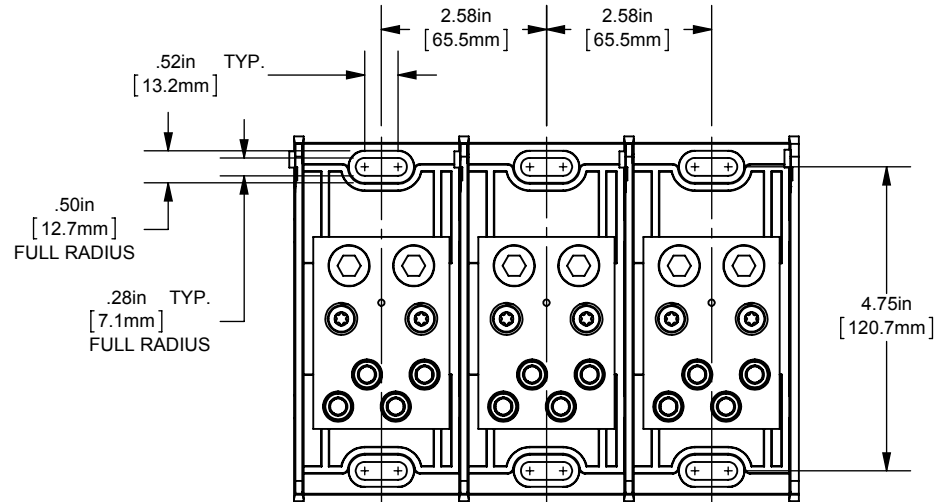

REV.	DATE	ECO	DESCRIPTION	BY	CK	APP
-	8/12/2013	NA	INITIAL RELEASE	LDB	NA	NA

DIMENSIONS IN [ ] ARE MILLIMETERS

MERSEN USA NEWBURYPORT-MA, LLC
374 MERRIMAC STREET
NEWBURYPORT, MA 01950

MPDB6832(0, 1, 2, 3)

PDB- ADDER, 1 TO 3 POLE

(2) 350-6 X (4) 4/0-10 COPPER

OUTLINE DIMENSIONS
NOT TO BE USED FOR PRODUCTION

701917

PRODUCT MANAGER

SIGN:

DATE:

DESIGN ENGINEER

SIGN:

DATE: