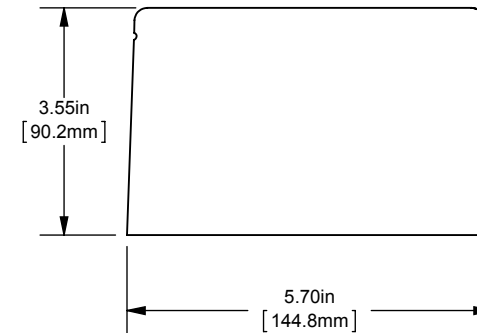

REV.	DATE	ECO	DESCRIPTION	BY	CK	APP
-	8/12/2013	NA	INITIAL RELEASE	LDB	NA	NA

DIMENSIONS IN [ ] ARE MILLIMETERS

MERSEN USA NEWBURYPORT-MA, LLC
374 MERRIMAC STREET
NEWBURYPORT, MA 01950

MPDB6832(0, 1, 2, 3)

PDB- ADDER, 1 TO 3 POLE

(2) 350-6 X (4) 4/0-10 COPPER

OUTLINE DIMENSIONS
NOT TO BE USED FOR PRODUCTION

701917

PRODUCT MANAGER

SIGN:

DATE:

DESIGN ENGINEER

SIGN:

DATE: