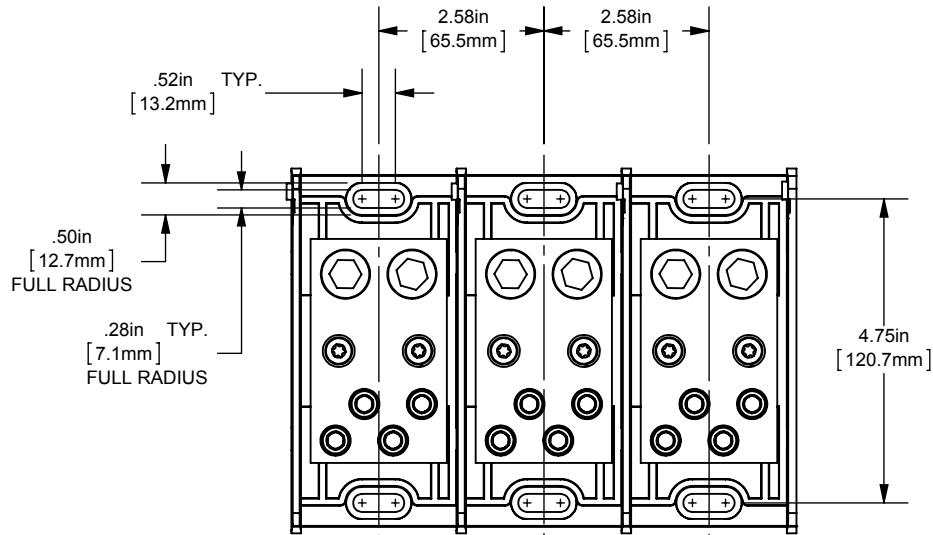

REV.	DATE	ECO	DESCRIPTION	BY	CK	APP
-	8/13/2013	NA	INITIAL RELEASE	LDB	NA	NA

DIMENSIONS IN [ ] ARE MILLIMETERS

MERSEN USA NEWBURYPORT-MA, LLC
374 MERRIMAC STREET
NEWBURYPORT, MA 01950

MPDB6931(0, 1, 2, 3)

PDB- ADDER, 1 TO 3 POLE

(2) 500-4 X (4) 4/0-6 ALUMINUM

OUTLINE DIMENSIONS
NOT TO BE USED FOR PRODUCTION

701922

PRODUCT MANAGER

SIGN:

DATE:

DESIGN ENGINEER

SIGN:

DATE: