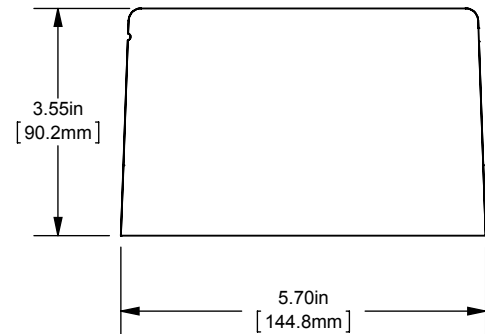

REV.	DATE	ECO	DESCRIPTION	BY	CK	APP
-	8/13/2013	NA	INITIAL RELEASE	LDB	NA	NA

DIMENSIONS IN [ ] ARE MILLIMETERS

MERSEN USA NEWBURYPORT-MA, LLC
374 MERRIMAC STREET
NEWBURYPORT, MA 01950

MPDB6931(0, 1, 2, 3)

PDB- ADDER, 1 TO 3 POLE

(2) 500-4 X (4) 4/0-6 ALUMINUM

OUTLINE DIMENSIONS
NOT TO BE USED FOR PRODUCTION

701922

PRODUCT MANAGER

SIGN:

DATE:

DESIGN ENGINEER

SIGN:

DATE: