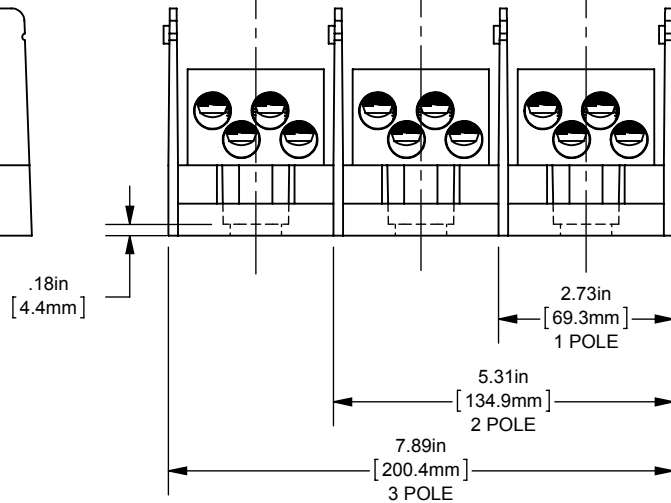

REV.	DATE	ECO	DESCRIPTION	BY	CK	APP
-	8/13/2013	NA	INITIAL RELEASE	LDB	NA	NA

DIMENSIONS IN [ ] ARE MILLIMETERS

MERSEN USA NEWBURYPORT-MA, LLC
374 MERRIMAC STREET
NEWBURYPORT, MA 01950

MPDB6931(0, 1, 2, 3)

PDB- ADDER, 1 TO 3 POLE

(2) 500-4 X (4) 4/0-6 ALUMINUM

OUTLINE DIMENSIONS
NOT TO BE USED FOR PRODUCTION

701922

PRODUCT MANAGER

SIGN:

DATE:

DESIGN ENGINEER

SIGN:

DATE: