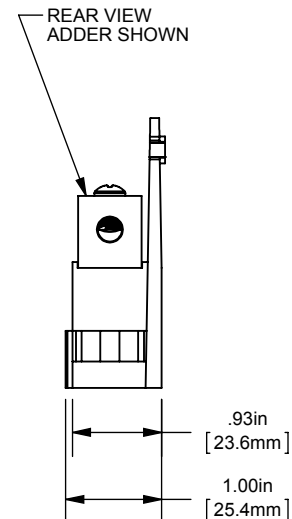

REV.	DATE	ECO	DESCRIPTION	BY	CK	APP
-	8/13/2013	NA	INITIAL RELEASE	LDB		NA

DIMENSIONS IN [ ] ARE MILLIMETERS

MERSEN USA NEWBURYPORT-MA, LLC
374 MERRIMAC STREET
NEWBURYPORT, MA 01950

MPDB6310(0, 1, 2, 3)

PDB- ADDER, 1 TO 3 POLE

(1) 4-14 X (1) 4-14 ALUMINUM

OUTLINE DIMENSIONS
NOT TO BE USED FOR PRODUCTION

701923

PRODUCT MANAGER

SIGN:

DATE:

DESIGN ENGINEER

SIGN:

DATE: