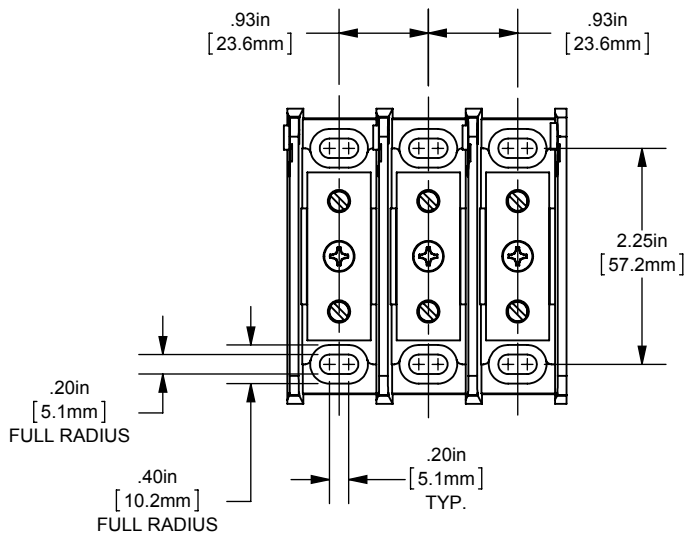

REV.	DATE	ECO	DESCRIPTION	BY	CK	APP
-	8/13/2013	NA	INITIAL RELEASE	LDB		NA

DIMENSIONS IN [] ARE MILLIMETERS

MERSEN USA NEWBURYPORT-MA, LLC
374 MERRIMAC STREET
NEWBURYPORT, MA 01950

MPDB6310(0, 1, 2, 3)

PDB- ADDER, 1 TO 3 POLE

(1) 4-14 X (1) 4-14 ALUMINUM

OUTLINE DIMENSIONS
NOT TO BE USED FOR PRODUCTION

701923

PRODUCT MANAGER

SIGN:

DATE:

DESIGN ENGINEER

SIGN: