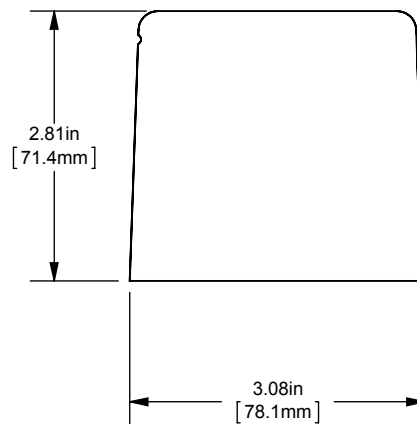

REV.	DATE	ECO	DESCRIPTION	BY	CK	APP
-	8/13/2013	NA	INITIAL RELEASE	LDB		NA

DIMENSIONS IN [] ARE MILLIMETERS

MERSEN USA NEWBURYPORT-MA, LLC
374 MERRIMAC STREET
NEWBURYPORT, MA 01950

MPDB6310(0, 1, 2, 3)

PDB- ADDER, 1 TO 3 POLE

(1) 4-14 X (1) 4-14 ALUMINUM

OUTLINE DIMENSIONS
NOT TO BE USED FOR PRODUCTION

701923

PRODUCT MANAGER

SIGN:

DATE:

DESIGN ENGINEER

SIGN: