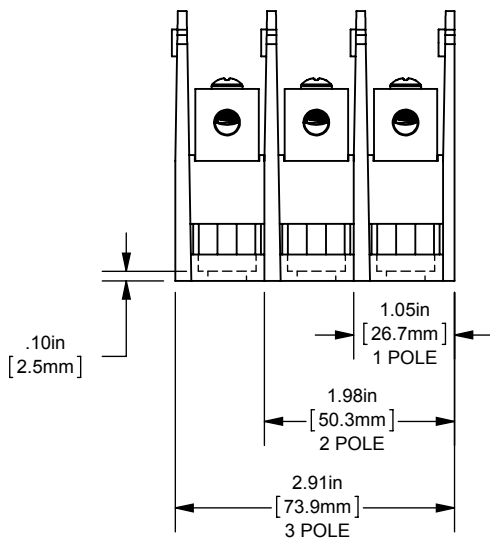

REV.	DATE	ECO	DESCRIPTION	BY	CK	APP
-	8/13/2013	NA	INITIAL RELEASE	LDB		NA

DIMENSIONS IN [ ] ARE MILLIMETERS

MERSEN USA NEWBURYPORT-MA, LLC
374 MERRIMAC STREET
NEWBURYPORT, MA 01950

MPDB6310(0, 1, 2, 3)

PDB- ADDER, 1 TO 3 POLE

(1) 4-14 X (1) 4-14 ALUMINUM

OUTLINE DIMENSIONS
NOT TO BE USED FOR PRODUCTION

701923

PRODUCT MANAGER

SIGN:

DATE:

DESIGN ENGINEER

SIGN:

DATE: