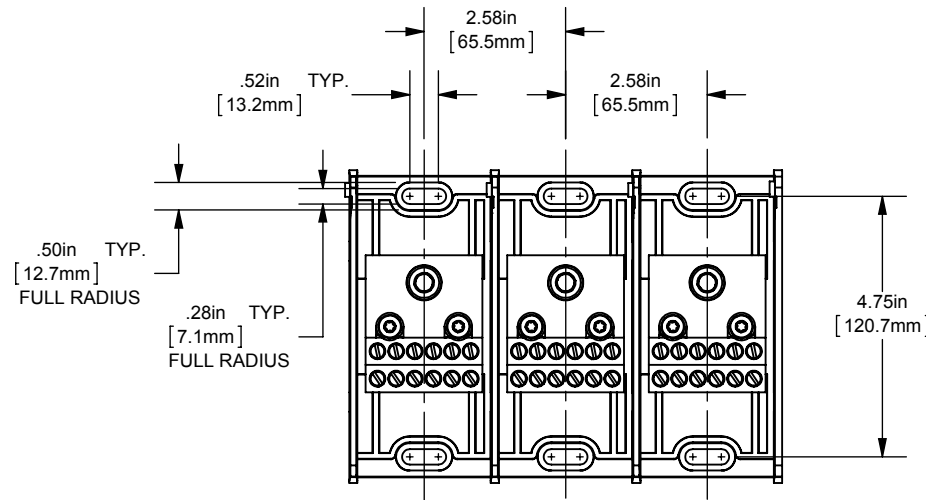

REV.	DATE	ECO	DESCRIPTION	BY	CK	APP
-	8/23/2013	NA	INITIAL RELEASE	LDB	NA	NA

DIMENSIONS IN [] ARE MILLIMETERS

MERSEN USA NEWBURYPORT-MA, LLC
374 MERRIMAC STREET
NEWBURYPORT, MA 01950

MPDB6915(0,1,2,3)

PDB -ADDER, 1 TO 3 POLES

(1) 350-6 X (12) 4-14 ALUMINUM

OUTLINE DIMENSIONS
NOT TO BE USED FOR PRODUCTION

701944

PRODUCT MANAGER

SIGN:

DATE:

DESIGN ENGINEER

SIGN: