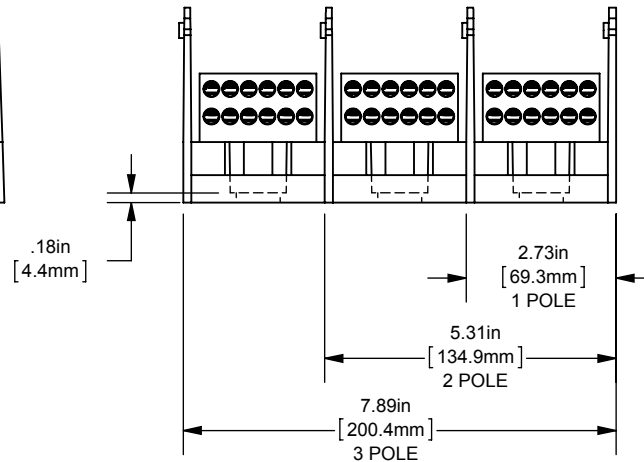

REV.	DATE	ECO	DESCRIPTION	BY	CK	APP
-	8/23/2013	NA	INITIAL RELEASE	LDB	NA	NA

DIMENSIONS IN [ ] ARE MILLIMETERS

MERSEN USA NEWBURYPORT-MA, LLC
374 MERRIMAC STREET
NEWBURYPORT, MA 01950

MPDB6915(0,1,2,3)

PDB -ADDER, 1 TO 3 POLES

(1) 350-6 X (12) 4-14 ALUMINUM

OUTLINE DIMENSIONS
NOT TO BE USED FOR PRODUCTION

701944

PRODUCT MANAGER

SIGN:

DATE:

DESIGN ENGINEER

SIGN:

DATE: