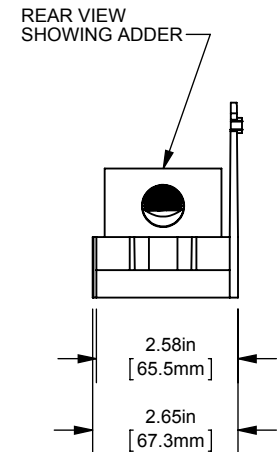

REV.	DATE	ECO	DESCRIPTION	BY	CK	APP
-	8/23/2013	NA	INITIAL RELEASE	LDB	NA	NA

DIMENSIONS IN [ ] ARE MILLIMETERS

MERSEN USA NEWBURYPORT-MA, LLC
374 MERRIMAC STREET
NEWBURYPORT, MA 01950

MPDB6915(0,1,2,3)

PDB -ADDER, 1 TO 3 POLES

(1) 350-6 X (12) 4-14 ALUMINUM

OUTLINE DIMENSIONS
NOT TO BE USED FOR PRODUCTION

701944

PRODUCT MANAGER

SIGN:

DATE:

DESIGN ENGINEER

SIGN:

DATE: