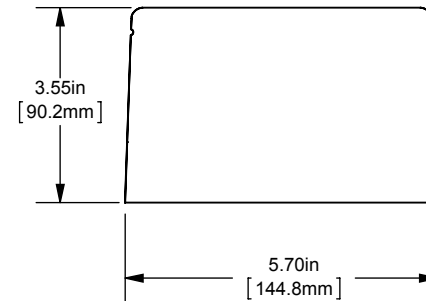

REV.	DATE	ECO	DESCRIPTION	BY	CK	APP
-	8/23/2013	NA	INITIAL RELEASE	LDB	NA	NA

DIMENSIONS IN [] ARE MILLIMETERS

MERSEN USA NEWBURYPORT-MA, LLC
374 MERRIMAC STREET
NEWBURYPORT, MA 01950

MPDB6915(0,1,2,3)

PDB -ADDER, 1 TO 3 POLES

(1) 350-6 X (12) 4-14 ALUMINUM

OUTLINE DIMENSIONS
NOT TO BE USED FOR PRODUCTION

701944

PRODUCT MANAGER

SIGN:

DATE:

DESIGN ENGINEER

SIGN: