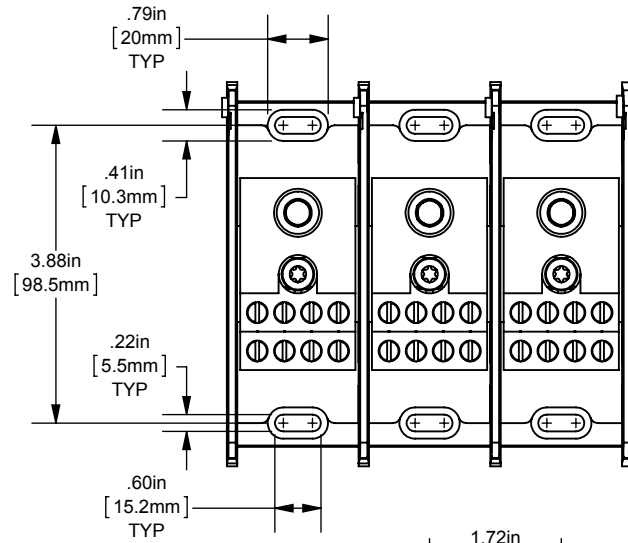

REV.	DATE	ECO	DESCRIPTION	BY	CK	APP
-	8/26/2013	N/A	INITIAL RELEASE	GDR	N/A	N/A

BACK VIEW
ADDER
(MPDB67630)
SHOWN

DIMENSIONS IN [ ] ARE MILLIMETERS

MERSEN USA NEWBURYPORT-MA, LLC
374 MERRIMAC STREET
NEWBURYPORT, MA 01950

MPDB(67630,67631,67632,67633)

PDB 1-3,ADDER ALUMINUM INTERMEDIATE

(1) 350-6 X (8) 2-14

OUTLINE DIMENSIONS
NOT TO BE USED FOR PRODUCTION

701948

PRODUCT MANAGER

SIGN:

DATE:

DESIGN ENGINEER

SIGN:

DATE: (SEE ECO)