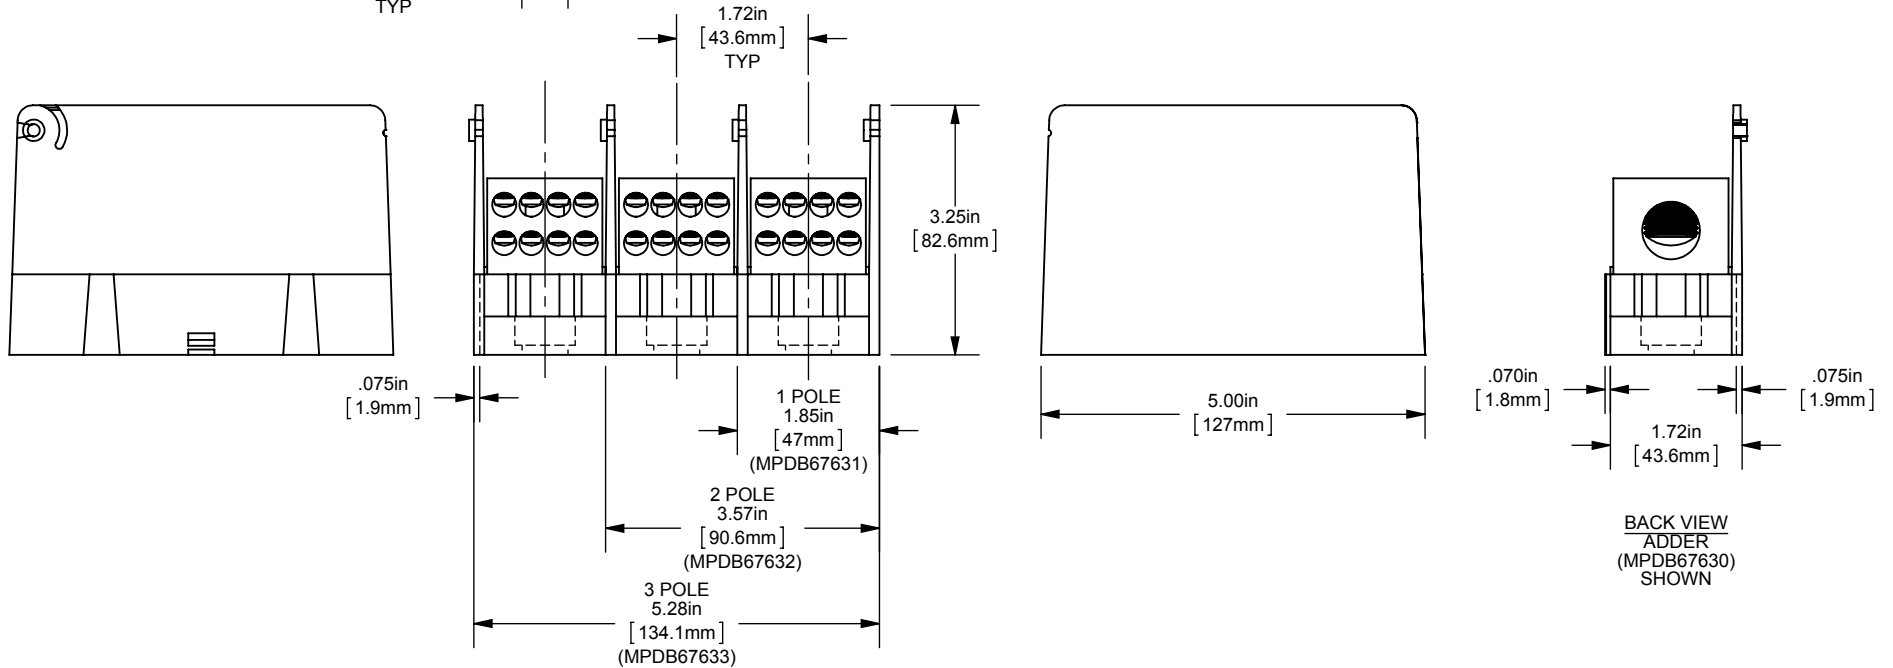

REV.	DATE	ECO	DESCRIPTION	BY	CK	APP
-	8/26/2013	N/A	INITIAL RELEASE	GDR	N/A	N/A

BACK VIEW
ADDER
(MPDB67630)
SHOWN

DIMENSIONS IN [ ] ARE MILLIMETERS

MERSEN USA NEWBURYPORT-MA, LLC
374 MERRIMAC STREET
NEWBURYPORT, MA 01950

MPDB(67630,67631,67632,67633)

PDB 1-3,ADDER ALUMINUM INTERMEDIATE

(1) 350-6 X (8) 2-14

OUTLINE DIMENSIONS
NOT TO BE USED FOR PRODUCTION

701948

PRODUCT MANAGER

SIGN:

DATE:

DESIGN ENGINEER

SIGN:

DATE: (SEE ECO)