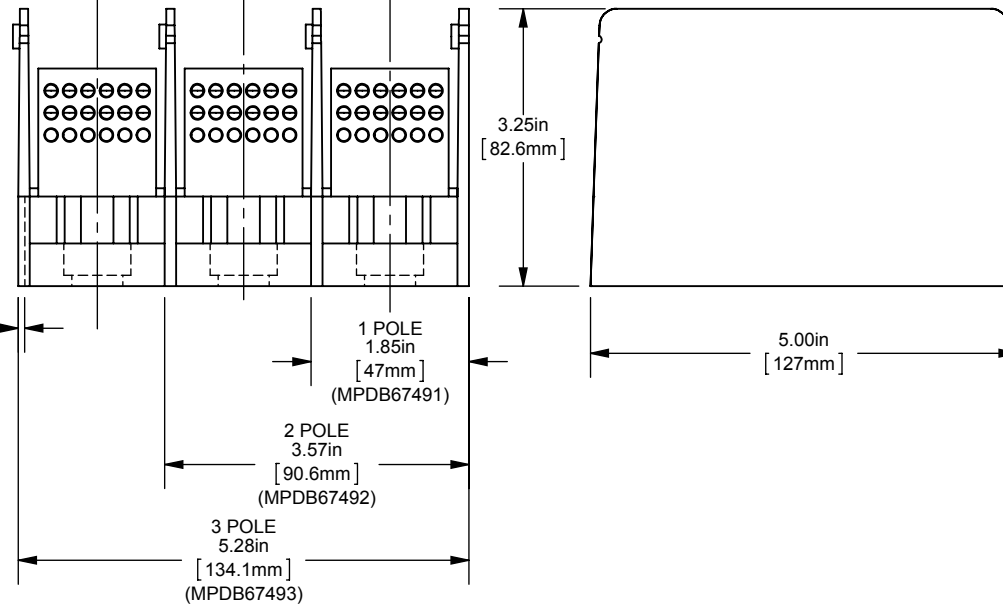

REV.	DATE	ECO	DESCRIPTION	BY	CK	APP
-	8/26/2013	N/A	INITIAL RELEASE	GDR	N/A	N/A

BACK VIEW
ADDER
(MPDB67490)
SHOWN

DIMENSIONS IN [ ] ARE MILLIMETERS

MERSEN USA NEWBURYPORT-MA, LLC
374 MERRIMAC STREET
NEWBURYPORT, MA 01950

MPDB(67490,67491,67492,67493)

PDB 1-3,ADDER ALUMINUM INTERMEDIATE

(1)500-4 X (18)10-14

OUTLINE DIMENSIONS
NOT TO BE USED FOR PRODUCTION

701952

PRODUCT MANAGER

SIGN:

DATE:

DESIGN ENGINEER

SIGN:

DATE: (SEE ECO)