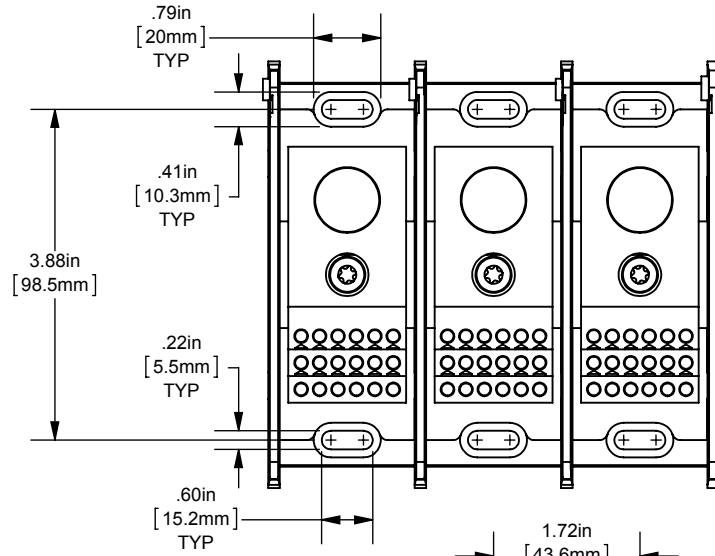

REV.	DATE	ECO	DESCRIPTION	BY	CK	APP
-	8/26/2013	N/A	INITIAL RELEASE	GDR	N/A	N/A

BACK VIEW
ADDER
(MPDB67490)
SHOWN

DIMENSIONS IN [ ] ARE MILLIMETERS

MERSEN USA NEWBURYPORT-MA, LLC
374 MERRIMAC STREET
NEWBURYPORT, MA 01950

MPDB(67490,67491,67492,67493)

PDB 1-3,ADDER ALUMINUM INTERMEDIATE

(1)500-4 X (18)10-14

OUTLINE DIMENSIONS
NOT TO BE USED FOR PRODUCTION

701952

PRODUCT MANAGER

SIGN:

DATE:

DESIGN ENGINEER

SIGN:

DATE: (SEE ECO)