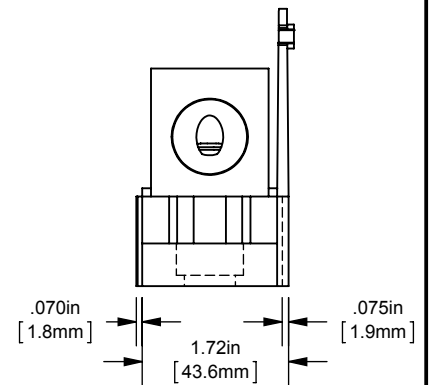

REV.	DATE	ECO	DESCRIPTION	BY	CK	APP
-	8/26/2013	N/A	INITIAL RELEASE	GDR	N/A	N/A

BACK VIEW
ADDER
(MPDB67490)
SHOWN

DIMENSIONS IN [ ] ARE MILLIMETERS

MERSEN USA NEWBURYPORT-MA, LLC
374 MERRIMAC STREET
NEWBURYPORT, MA 01950

MPDB(67490,67491,67492,67493)

PDB 1-3,ADDER ALUMINUM INTERMEDIATE

(1)500-4 X (18)10-14

OUTLINE DIMENSIONS
NOT TO BE USED FOR PRODUCTION

701952

PRODUCT MANAGER

SIGN:

DATE:

DESIGN ENGINEER

SIGN:

DATE: (SEE ECO)