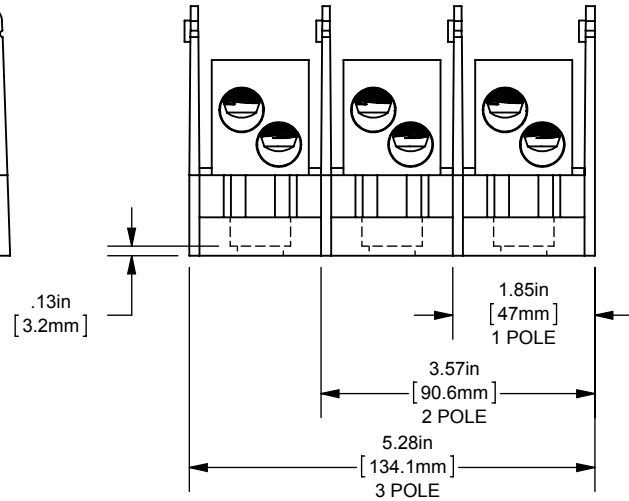

REV.	DATE	ECO	DESCRIPTION	BY	CK	APP
-	8/23/2013	NA	INITIAL RELEASE	LDB	NA	NA

DIMENSIONS IN [ ] ARE MILLIMETERS

MERSEN USA NEWBURYPORT-MA, LLC
374 MERRIMAC STREET
NEWBURYPORT, MA 01950

MPDB6742(0,1,2,3)

PDB -ADDER, 1 TO 3 POLES

(1) 500-4 X (2) 4/0-10 ALUMINUM

OUTLINE DIMENSIONS
NOT TO BE USED FOR PRODUCTION

701969

PRODUCT MANAGER

SIGN:

DATE:

DESIGN ENGINEER

SIGN:

DATE: