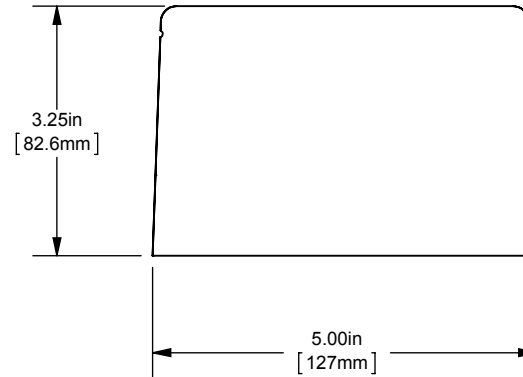

REV.	DATE	ECO	DESCRIPTION	BY	CK	APP
-	8/23/2013	NA	INITIAL RELEASE	LDB	NA	NA

DIMENSIONS IN [] ARE MILLIMETERS

MERSEN USA NEWBURYPORT-MA, LLC
374 MERRIMAC STREET
NEWBURYPORT, MA 01950

MPDB6742(0,1,2,3)

PDB -ADDER, 1 TO 3 POLES

(1) 500-4 X (2) 4/0-10 ALUMINUM

OUTLINE DIMENSIONS
NOT TO BE USED FOR PRODUCTION

701969

PRODUCT MANAGER

SIGN:

DATE:

DESIGN ENGINEER

SIGN: