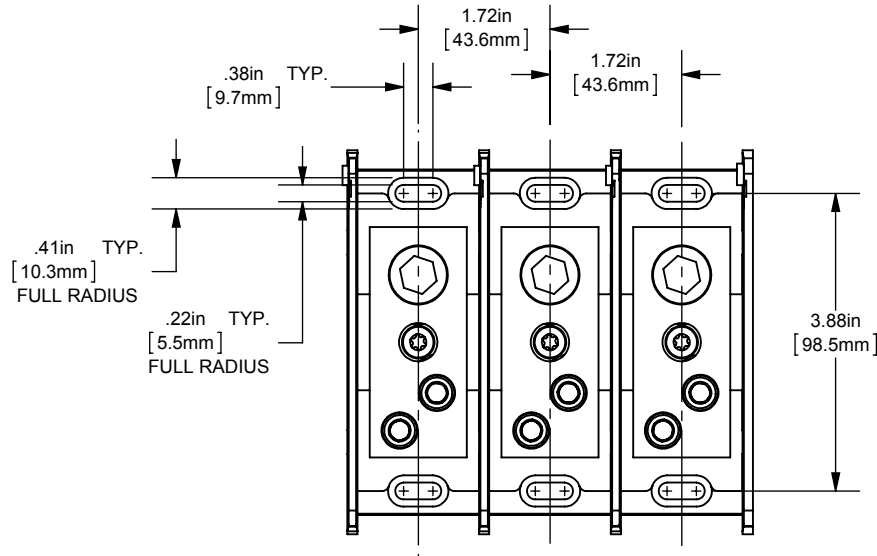

REV.	DATE	ECO	DESCRIPTION	BY	CK	APP
-	8/23/2013	NA	INITIAL RELEASE	LDB	NA	NA

DIMENSIONS IN [ ] ARE MILLIMETERS

MERSEN USA NEWBURYPORT-MA, LLC
374 MERRIMAC STREET
NEWBURYPORT, MA 01950

MPDB6742(0,1,2,3)

PDB -ADDER, 1 TO 3 POLES

(1) 500-4 X (2) 4/0-10 ALUMINUM

OUTLINE DIMENSIONS
NOT TO BE USED FOR PRODUCTION

701969

PRODUCT MANAGER

SIGN:

DATE:

DESIGN ENGINEER

SIGN:

DATE: