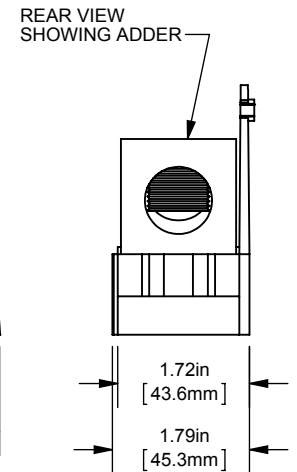

REV.	DATE	ECO	DESCRIPTION	BY	CK	APP
-	8/23/2013	NA	INITIAL RELEASE	LDB	NA	NA

DIMENSIONS IN [] ARE MILLIMETERS

MERSEN USA NEWBURYPORT-MA, LLC
374 MERRIMAC STREET
NEWBURYPORT, MA 01950

MPDB6743(0,1,2,3)

PDB -ADDER, 1 TO 3 POLES

(1) 500-4 X (8) 2-14 ALUMINUM

OUTLINE DIMENSIONS
NOT TO BE USED FOR PRODUCTION

701970

PRODUCT MANAGER

SIGN:

DATE:

DESIGN ENGINEER

SIGN: