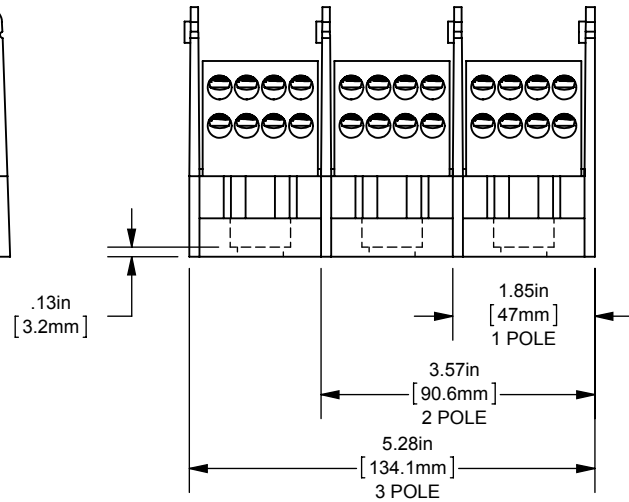

REV.	DATE	ECO	DESCRIPTION	BY	CK	APP
-	8/23/2013	NA	INITIAL RELEASE	LDB	NA	NA

DIMENSIONS IN [ ] ARE MILLIMETERS

MERSEN USA NEWBURYPORT-MA, LLC
374 MERRIMAC STREET
NEWBURYPORT, MA 01950

MPDB6743(0,1,2,3)

PDB -ADDER, 1 TO 3 POLES

(1) 500-4 X (8) 2-14 ALUMINUM

OUTLINE DIMENSIONS
NOT TO BE USED FOR PRODUCTION

701970

PRODUCT MANAGER

SIGN:

DATE:

DESIGN ENGINEER

SIGN:

DATE: