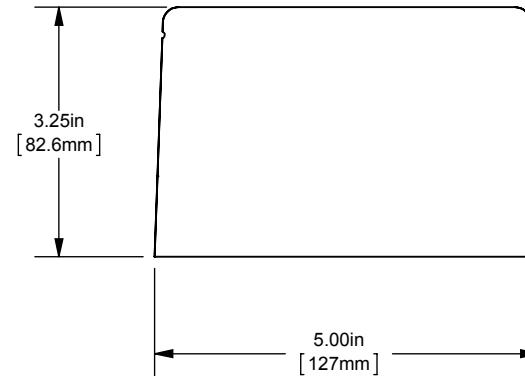

REV.	DATE	ECO	DESCRIPTION	BY	CK	APP
-	8/23/2013	NA	INITIAL RELEASE	LDB	NA	NA

DIMENSIONS IN [] ARE MILLIMETERS

MERSEN USA NEWBURYPORT-MA, LLC
374 MERRIMAC STREET
NEWBURYPORT, MA 01950

MPDB6743(0,1,2,3)

PDB -ADDER, 1 TO 3 POLES

(1) 500-4 X (8) 2-14 ALUMINUM

OUTLINE DIMENSIONS
NOT TO BE USED FOR PRODUCTION

701970

PRODUCT MANAGER

SIGN:

DATE:

DESIGN ENGINEER

SIGN: