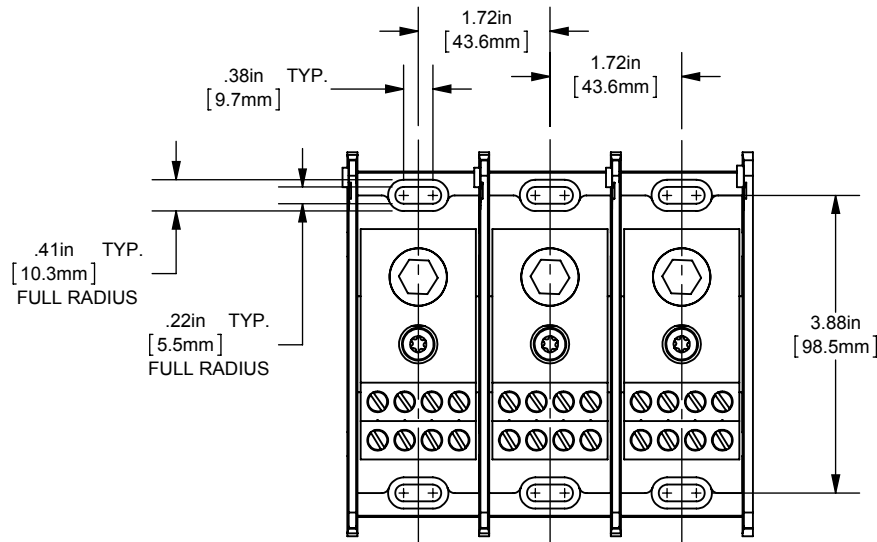

REV.	DATE	ECO	DESCRIPTION	BY	CK	APP
-	8/23/2013	NA	INITIAL RELEASE	LDB	NA	NA

DIMENSIONS IN [ ] ARE MILLIMETERS

MERSEN USA NEWBURYPORT-MA, LLC
374 MERRIMAC STREET
NEWBURYPORT, MA 01950

MPDB6743(0,1,2,3)

PDB -ADDER, 1 TO 3 POLES

(1) 500-4 X (8) 2-14 ALUMINUM

OUTLINE DIMENSIONS
NOT TO BE USED FOR PRODUCTION

701970

PRODUCT MANAGER

SIGN:

DATE:

DESIGN ENGINEER

SIGN:

DATE: