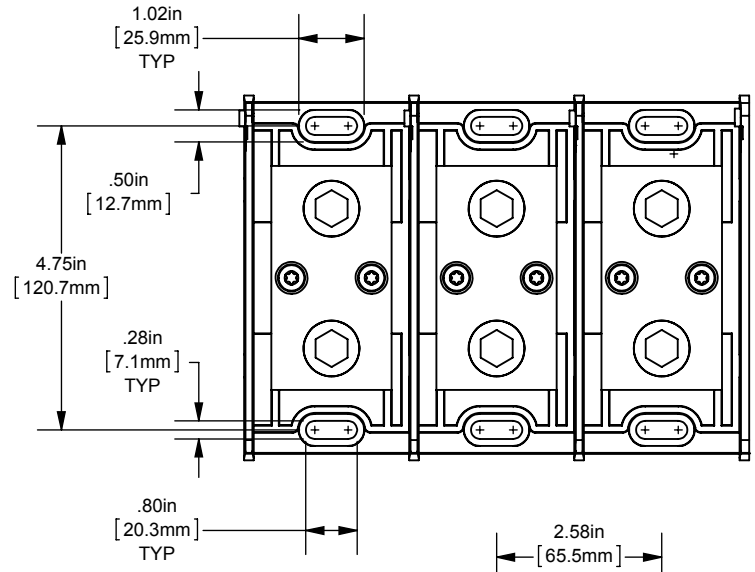

REV.	DATE	ECO	DESCRIPTION	BY	CK	APP
-	8/28/2013	N/A	INITIAL RELEASE	GDR	N/A	N/A

BACK VIEW  
ADDER  
(MPDB69640)  
SHOWN

DIMENSIONS IN [ ] ARE MILLIMETERS

MERSEN USA NEWBURYPORT-MA, LLC  
374 MERRIMAC STREET  
NEWBURYPORT, MA 01950

MPDB(69640,69641,69642,69643)  
PDB 1-3,ADDER ALUMINUM LARGE  
(1) 600-2 X (1) 600-2

OUTLINE DIMENSIONS  
NOT TO BE USED FOR PRODUCTION

701986

PRODUCT MANAGER  
SIGN:  
DATE:

DESIGN ENGINEER  
SIGN:  
DATE: (SEE ECO)