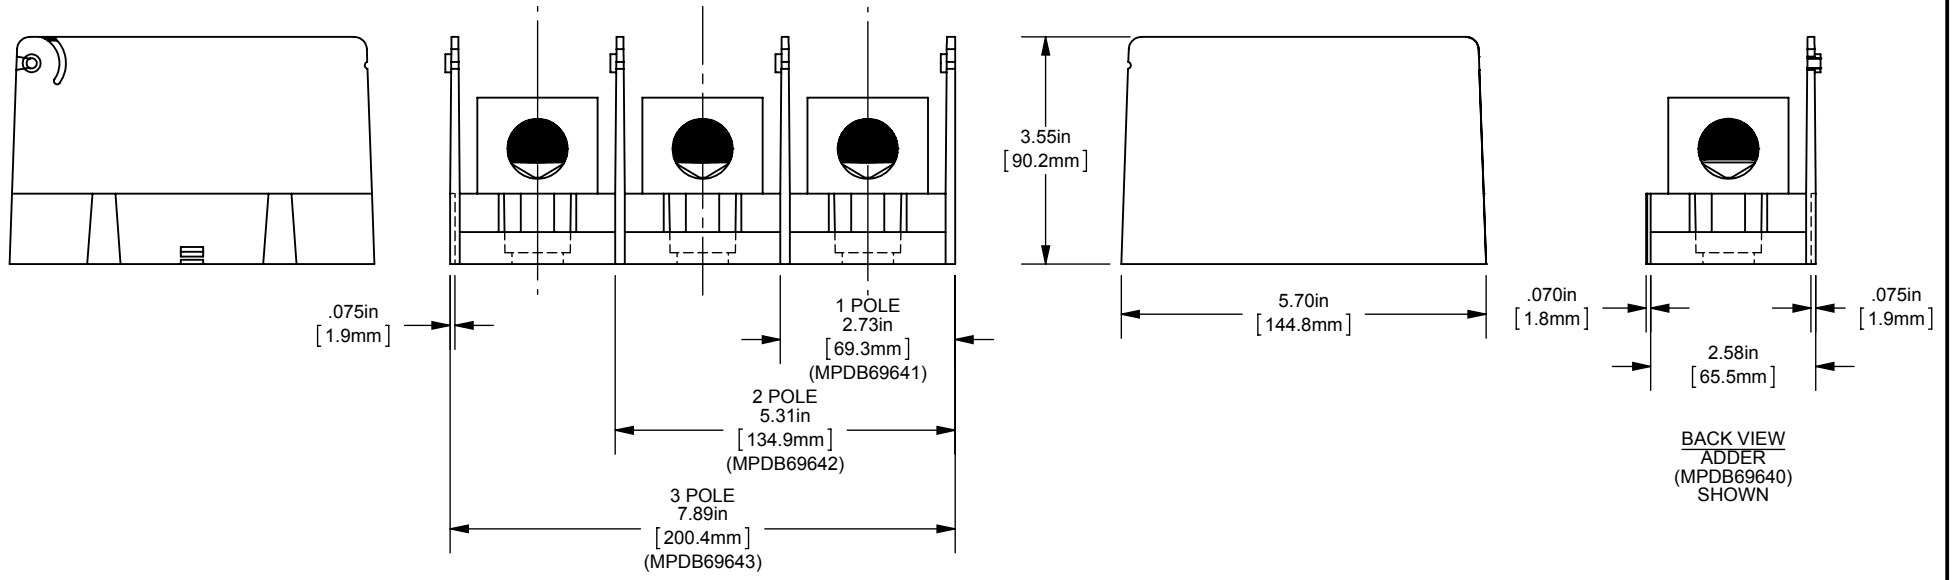

REV.	DATE	ECO	DESCRIPTION	BY	CK	APP
-	8/28/2013	N/A	INITIAL RELEASE	GDR	N/A	N/A

BACK VIEW  
ADDER  
(MPDB69640)  
SHOWN

DIMENSIONS IN [ ] ARE MILLIMETERS

MERSEN USA NEWBURYPORT-MA, LLC  
374 MERRIMAC STREET  
NEWBURYPORT, MA 01950

MPDB(69640,69641,69642,69643)  
PDB 1-3,ADDER ALUMINUM LARGE  
(1) 600-2 X (1) 600-2

OUTLINE DIMENSIONS  
NOT TO BE USED FOR PRODUCTION

701986

PRODUCT MANAGER  
SIGN:  
DATE:

DESIGN ENGINEER  
SIGN:  
DATE: (SEE ECO)