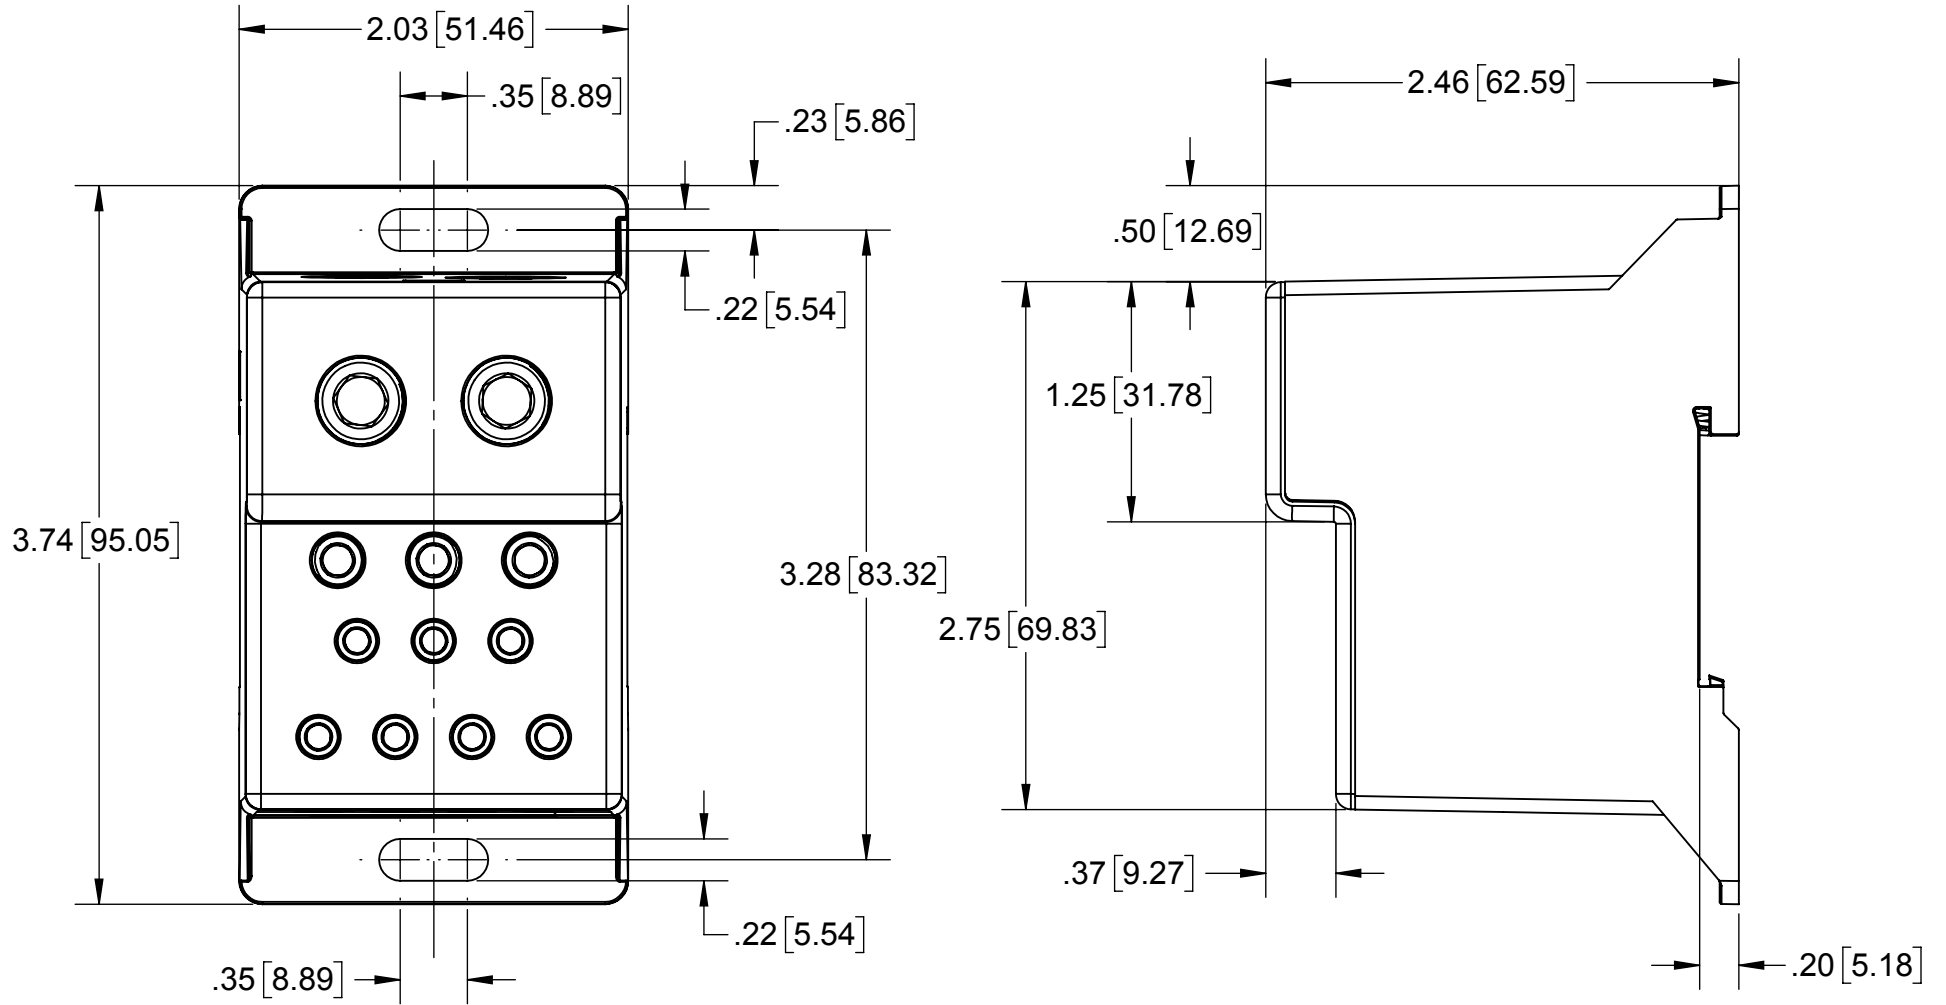

REV	DATE	ECO	DESCRIPTION	BY	CK	APP
-	07/13/19	N/A	INITIAL RELEASE	RB	N/A	N/A

DIMENSIONS IN [] ARE MILLIMETERS

MERSEN USA NEWBURYPORT-MA, LLC
374 MERRIMAC STREET
NEWBURYPORT, MA 01950

CEP-FSPDB250

POWER DISTRIBUTION BLOCK

250A 600V

OUTLINE DIMENSIONS
NOT TO BE USED FOR PRODUCTION

702267

PRODUCT MANAGER

SIGN: D. VANGARI

DATE: 10/1/19

DESIGN ENGINEER

SIGN: R. BURGE