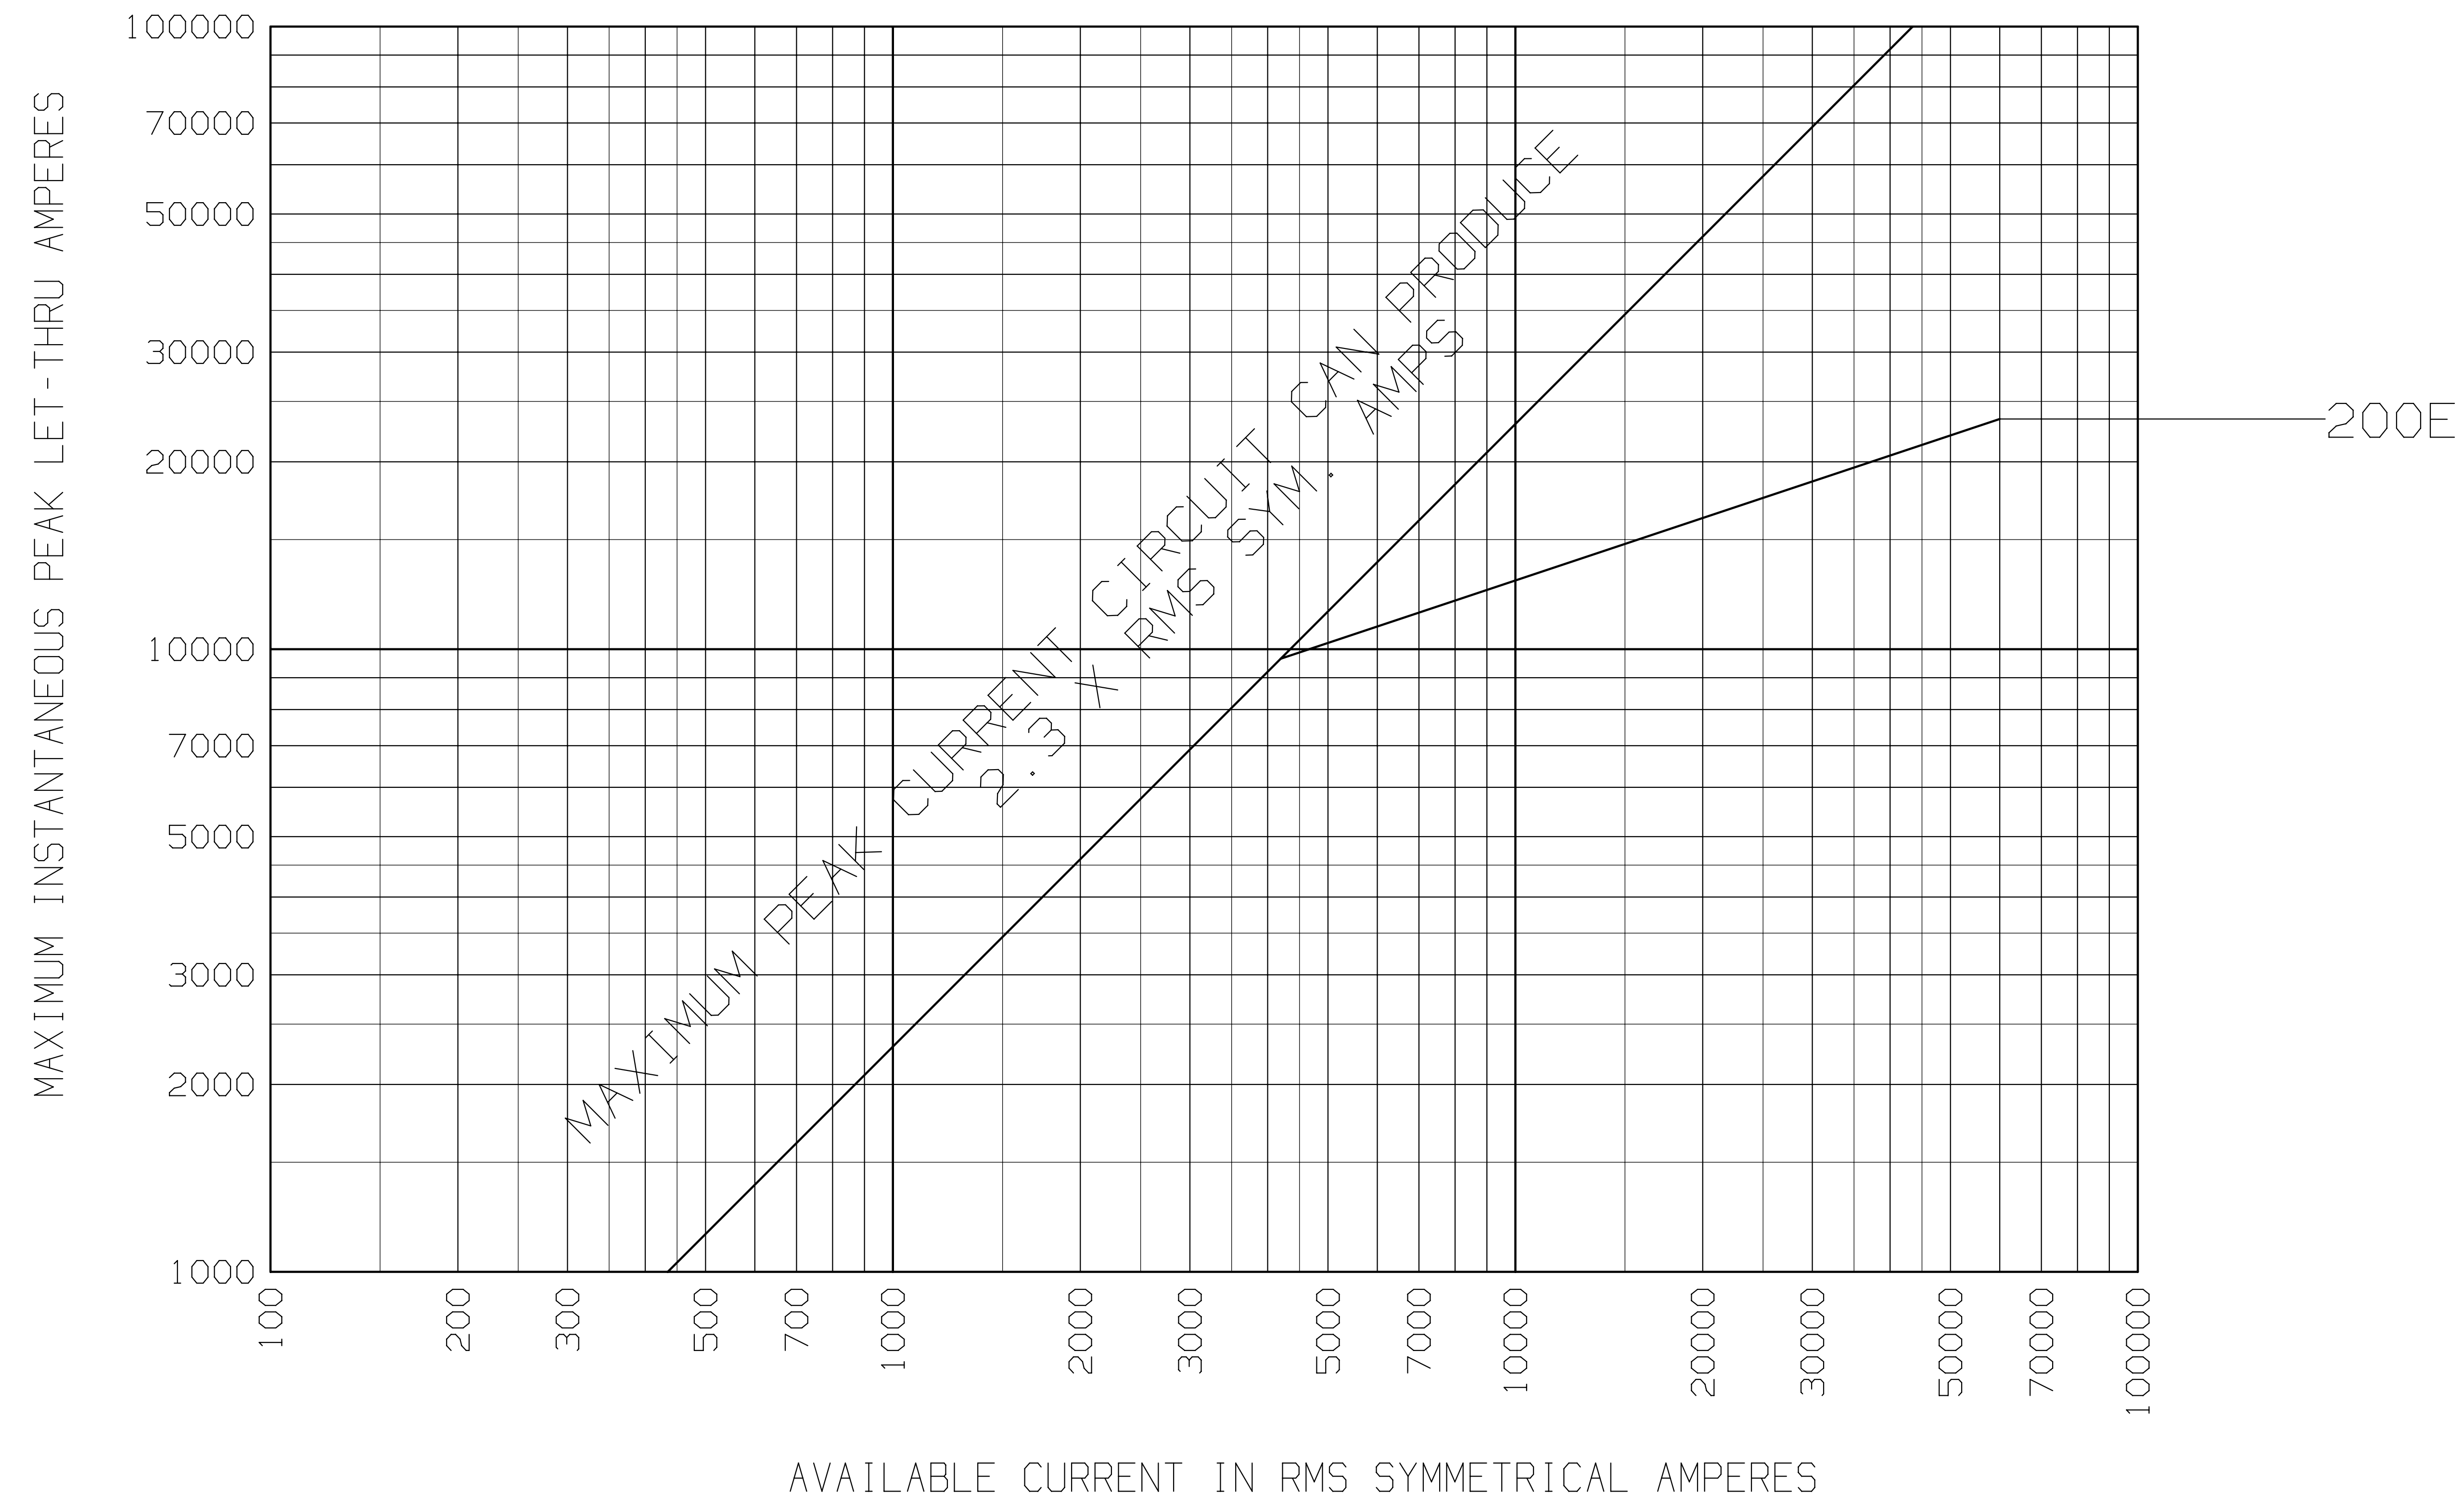

CABLE PROTECTOR AMP-TRAP FUSE
CL-14
A083C2D0R0-(E RATING)
200E 8.3KV
PEAK LET-THRU CURRENT CURVE

Newburyport, MA 01950

720472

CONTROL No: 313

REV -
10/21/02