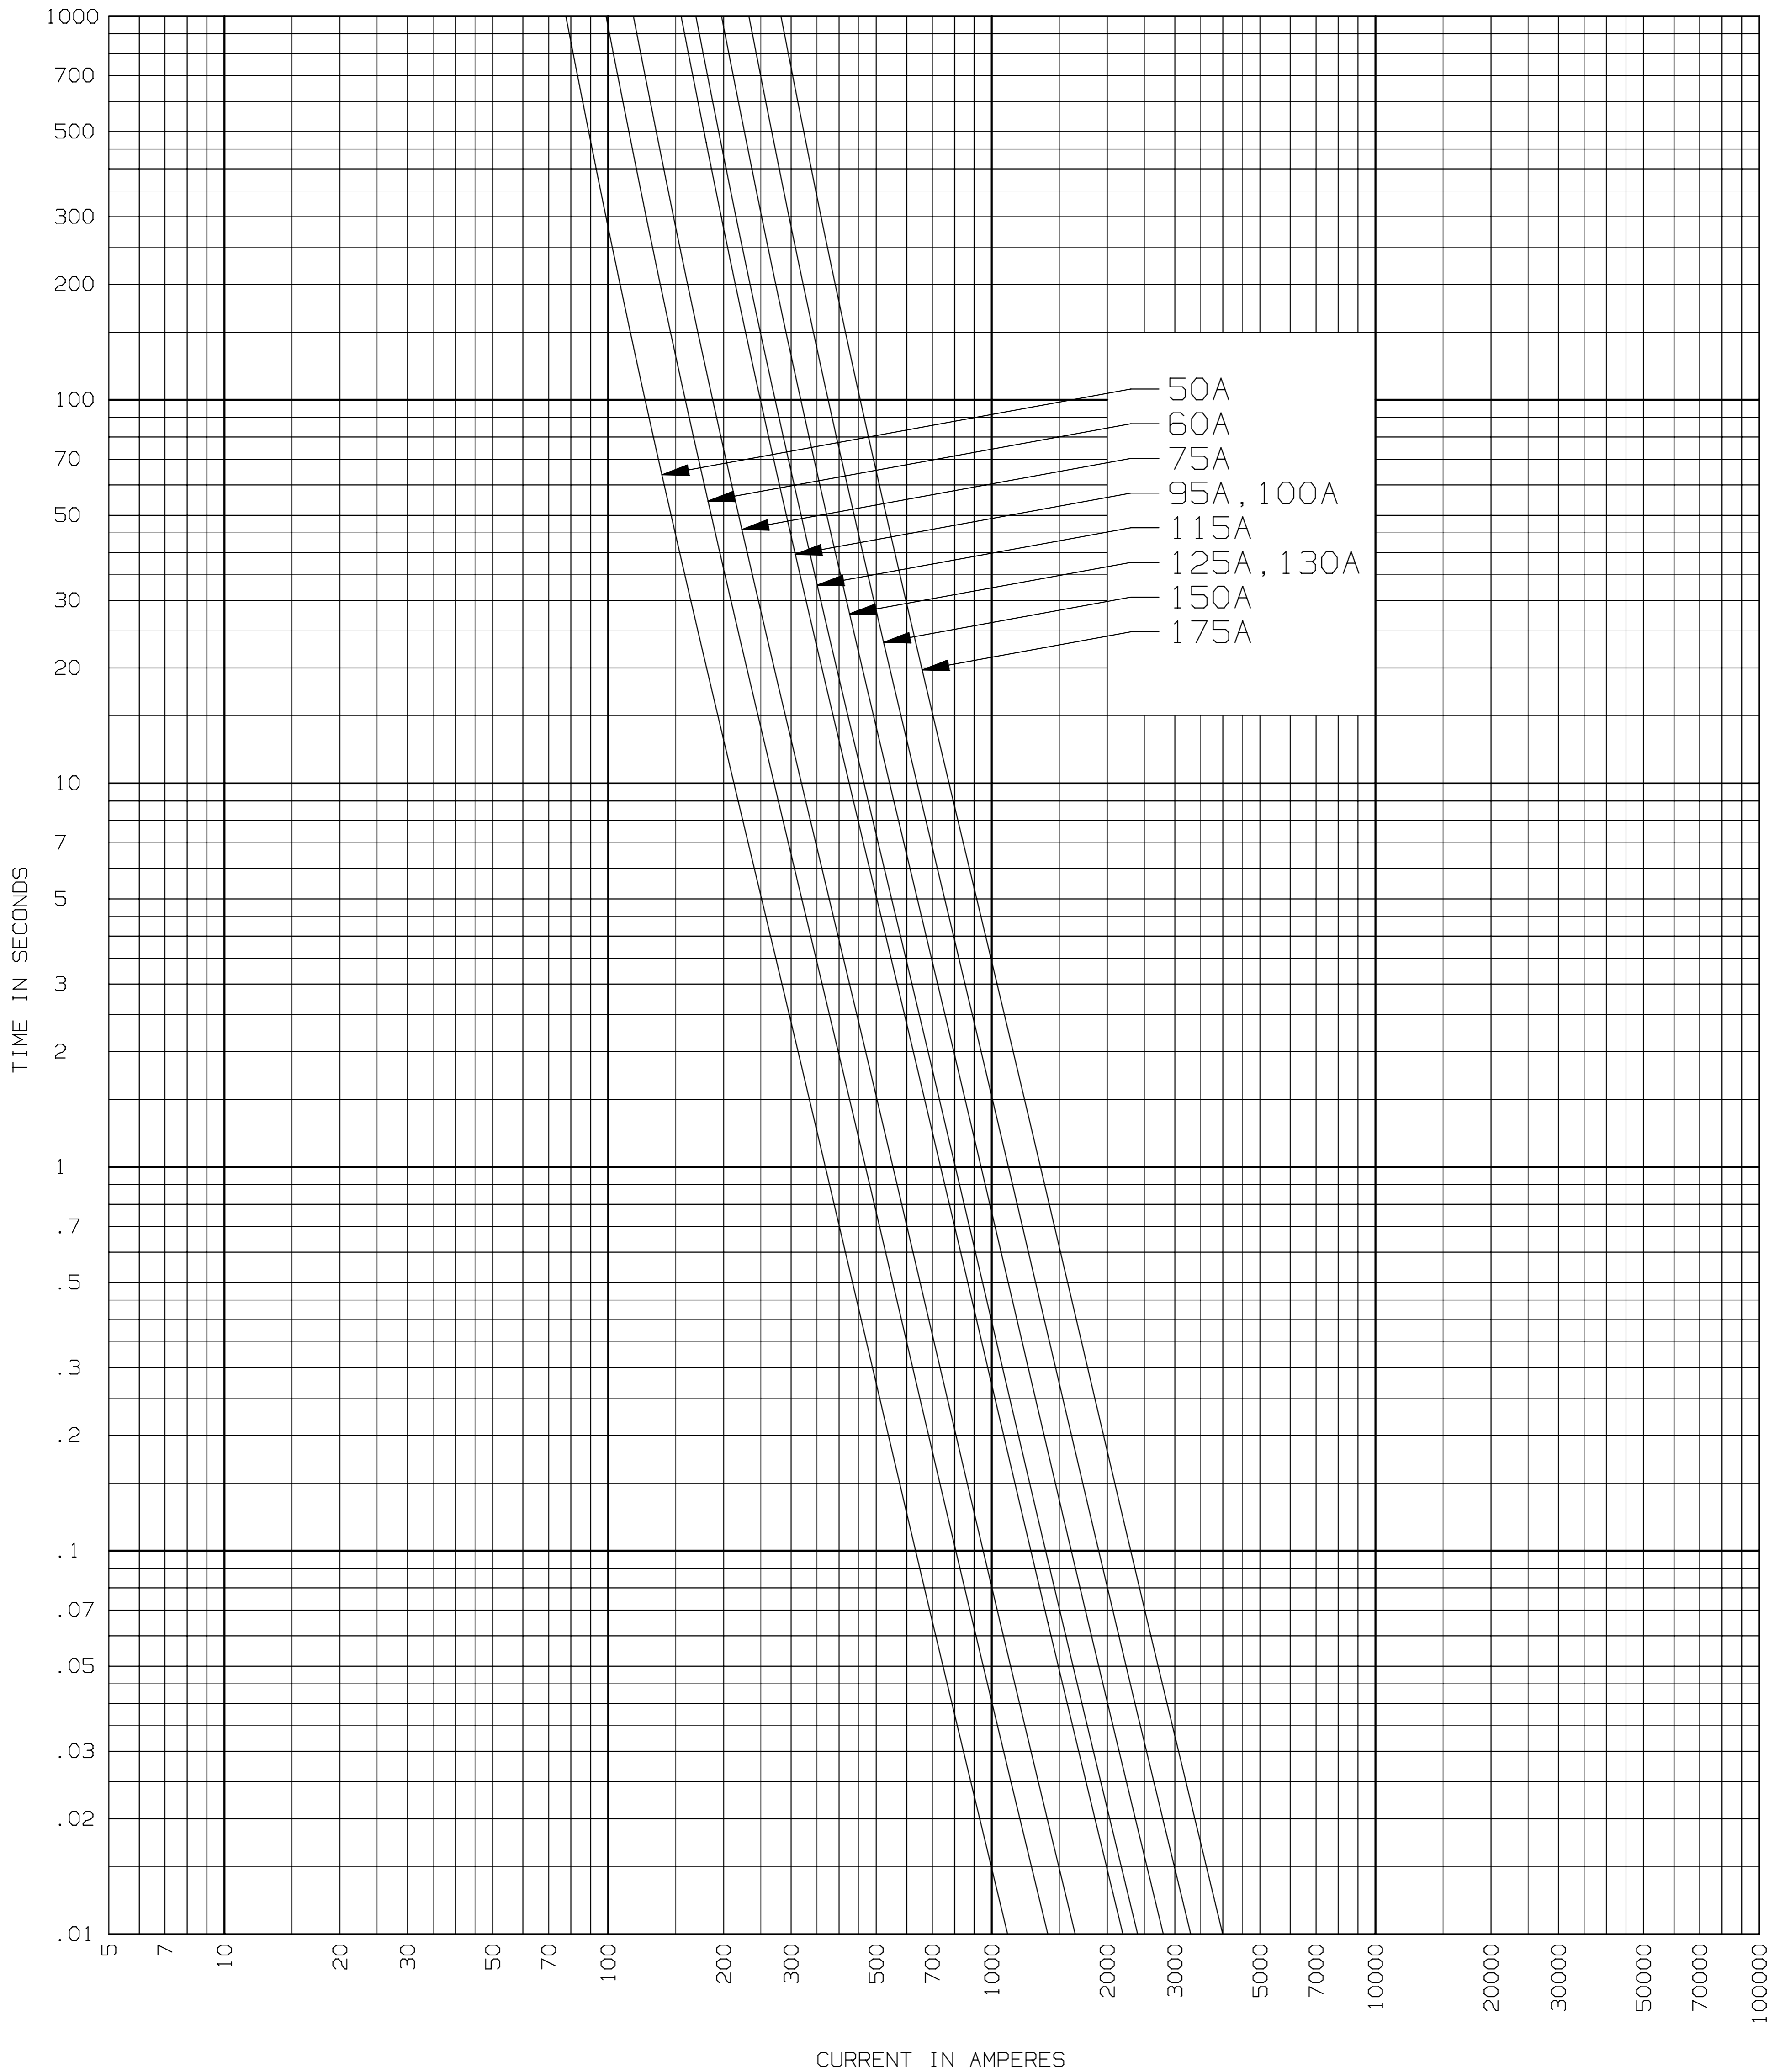

MEDIUM VOLTAGE CAPACITOR FUSE
CAT. NO. A300C(50-175) -10, -20, -60, -21
50-175A 3.0kV

MINIMUM MELTING TIME CURRENT DATA

Mersen
Newburyport, MA 01950
720545

CONTROL NO.: 439
REV. A
FOLDER NO.: 47
10/31/06