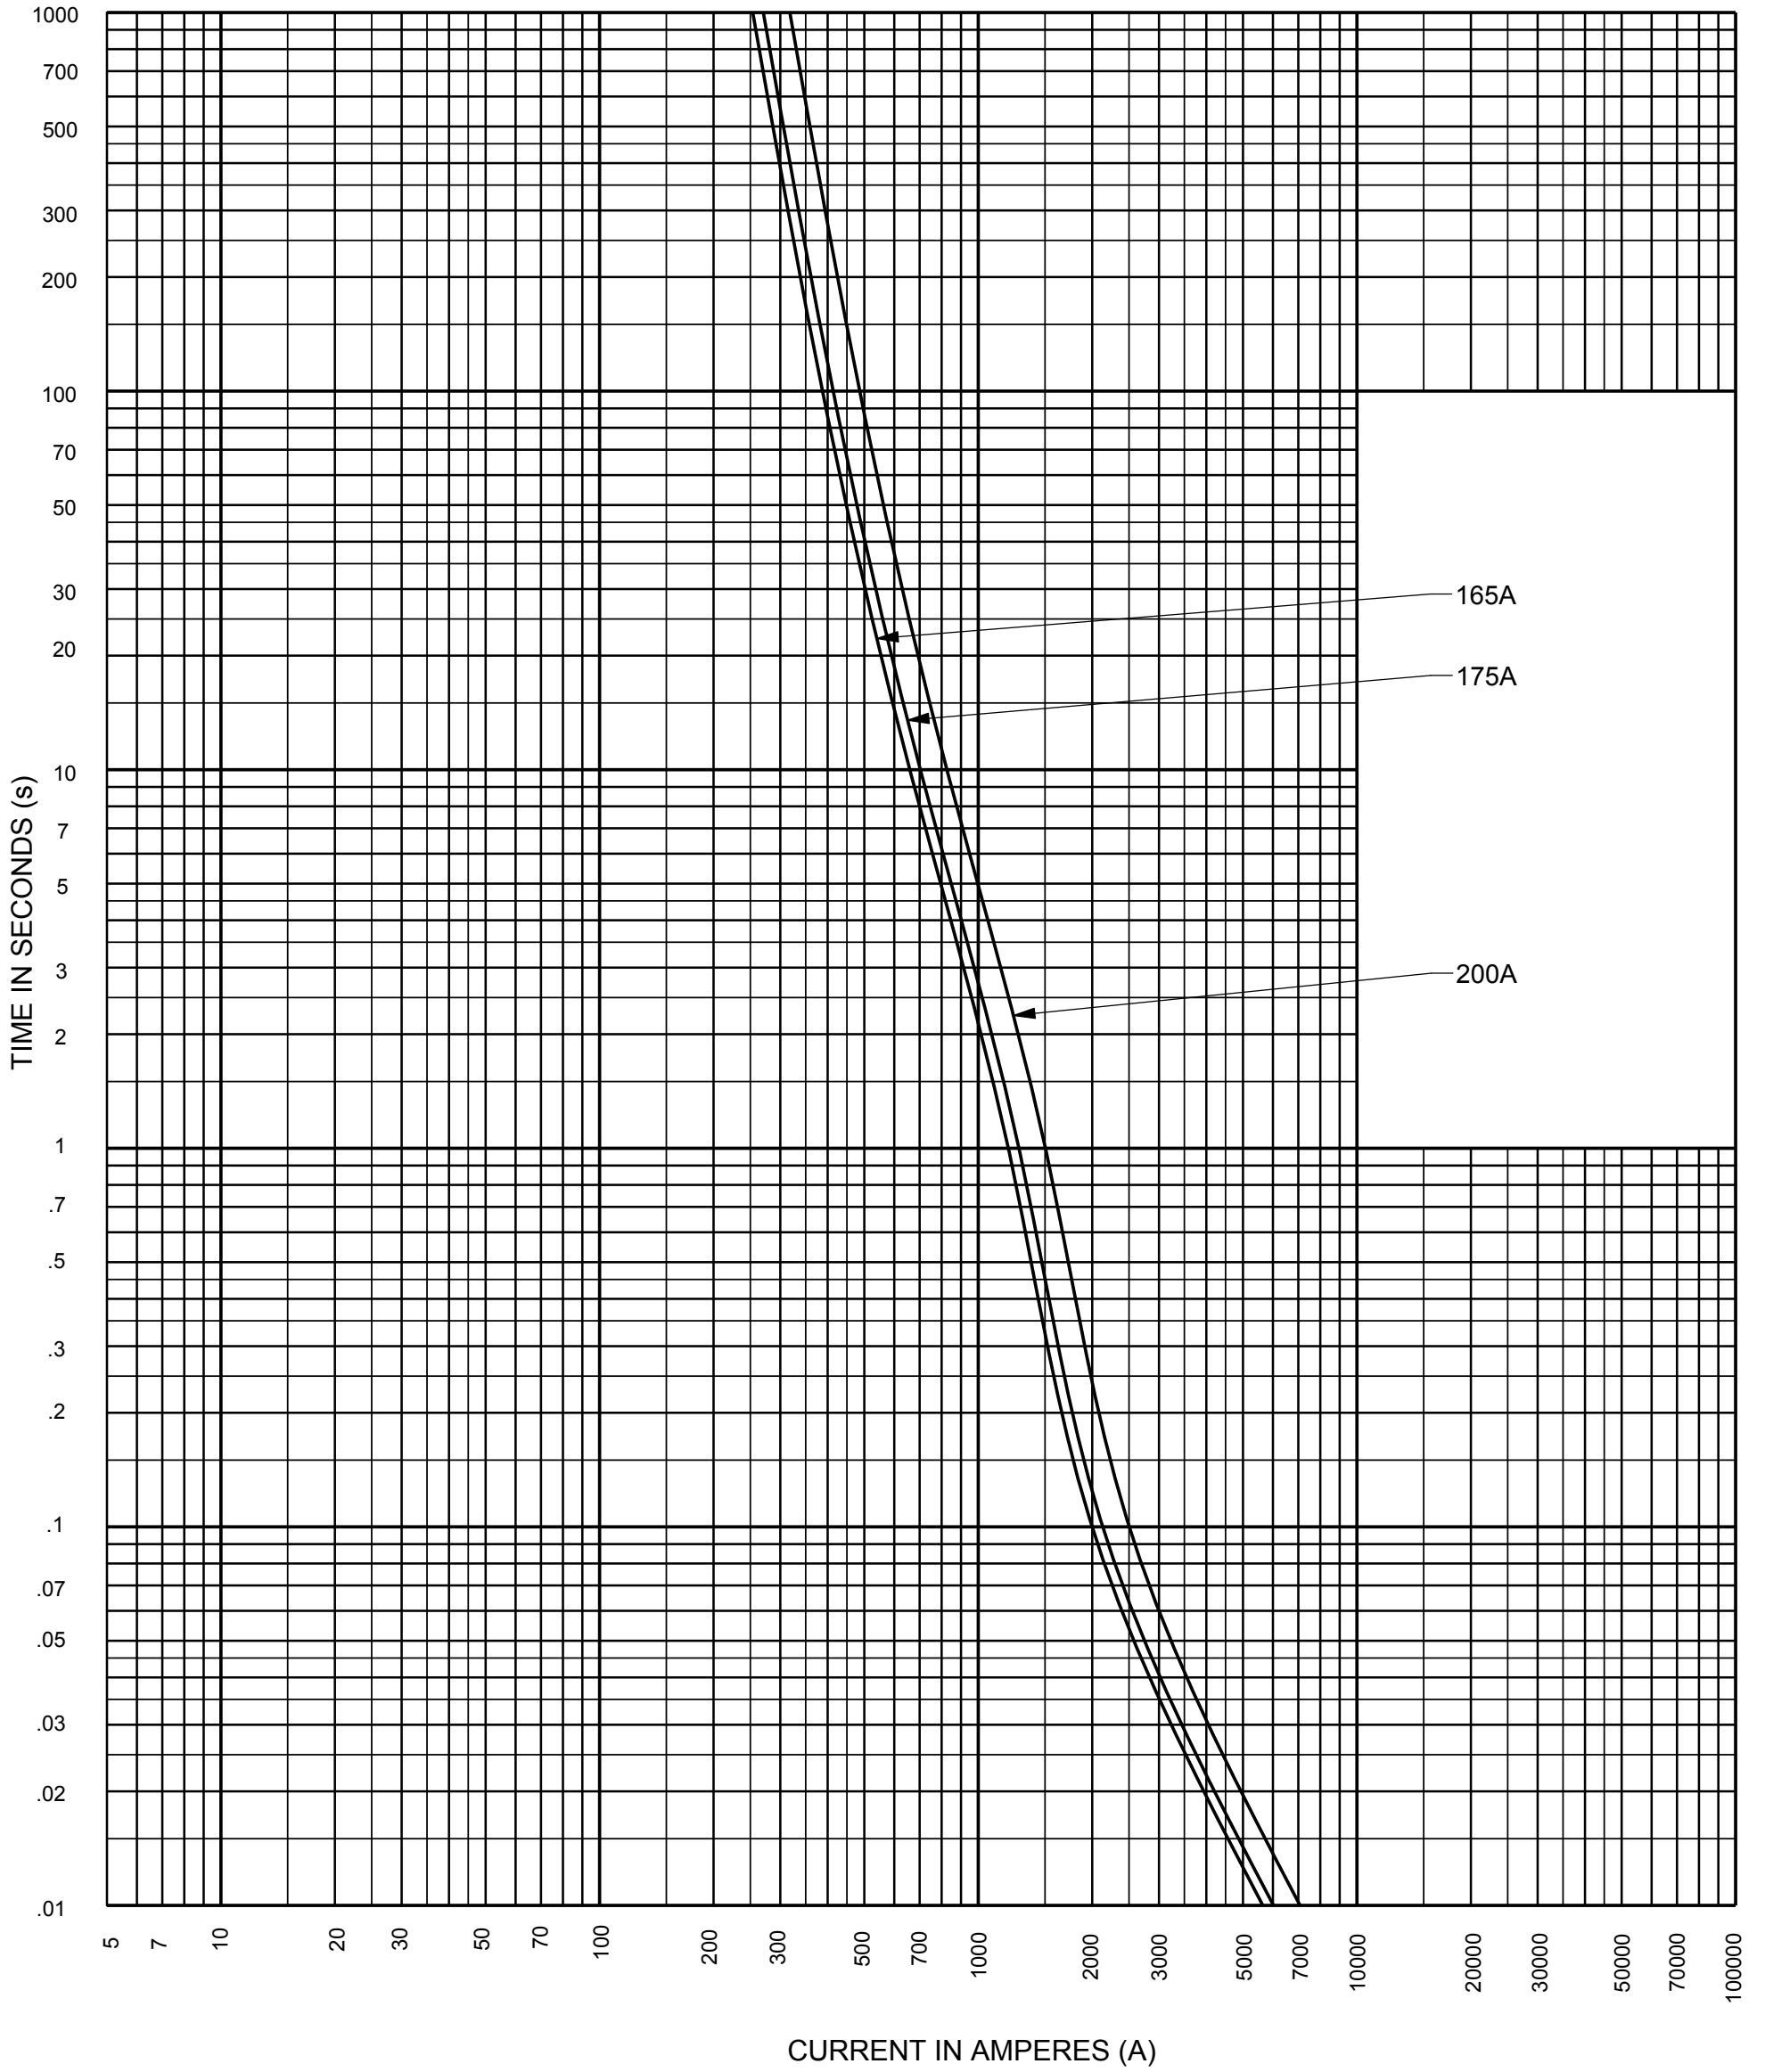

MEDIUM VOLTAGE CAPACITOR FUSE

CAT. NO. A200C(165-200)-10, -50

165-200A 2.0kV MAX.

TOTAL CLEARING TIME CURRENT DATA

FERRAZ SHAWMUT
NEWBURYPORT, MA 01950

720574

CONTROL NO.: 831
REV.: A
FOLDER NO.: 47
DATE: 9-14-05