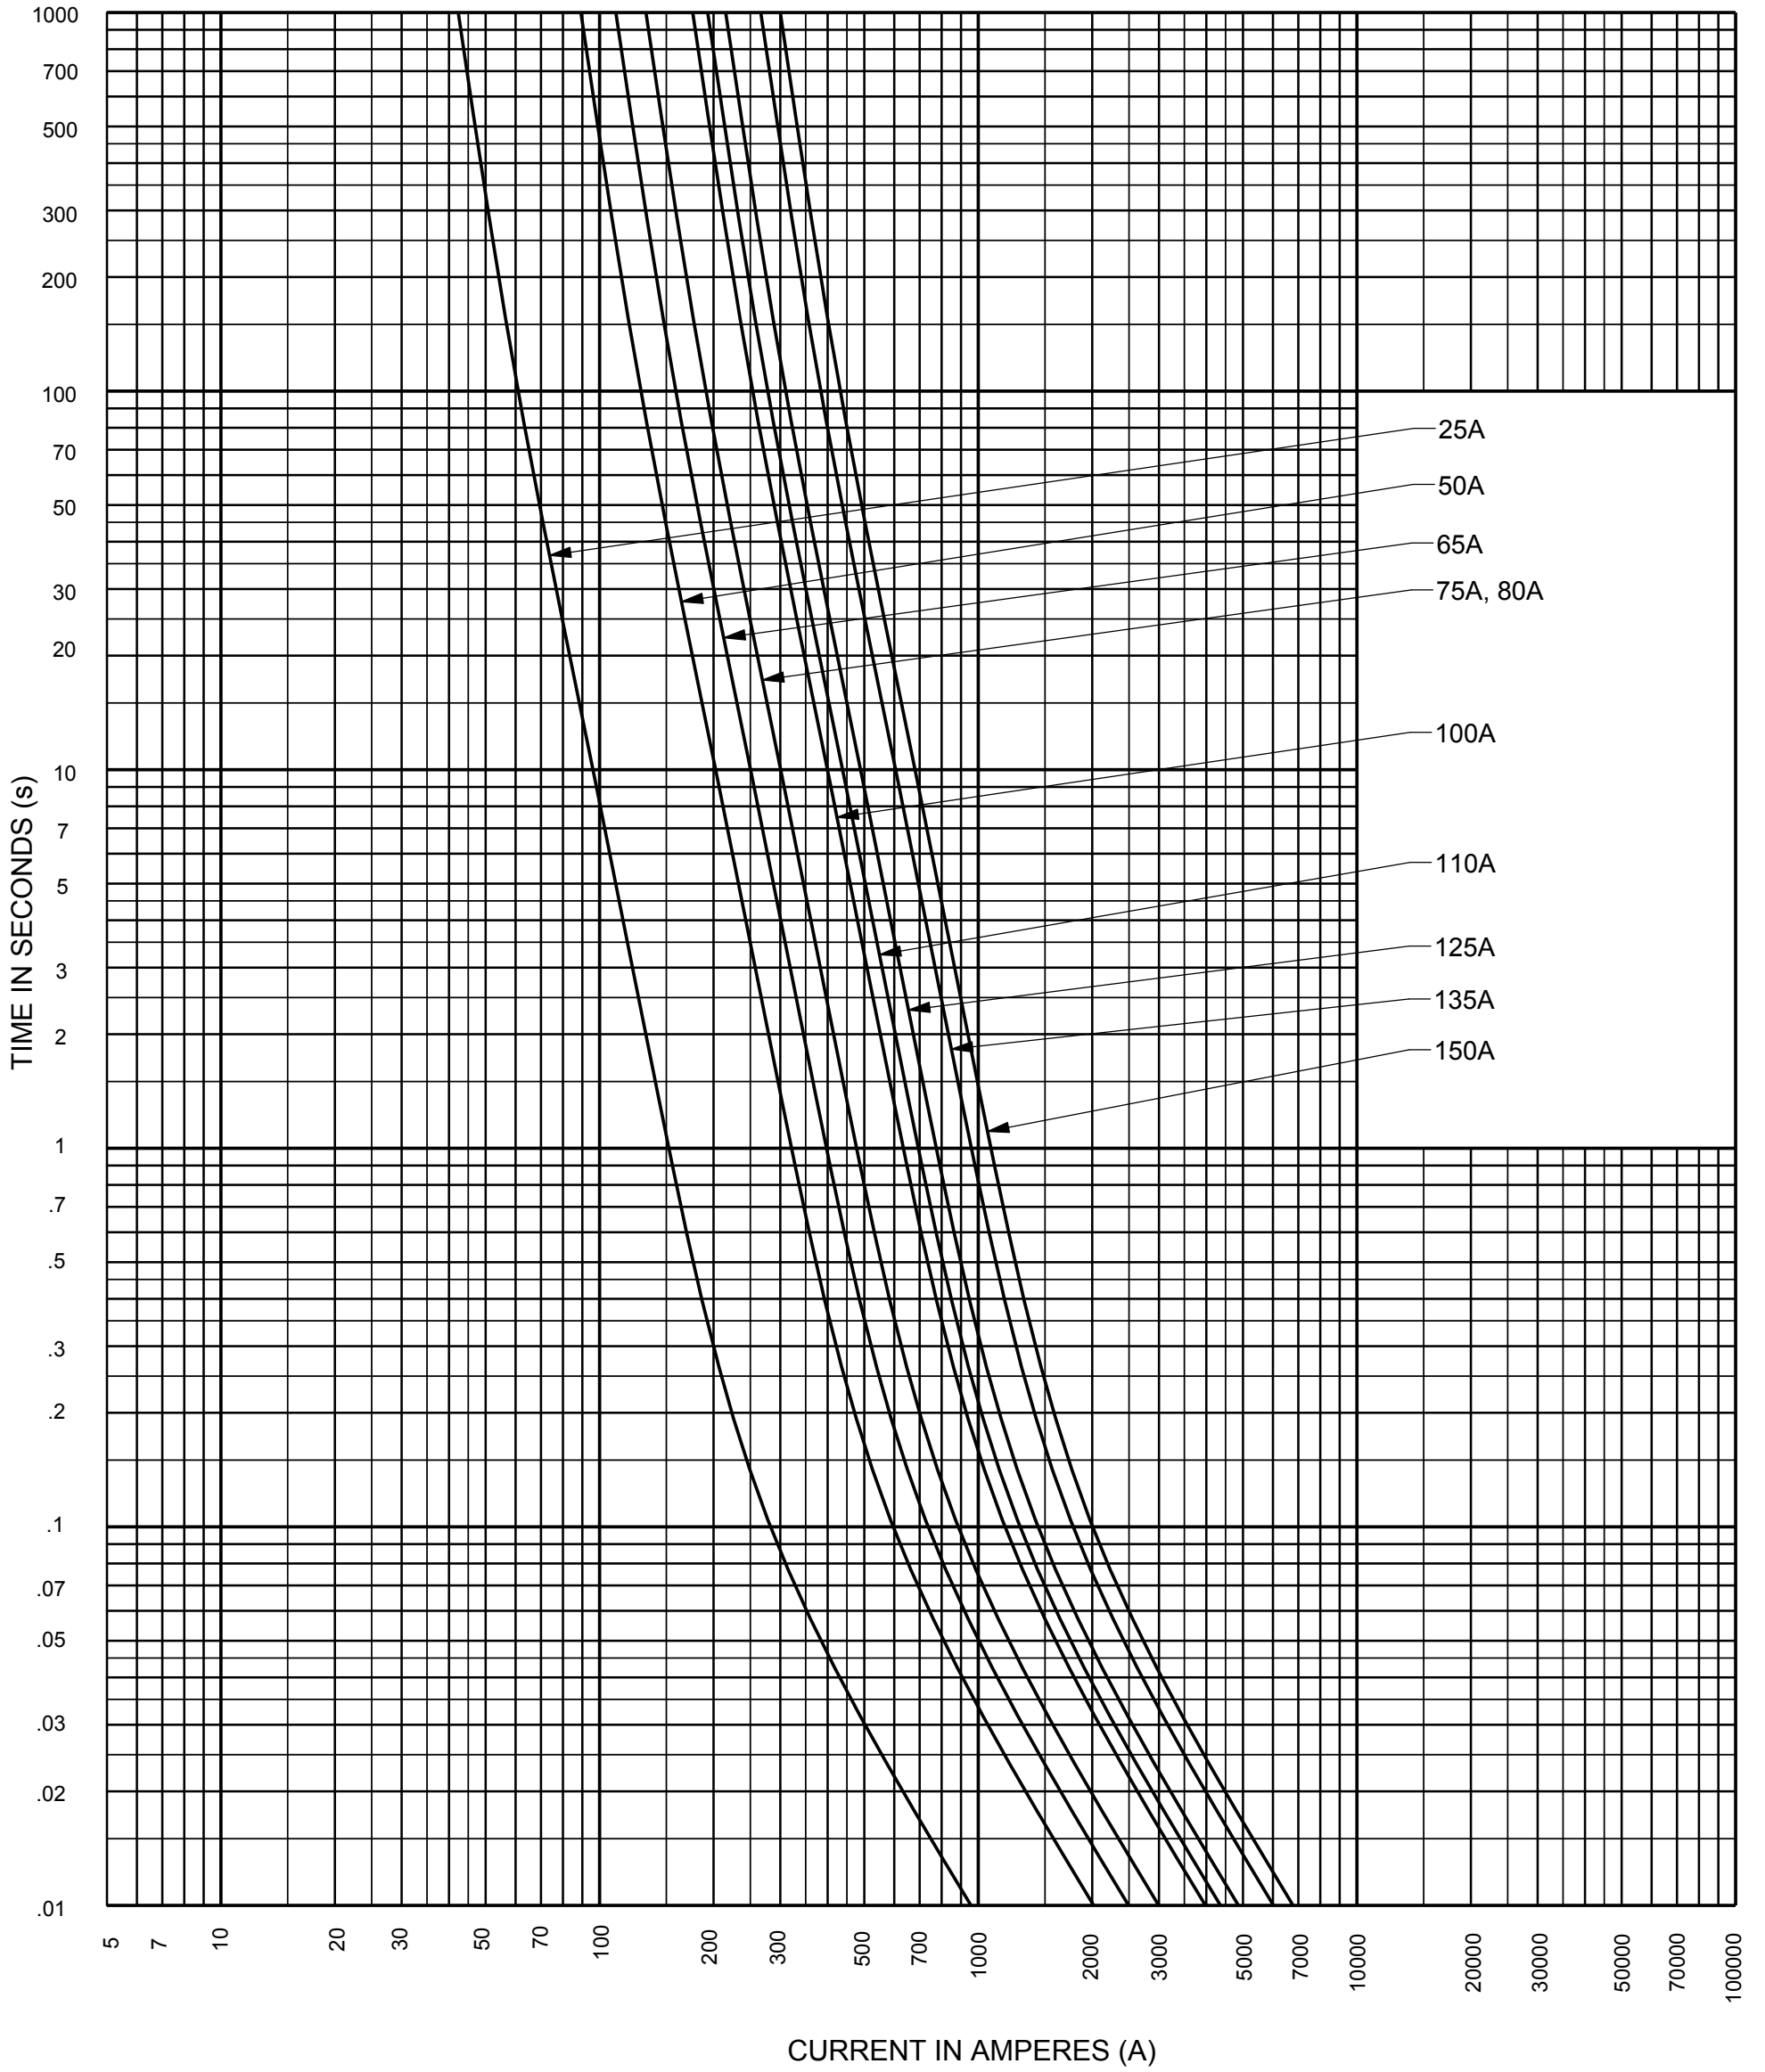

MEDIUM VOLTAGE CAPACITOR FUSE

CAT. NO. A250C(25-150)-10, -50

25-150A 2.5kV

TOTAL CLEARING TIME CURRENT DATA

FERRAZ SHAWMUT
NEWBURYPORT, MA 01950

720576

CONTROL NO.: 830
REV.: A
FOLDER NO.: 47
DATE: 9-14-05