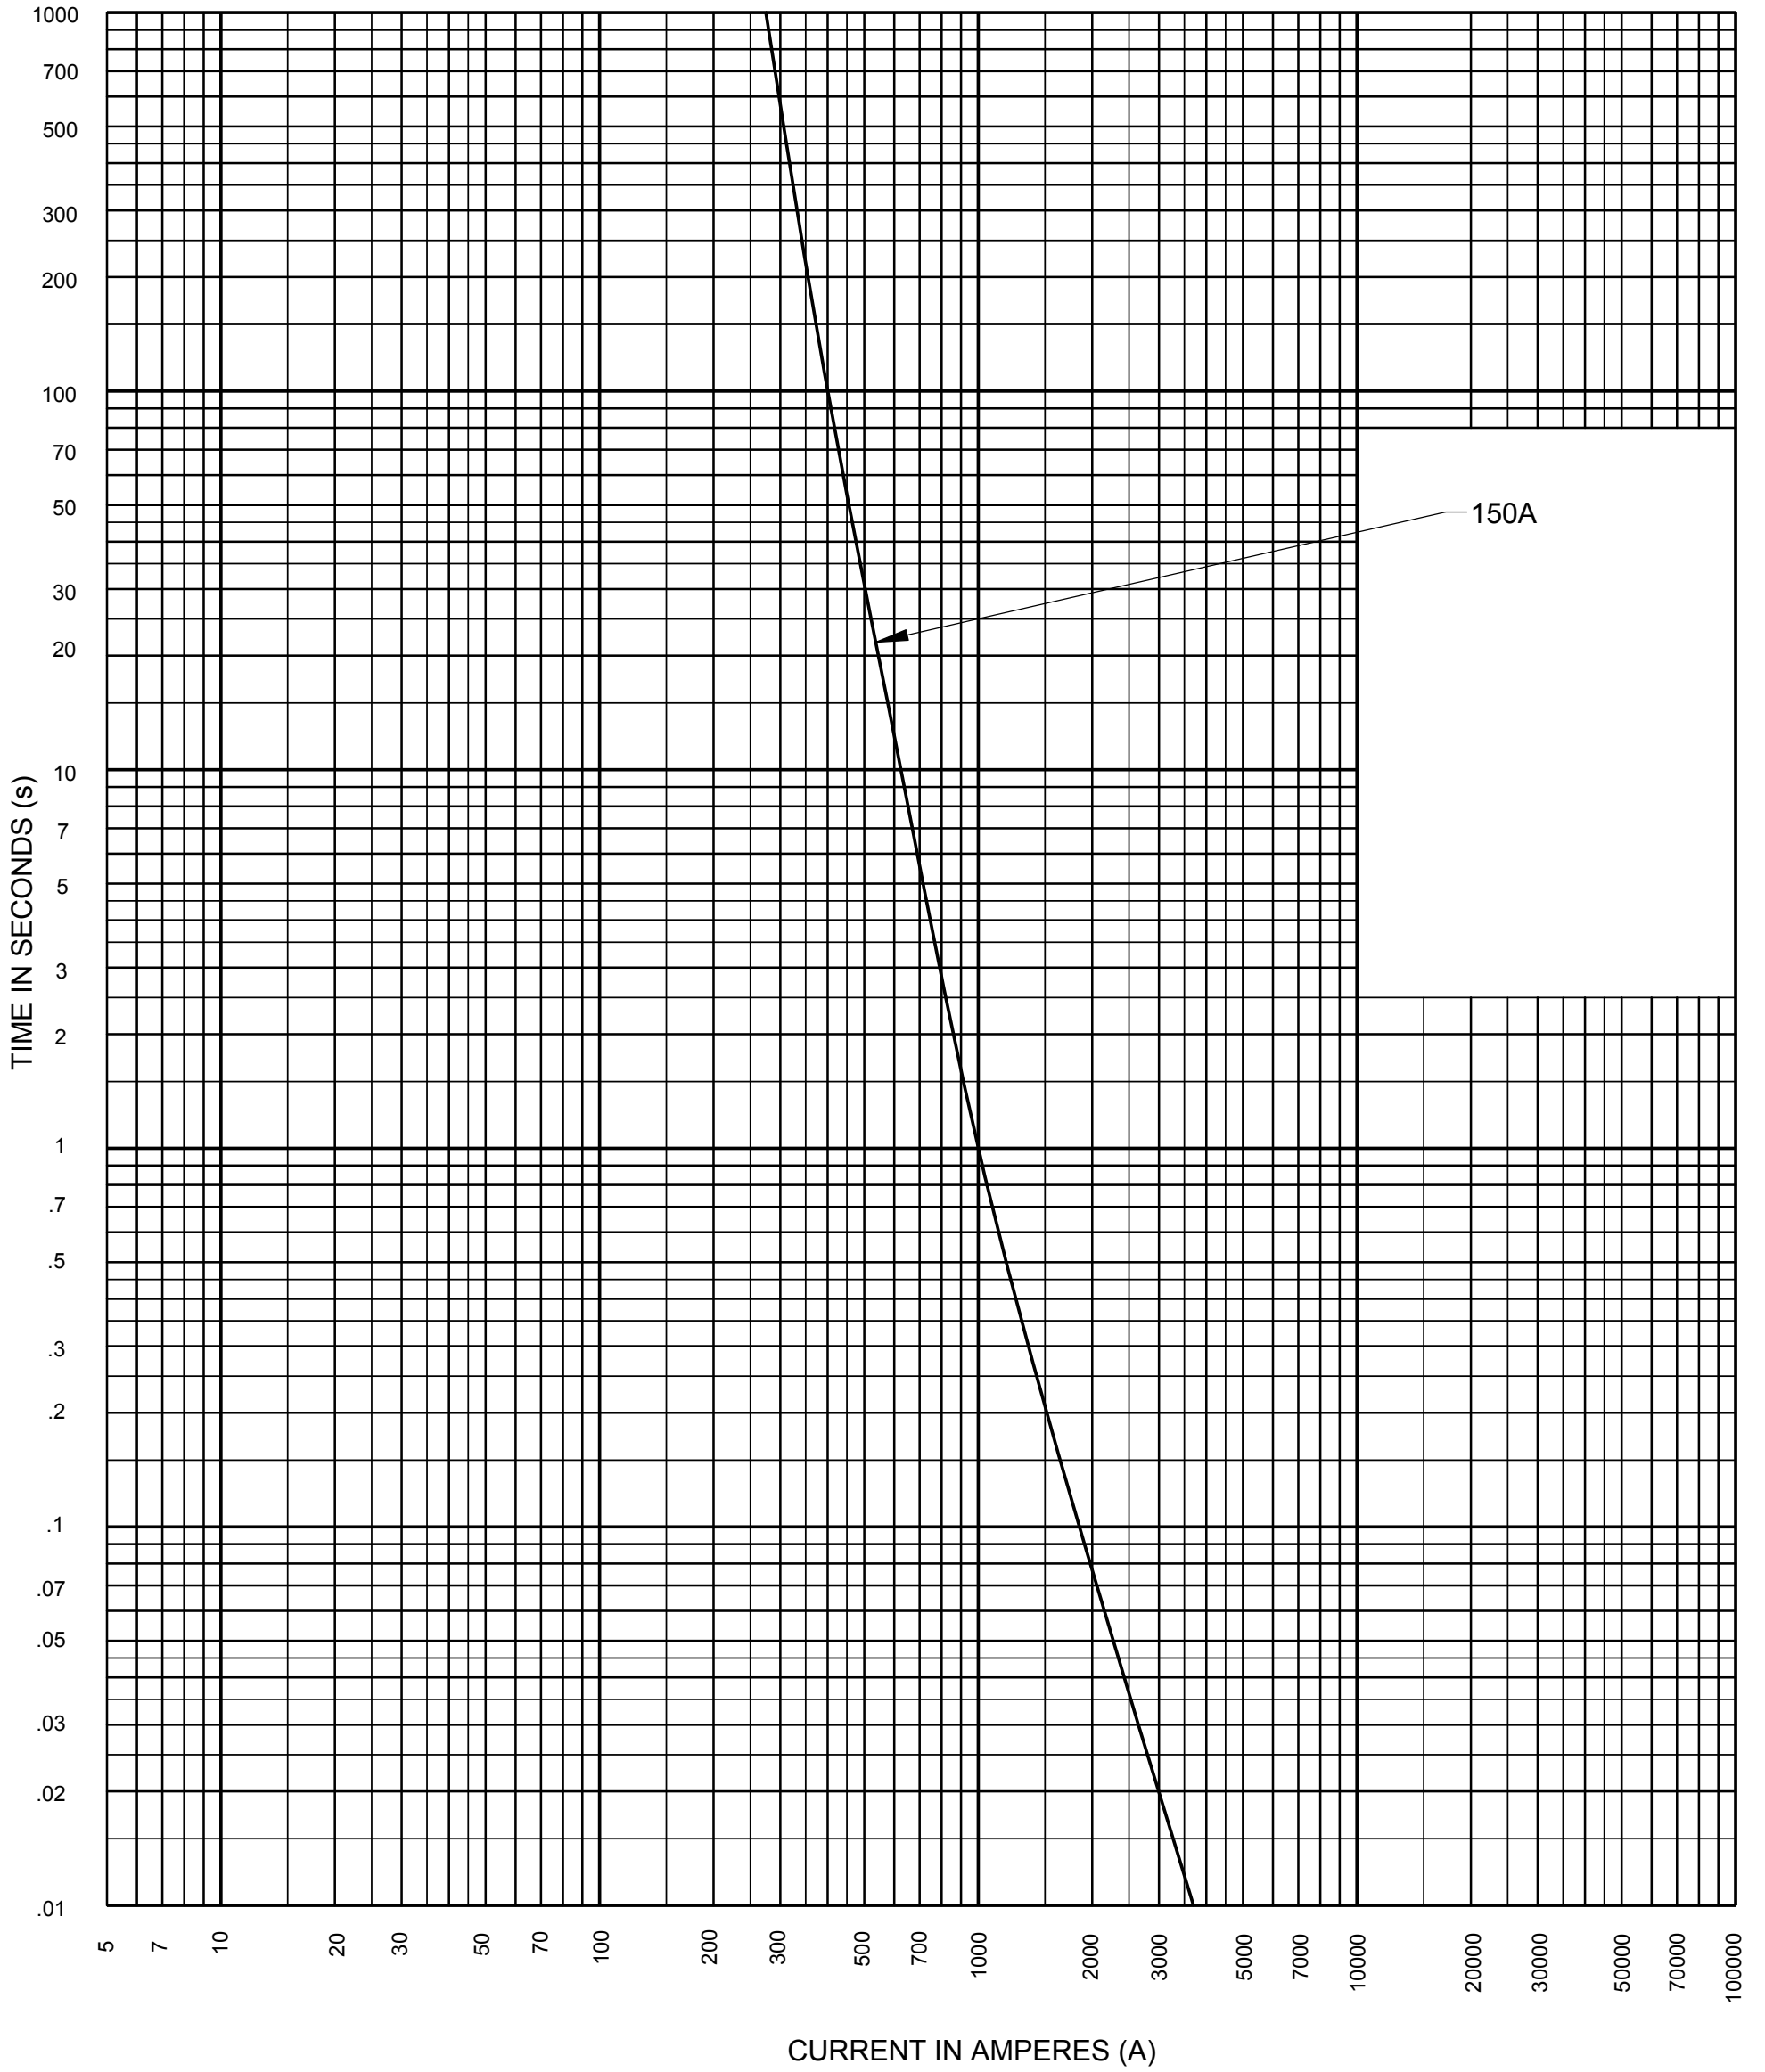

MEDIUM VOLTAGE CAPACITOR FUSE

CAT. NO. A250C150-11

150A 2.5KV MAX.

MINIMUM MELTING TIME CURRENT DATA

FERRAZ SHAWMUT
NEWBURYPORT, MA 01950

720762

CONTROL NO.: 807
REV.: -
FOLDER NO.: 47
DATE: 9-20-05