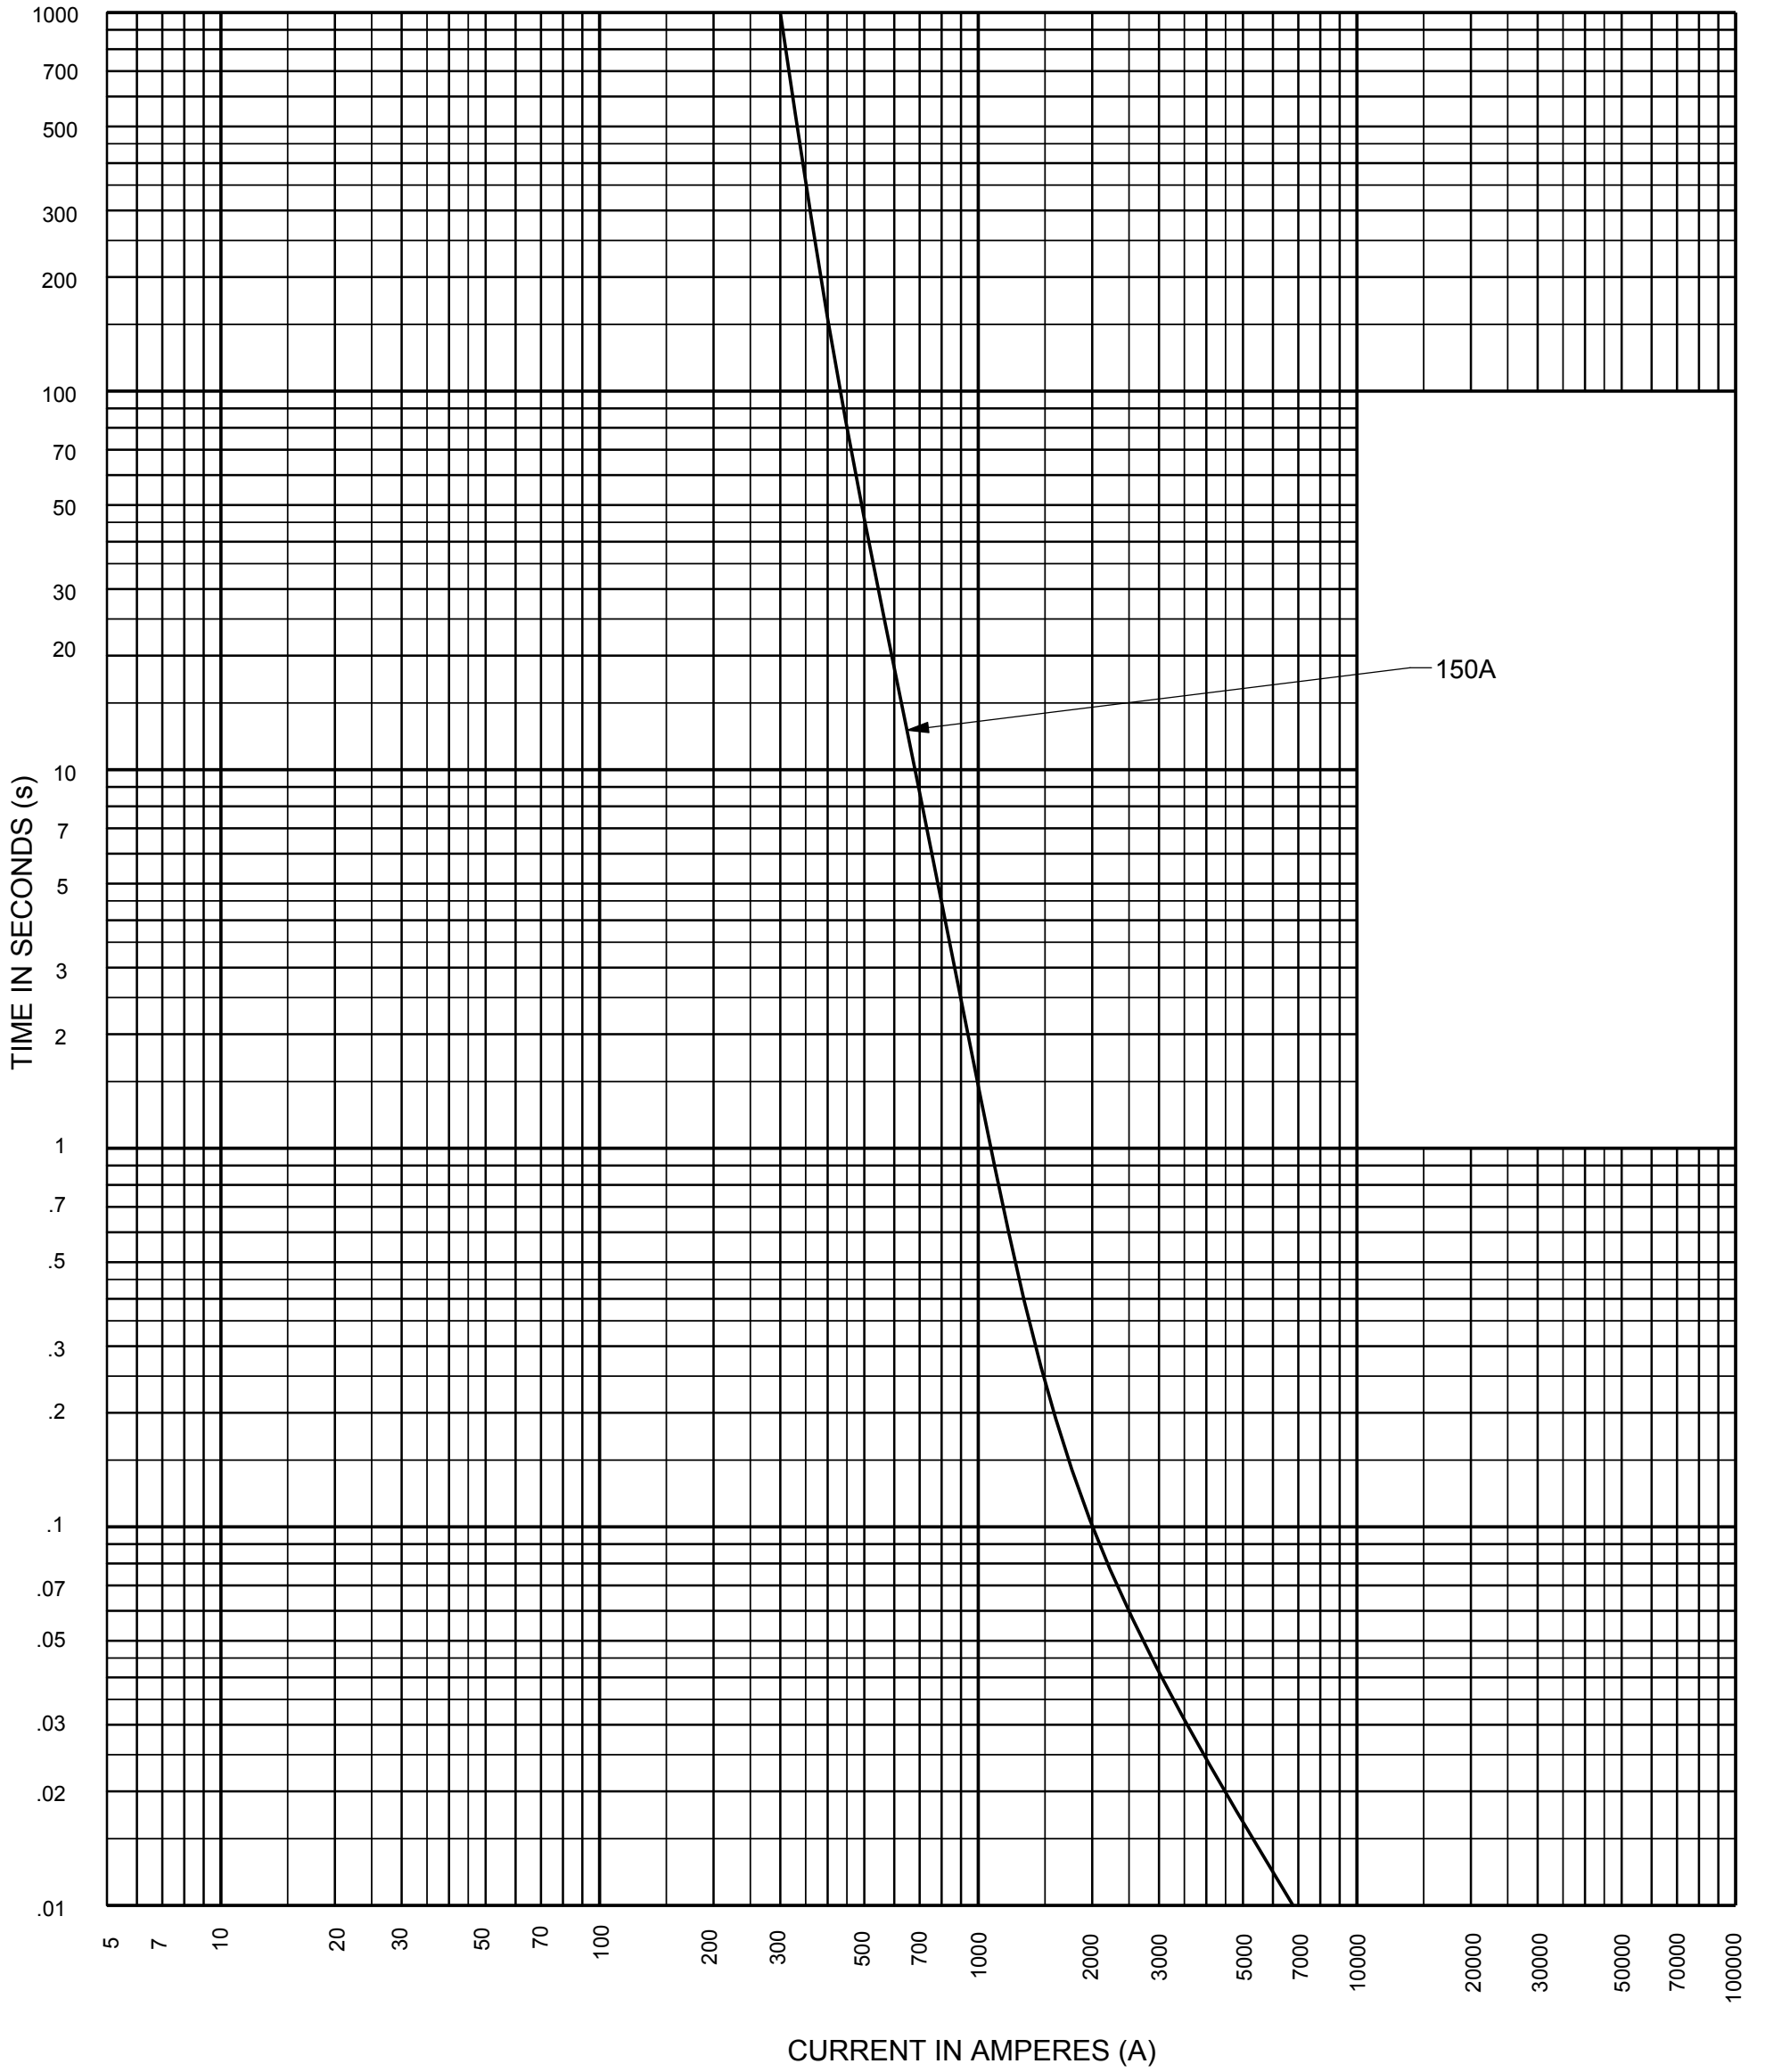

MEDIUM VOLTAGE CAPACITOR FUSE

CAT. NO. A250C150-11

150A 2.5kV MAX

TOTAL CLEARING TIME CURRENT DATA

FERRAZ SHAWMUT
NEWBURYPORT, MA 01950

720763

CONTROL NO.: 807
REV.: -
FOLDER NO.: 47
DATE: 9-20-05