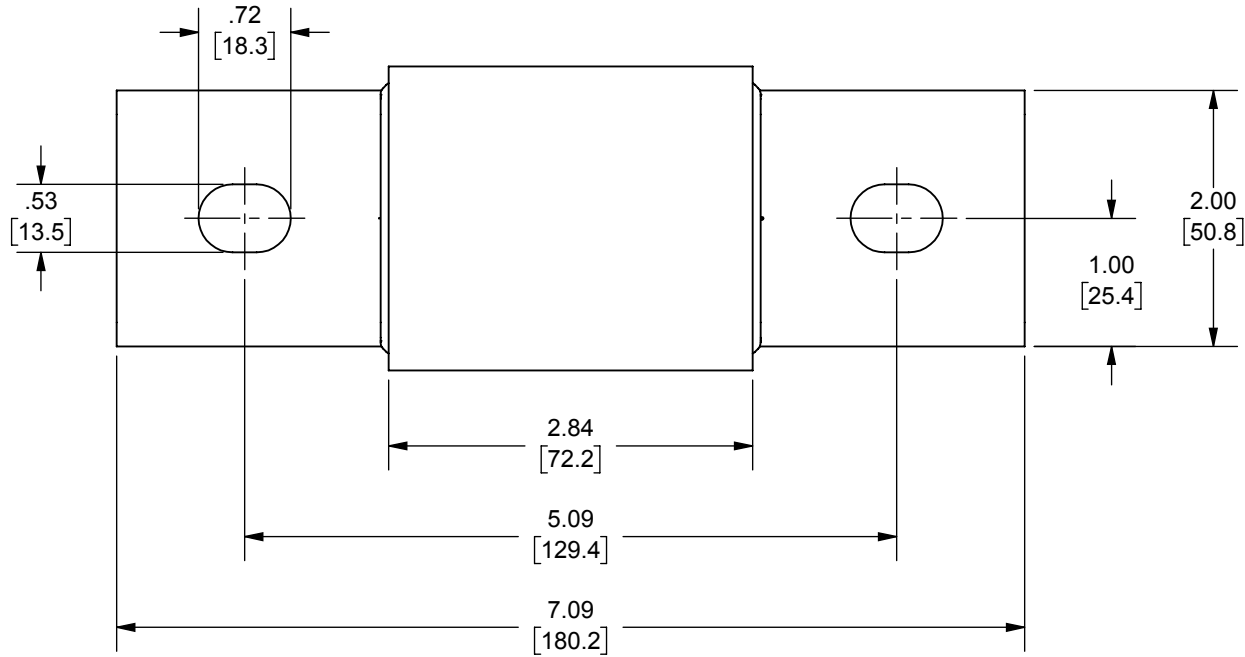

REV.	DATE	ECO	DESCRIPTION	BY	CK	APP
B	7/30/19	N/A	REDRAWN	GDR	N/A	N/A

DIMENSIONS IN [ ] ARE MILLIMETERS

MERSEN USA NEWBURYPORT-MA, LLC
374 MERRIMAC STREET
NEWBURYPORT, MA 01950

A70QS(700, 800)-4

FORM 101

700-800A 700V

OUTLINE DIMENSIONS
NOT TO BE USED FOR PRODUCTION

106086

PRODUCT MANAGER

SIGN:

DATE:

DESIGN ENGINEER

SIGN:

DATE: