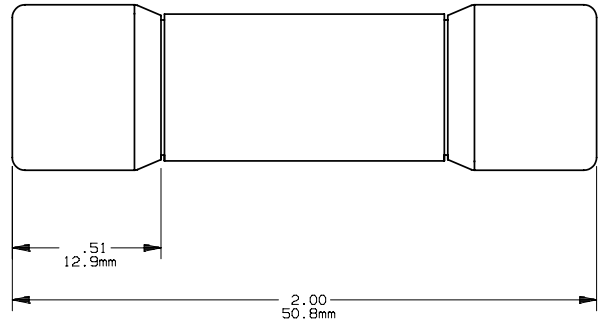

REV	DATE	ECO	DESCRIPTION	BY	CK	APP
D	3-29-06	NA	REDRAWN-WAS ON 16834 REV C	LDB	NA	NA

MERSEN USA NEWBURYPORT-MA, LLC
374 MERRIMAC STREET
NEWBURYPORT, MA 01950

A50P(10-30)-1

OUTLINE DIMENSIONS
NOT TO BE USED FOR PRODUCTION

PRODUCT MANAGER
SIGN:
DATE:

DESIGN ENGINEER
SIGN:
DATE:

FORM 101
10-30A 500V

16834