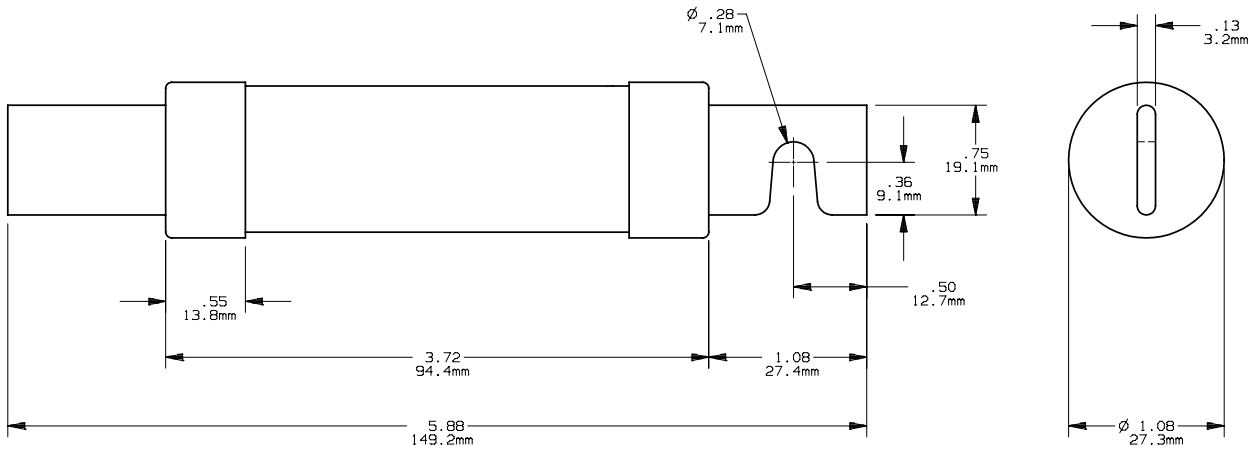

REV	DATE	ECO	DESCRIPTION	BY	CK	APP
F	1-4-10	NA	ADDED "ID" VERSION	LDB	NA	NA

	MERSEN USA NEWBURYPORT-MA, LLC 374 MERRIMAC STREET NEWBURYPORT, MA 01950	
	PRODUCT MANAGER SIGN: DATE:	DESIGN ENGINEER SIGN: DATE:

TR(70-100)R(ID)
TRIONIC CLASS RK5
70-100A 250V

OUTLINE DIMENSIONS
NOT TO BE USED FOR PRODUCTION

16888