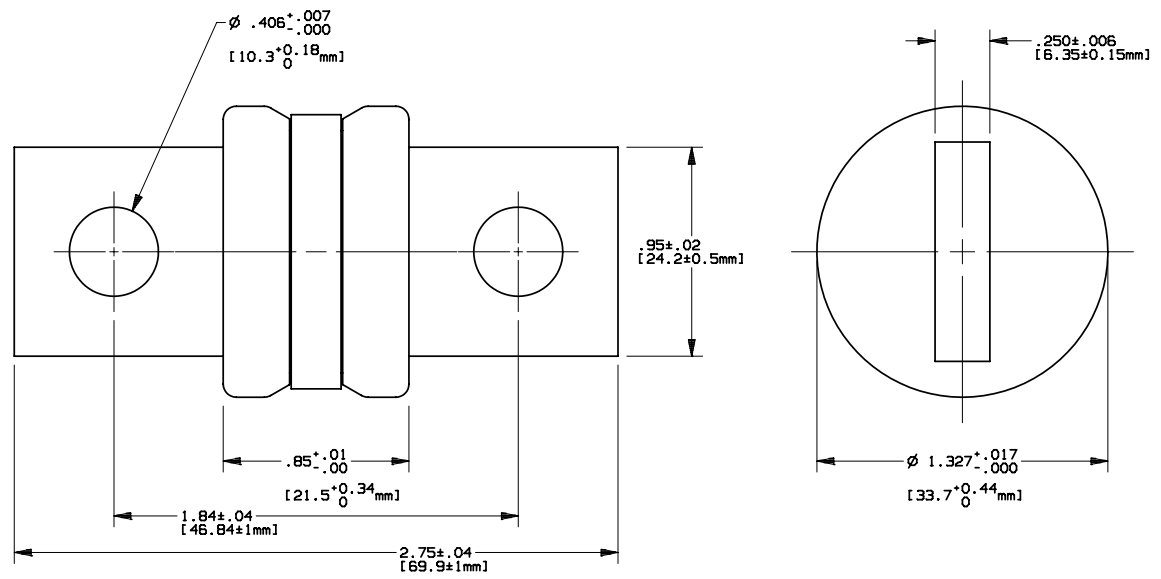

REV	DATE	ECO	DESCRIPTION	BY	CK	APP
B	2-4-08	N/A	UPDATED FORMAT	LDB	N/A	N/A

MERSEN USA NEWBURYPORT-MA, LLC
374 MERRIMAC STREET
NEWBURYPORT, MA 01950

A3T(225-400)

OUTLINE DIMENSIONS
NOT TO BE USED FOR PRODUCTION

CLASS T

225-400A 300V

19868

PRODUCT MANAGER

DESIGN ENGINEER

SIGN:
DATE:

SIGN:
DATE: