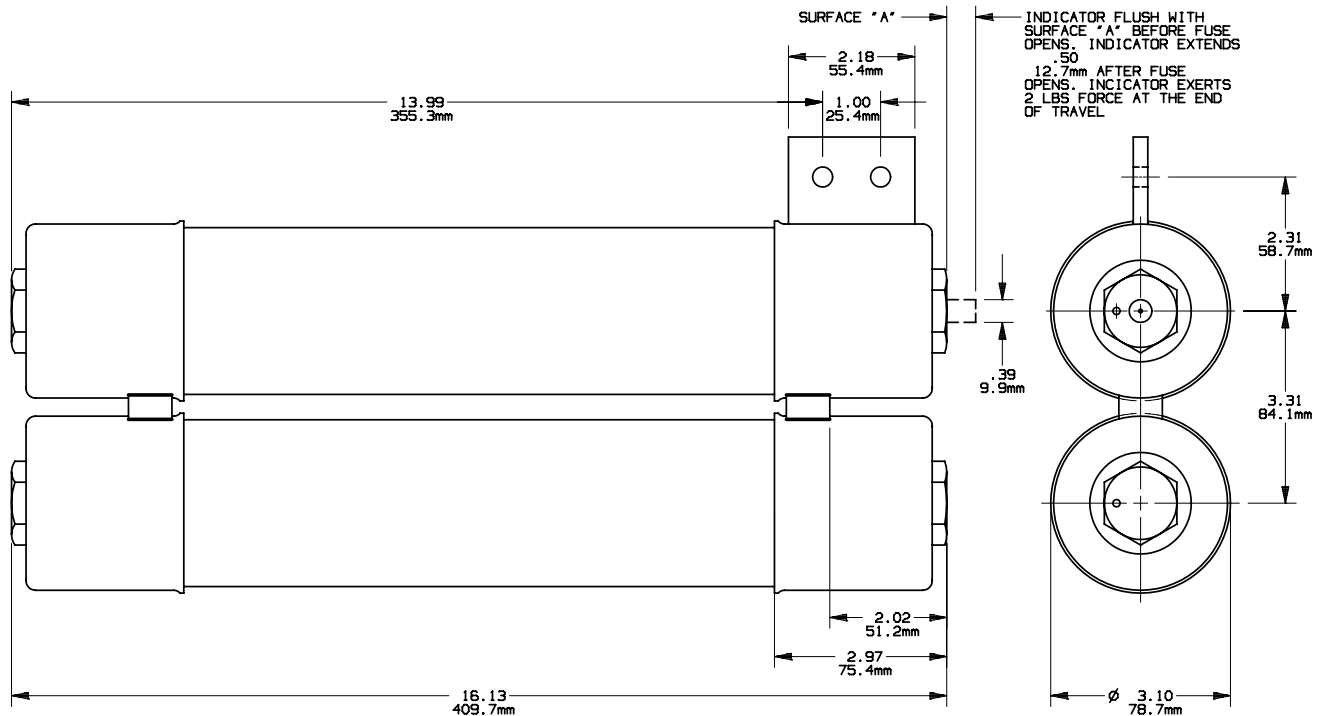

REV	DATE	ECO	DESCRIPTION	BY	CK	APP
A	2-11-08	NA	UPDATED FORMAT: REDRAWN, WAS ON 24124 REV -	GDR	NA	NA

MERSEN USA NEWBURYPORT-MA. LLC
374 MERRIMAC STREET
NEWBURYPORT, MA 01950

A480R24R & A480R18R (-1HE)

MEDIUM VOLTAGE TYPE 1HE

18-24R 5.08kV

OUTLINE DIMENSIONS
NOT TO BE USED FOR PRODUCTION

24124

PRODUCT MANAGER
SIGN:
DATE:

DESIGN ENGINEER
SIGN:
DATE: